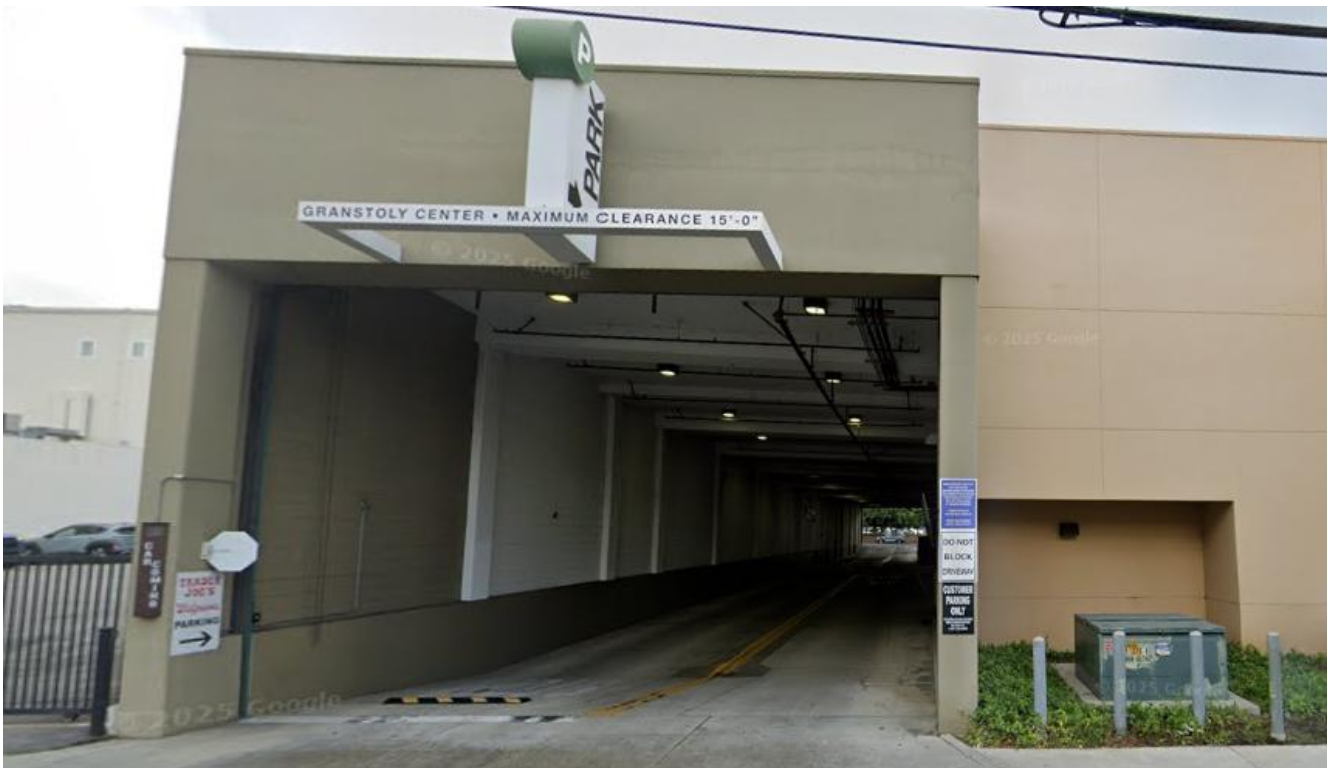

Delivery EXIT