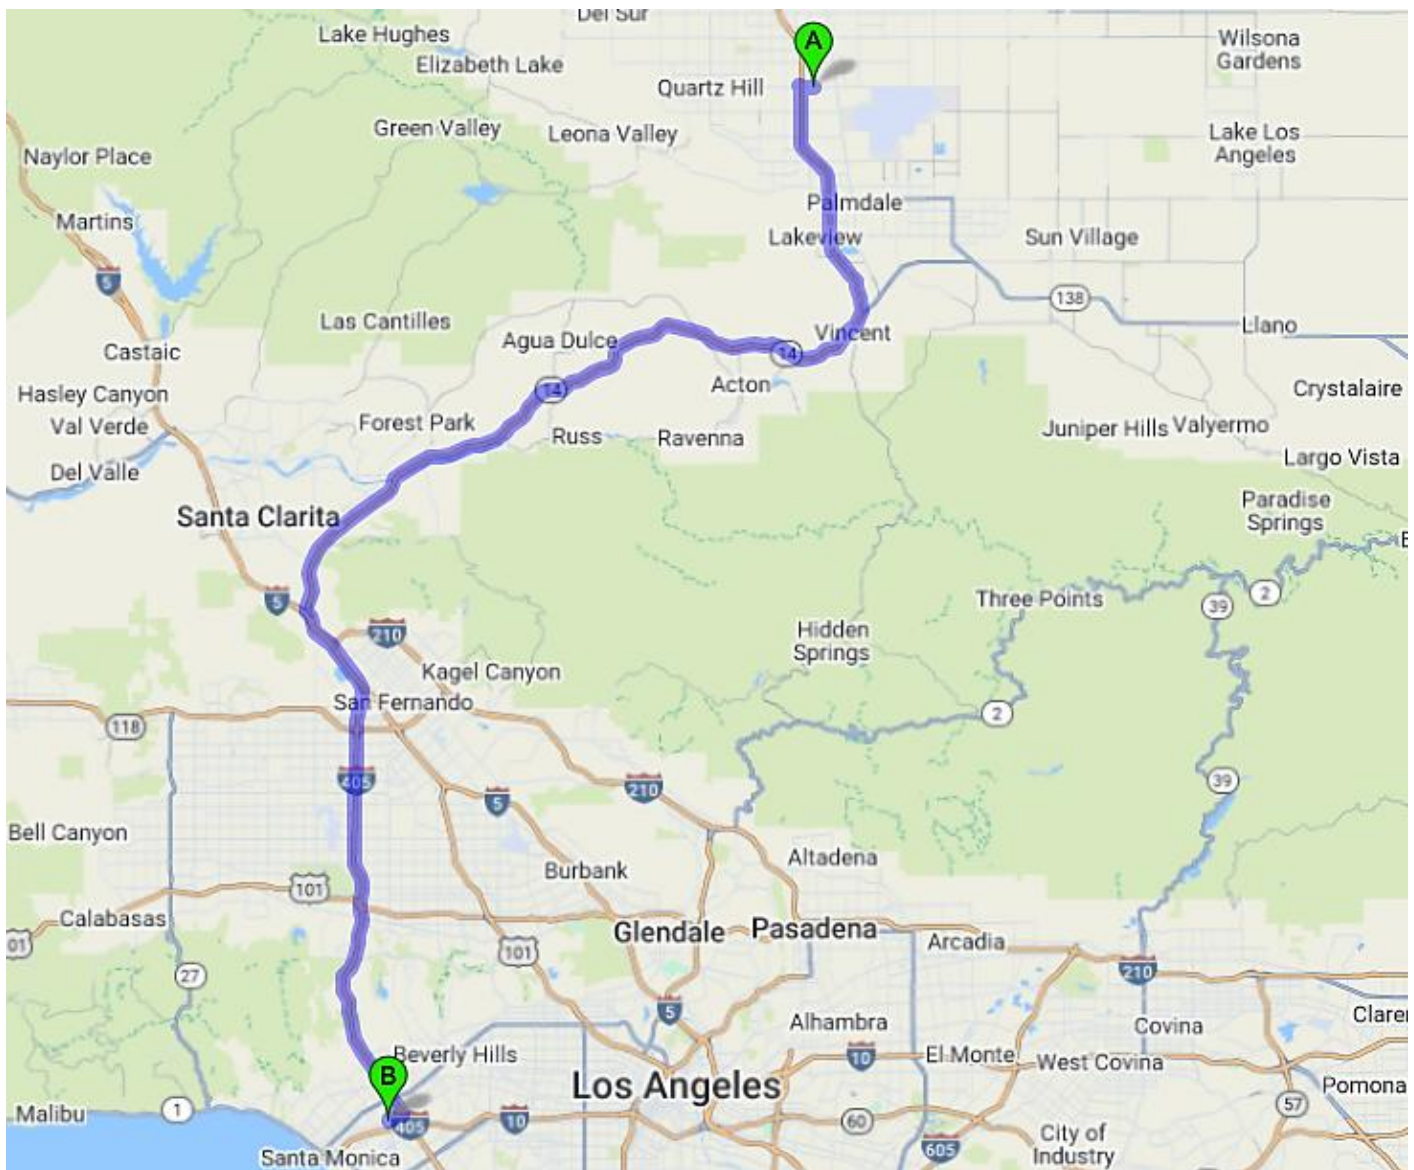

The information provided in this document is for general purposes only to assist the user with basic understanding of the delivery location, potential maneuvering concerns in the vicinity and the recommended drive path by TruckRouter.com™. This information does not imply or constitute mandatory directions to the user.

STORE 215, Los Angeles, California

[11755 W Olympic Blvd, Los Angeles, CA 90064](https://www.google.com/maps/place/11755+W+Olympic+Blvd,+Los+Angeles,+CA+90064)

[(310) 477-5949](tel:(310)477-5949)

STANDARD OPERATING PROCEDURE

Follow this Procedure when Delivering to Store 215 Los Angeles, Ca.

Store Restrictions:

1. Delivers to dock at the **Back** of store inside under garage.