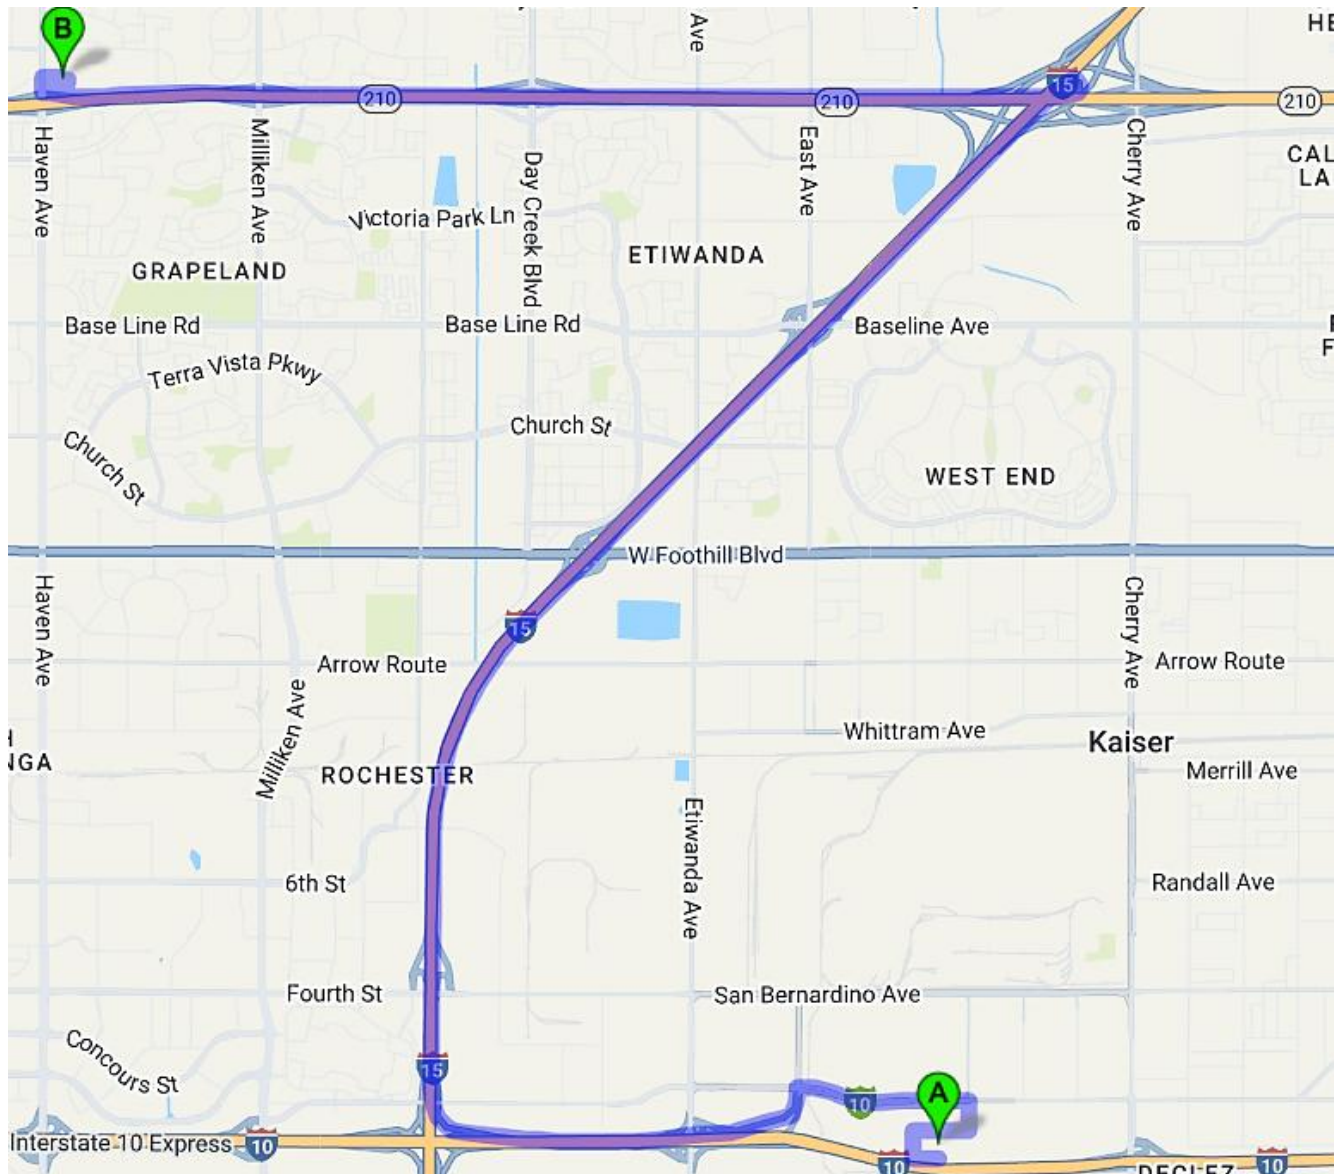

Store Restrictions:

1. No Restrictions **05:00** Delivery.
2. Delivery location is in Alley. **Rear** of the Store.

The Information provided in this document is for general purposes only to assist the user with basic understanding of the delivery location, potential maneuvering concerns in the vicinity and the recommended drive path by TruckRouter.com™. This information does not imply or constitute mandatory directions to the user.

Directions: 14 Miles. 27 minutes' drive

Driving Direction	Trip Miles	Trip Hours
A 1. Depart from 10288 Calabash Ave, Fontana, California 92335-5272	0.0	0:00
↑ 2. Head west. Go for 0.5 mi.	0.0	0:00
↶ 3. Turn left onto Calabash Ave. Go for 0.1 mi.	0.5	0:06
↶ 4. Turn left onto Valley Blvd. Go for 0.8 mi.	0.6	0:08
↷ 5. Turn left and take ramp onto I-10 W (San Bernardino Fwy). Go for 1.3 mi.	1.4	0:09
↘ 6. Take the exit toward Barstow onto I-15 N (Ontario Fwy). Go for 6.3 mi.	2.7	0:11
↘ 7. Take exit 115B toward Pasadena onto CA-210 W (Foothill Fwy). Go for 4.7 mi.	9.0	0:18
↘ 8. Take exit 59 toward Haven Ave/Universal Technical Institute/Chaffey College. Go for 0.3 mi.	13.7	0:23
↗ 9. Turn right onto Haven Ave. Go for 377 ft.	13.9	0:24
↗ 10. Turn right. Go for 381 ft.	14.0	0:24
↗ 11. Turn right. Go for 282 ft.	14.1	0:25
↶ 12. Turn left. Go for 515 ft.	14.1	0:26
↑ 13. Arrive at your destination on the left.	14.2	0:27
B 14. Arrive at 6401 Haven Ave, Rancho Cucamonga, California 91737	14.2	0:27

Delivery Information: Follow directions below.

1. Store is located in the **Middle** of the Shopping Center.
2. **Enter**: the shopping center from Lemon Ave.
3. Follow - **Enter** and **Exit** Routes through the Shopping Center