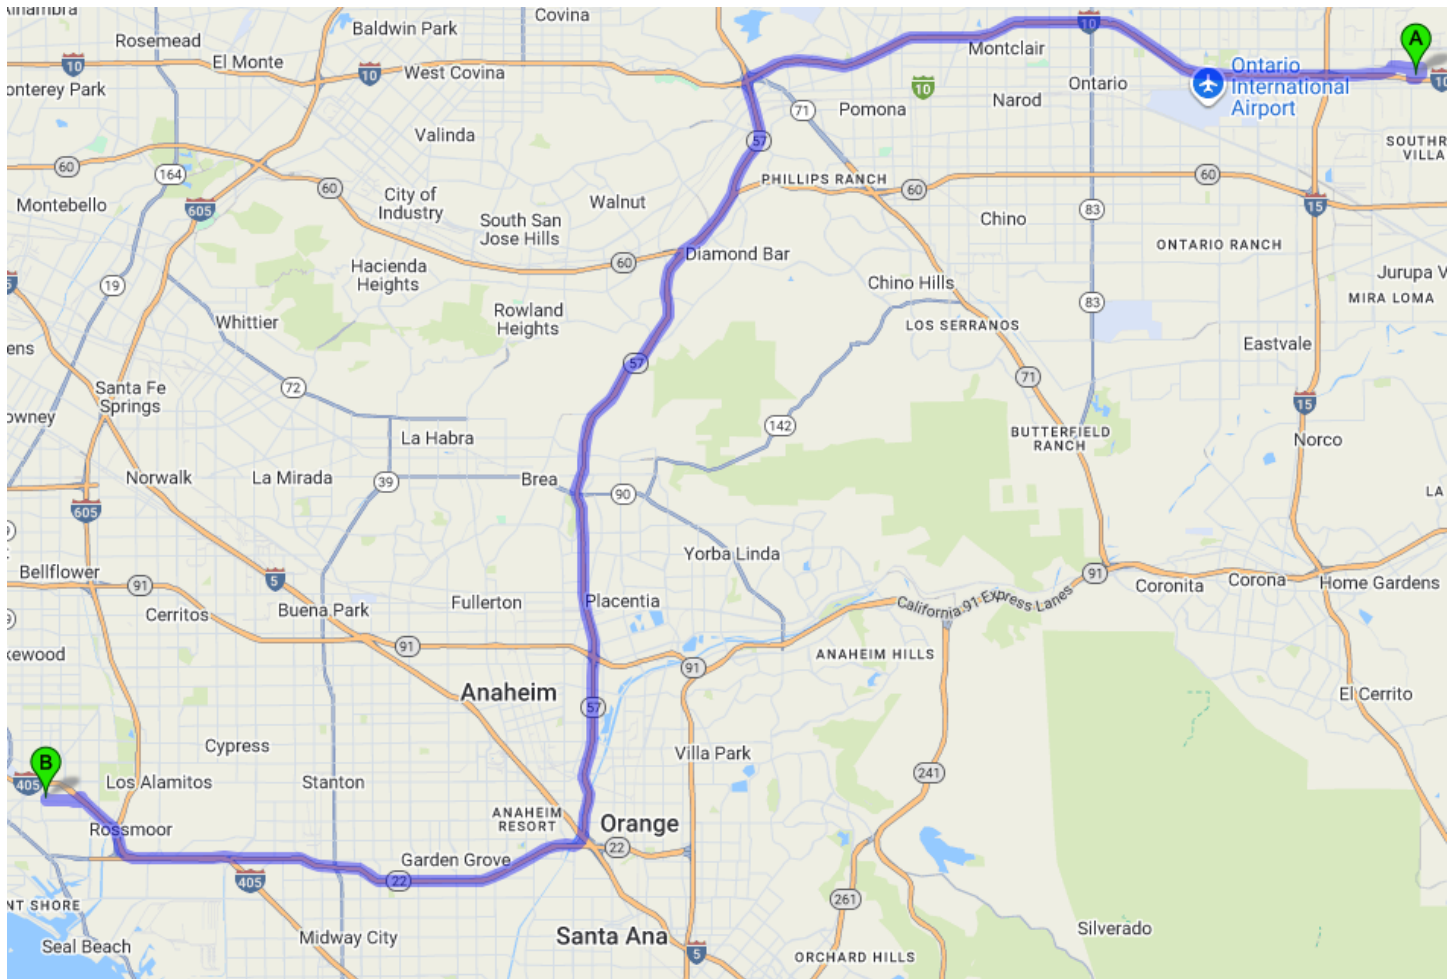

The Information provided in this document is for general purposes only to assist the user with basic understanding of the delivery location, potential maneuvering concerns in the vicinity and the recommended drive path by TruckRouter.com™. This information does not imply or constitute mandatory directions to the user.

STORE 194, Long Beach, California

[2222 N Bellflower Blvd, Long Beach, CA 90815](#)

[(562) 596-2514](tel:(562)596-2514)

STANDARD OPERATING PROCEDURE

Follow this Procedure when Delivering to Store 194, Long Beach, CA.

Store Restrictions:

1. **AM** Delivers **Front** of Store.
2. **PM** Delivers at **Rear** of the store.