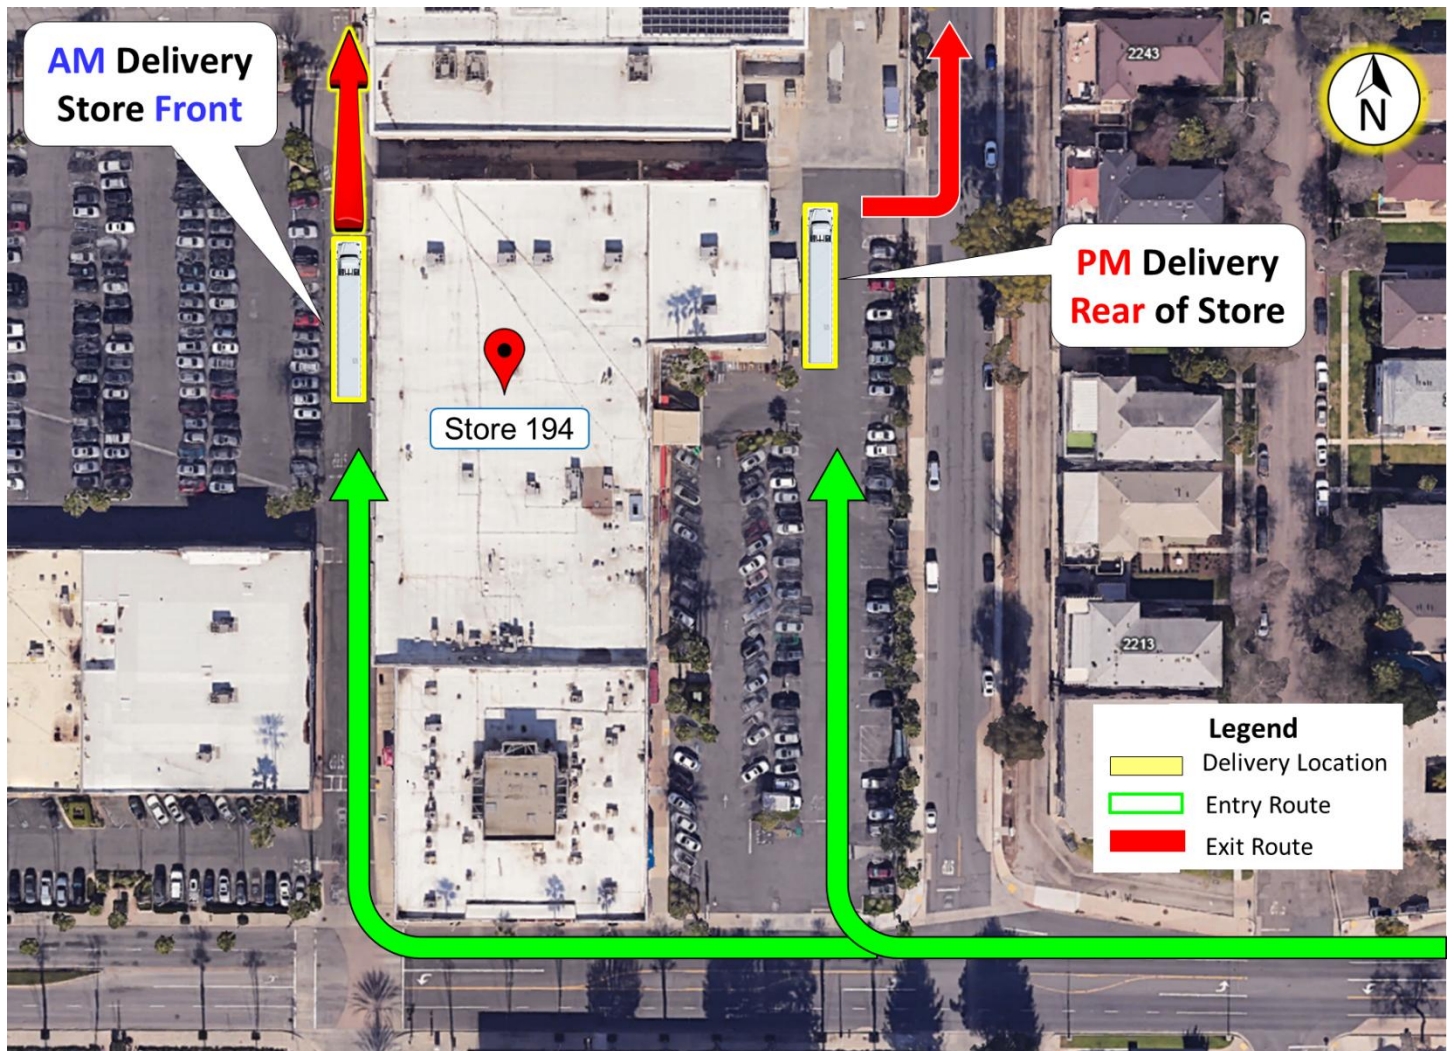

## Directions: 55.7 Miles. 1 hour(s) and 31 minutes' drive

Driving Direction	Trip Miles	Trip Hours
<b>A</b> 1. Depart from 10288 Calabash Ave, Fontana, California 92335-5272	0.0	0:00
↑ 2. Head west. Go for 0.5 mi.	0.0	0:00
↶ 3. Turn left onto Calabash Ave. Go for 0.1 mi.	0.5	0:06
↶ 4. Turn left onto Valley Blvd. Go for 0.8 mi.	0.6	0:08
↶ 5. Turn left and take ramp onto I-10 W (San Bernardino Fwy). Go for 17.0 mi.	1.4	0:09
↘ 6. Take the exit toward Santa Ana onto CA-57 S (Orange Fwy). Go for 5.3 mi.	18.4	0:35
↑ 7. Keep right onto CA-57 S (Orange Fwy) toward Santa Ana/Brea Cyn Rd/CA-60-ALT W. Go for 16.4 mi.	23.7	0:43
↘ 8. Take exit 1C toward Long Beach onto CA-22 W (Garden Grove Fwy). Go for 9.3 mi.	40.0	1:06
↑ 9. Keep right onto CA-22 W (Garden Grove Fwy). Go for 1.1 mi.	49.3	1:20
↑ 10. Continue on I-405 N (San Diego Fwy). Go for 4.0 mi.	50.4	1:22
↘ 11. Take exit 25 toward Palo Verde Ave. Go for 0.3 mi.	54.4	1:27
↶ 12. Turn left onto Palo Verde Ave. Go for 0.2 mi.	54.6	1:28
↷ 13. Turn right onto E Stearns St. Go for 0.9 mi.	54.8	1:29
↷ 14. Turn right. Go for 184 ft.	55.7	1:31
↑ 15. Arrive at your destination on the right.	55.7	1:31
<b>B</b> 16. Arrive at 2222 N Bellflower Blvd, Long Beach, California 90815	55.7	1:31

## Level of Difficulty: **Low**

1. **AM** Delivery **Front** of Store

2. **PM** Delivery **Rear** of Store.

The Information provided in this document is for general purposes only to assist the user with basic understanding of the delivery location, potential maneuvering concerns in the vicinity and the recommended drive path by [TruckRouter.com](http://TruckRouter.com)™. This information does not imply or constitute mandatory directions to the user.