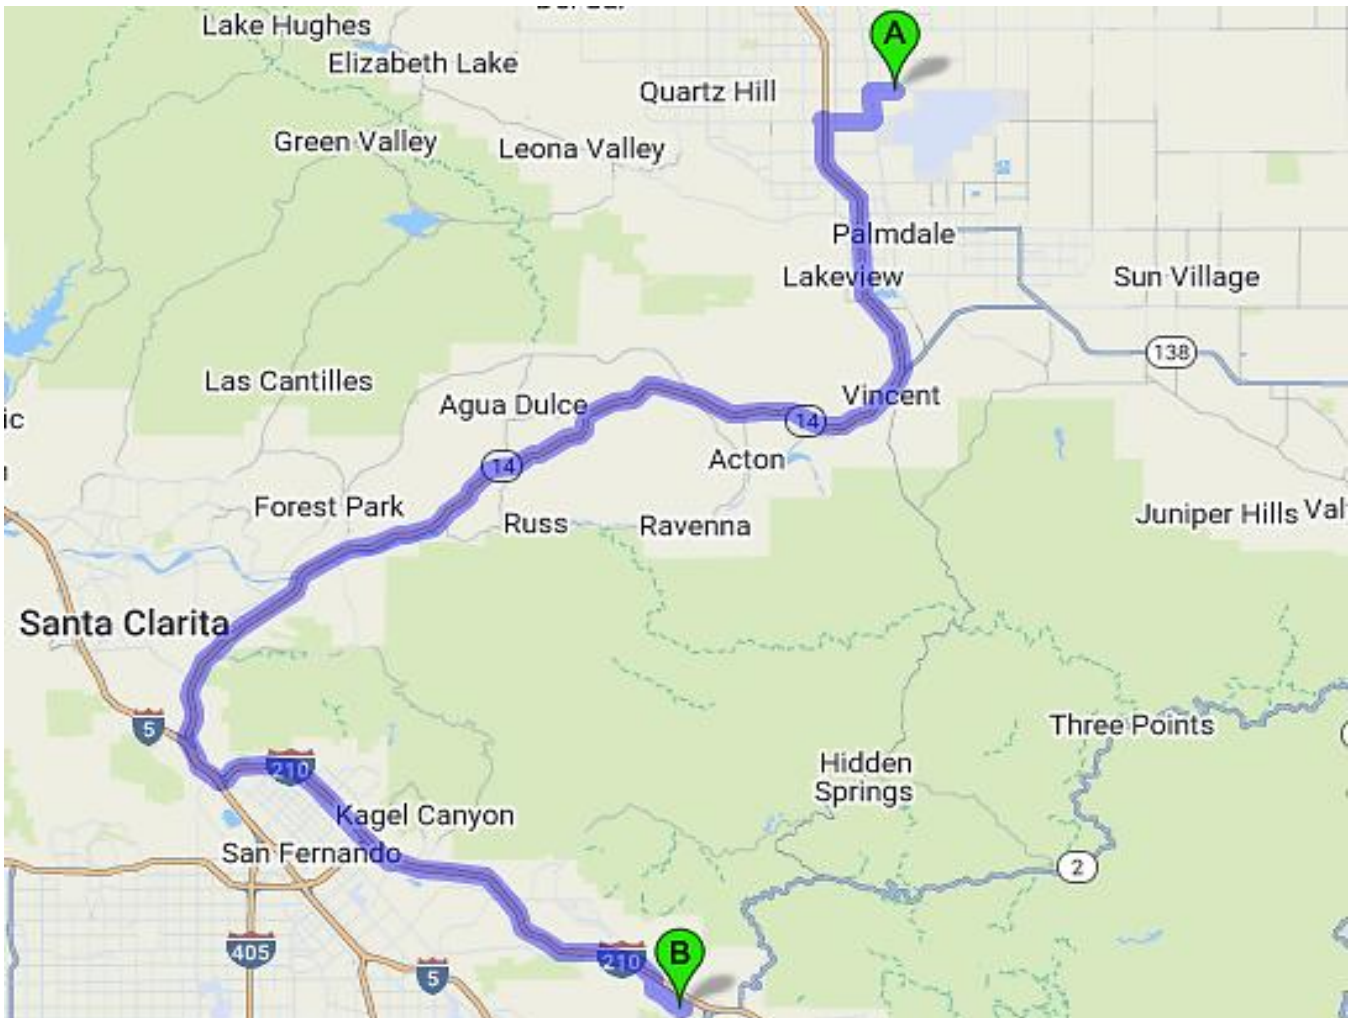

STORE 52, Montrose, California

2462 Honolulu Ave, Montrose, CA. 91020

(818) 957-3613

STANDARD OPERATING PROCEDURE

Follow this Procedure when Delivering to Store 52, Montrose, CA.

Store Restrictions:

1. **Noise restriction 22:00 to 07:00 – Do Not Stage** In front of **Senior Living Center**
2. **AM Delivers Front** of Store with **Staging Area** – at **VONs Market Place**
3. **PM Delivers on the Side** of the store.
4. **No High Cube Trailers**

Directions: 63.5 Miles. 1 hour(s) and 16 minutes' drive

Driving Direction	Trip Miles	Trip Hours
A 1. Depart from 700 Columbia Way, Palmdale, California 93551-14ND	0.0	0:00
↑ 2. Head toward 8th St E on E Avenue M. Go for 2.2 mi.	0.0	0:00
↘ 3. Take ramp onto CA-14 S/CA-138 E (Aerospace Hwy). Go for 4.8 mi.	2.2	0:03
↑ 4. Continue on CA-14 S (Aerospace Hwy). Go for 34.4 mi.	7.1	0:09
↘ 5. Take the exit toward I-5 S/Los Angeles/The Old Road. Go for 0.7 mi.	41.5	0:47
↶ 6. Turn left onto The Old Rd. Go for 0.4 mi.	42.2	0:49
↑ 7. Continue on San Fernando Rd. Go for 1.6 mi.	42.6	0:49
↘ 8. Turn right toward Sepulveda Blvd. Go for 436 ft.	44.2	0:51
↑ 9. Continue on Sepulveda Blvd. Go for 1.0 mi.	44.2	0:52
↑ 10. Continue on Roxford St. Go for 138 ft.	45.2	0:53
↘ 11. Turn right and take ramp onto I-5 S (Golden State Fwy). Go for 0.6 mi.	45.2	0:53
↑ 12. Keep right onto I-5-TRUCK-BYP S toward I-5-TRUCK/I-405-TRUCK. Go for 2.5 mi.	45.8	0:54
↘ 13. Take exit 156B onto CA-118 E (Ronald Reagan Fwy). Go for 2.3 mi.	48.3	0:57
↶ 14. Take the left exit toward Pasadena onto I-210 E (Foothill Fwy). Go for 11.0 mi.	50.6	1:00
↘ 15. Take exit 17 toward Pennsylvania Ave. Go for 0.3 mi.	61.6	1:12
↘ 16. Turn right onto Pennsylvania Ave. Go for 0.4 mi.	61.9	1:13
↑ 17. Continue on Honolulu Ave. Go for 1.1 mi.	62.3	1:13
↘ 18. Turn right. Go for 289 ft.	63.4	1:16
↑ 19. Arrive at your destination on the left.	63.5	1:16
B 20. Arrive at 2462 Honolulu Ave, Montrose, California 91020-1804	63.5	1:16