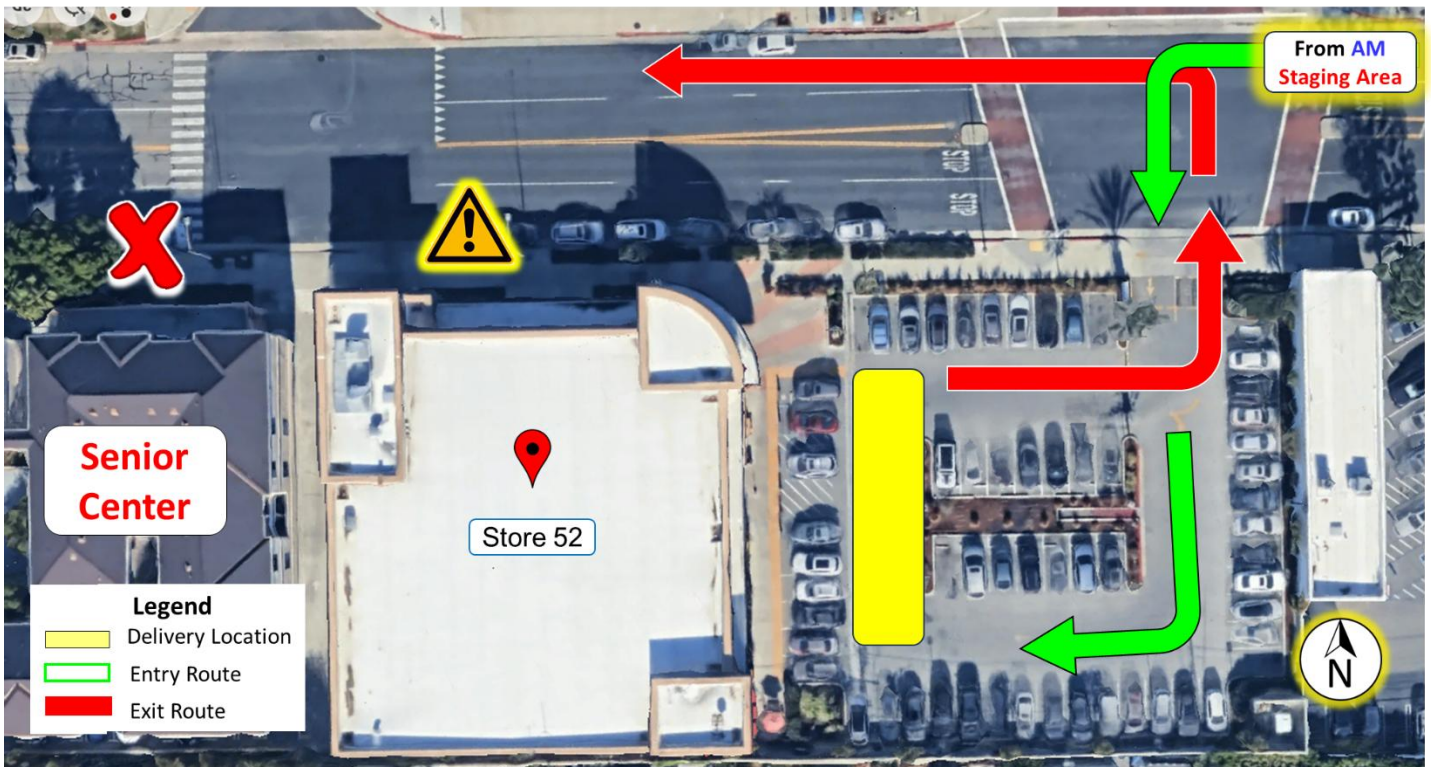

Level of Difficulty: **Low**

AM DELIVERY INSTRUCTIONS

1. **Noise restriction 22:00 to 07:00 – Do Not Stage** In front of **Senior Living Center**
2. **AM Staging Area** at [VONs Market Place](#) 2039 Verdugo Blvd Montrose, CA 91020

- **AM Staging Area** at [VONs Market Place](#) 2039 Verdugo Blvd Montrose, CA 91020

- **AM** Arrive from **Staging Area** and Delivery is at **Front of Store**

The Information provided in this document is for general purposes only to assist the user with basic understanding of the delivery location, potential maneuvering concerns in the vicinity and the recommended drive path by [TruckRouter.com](https://www.TruckRouter.com)™. This information does not imply or constitute mandatory directions to the user.