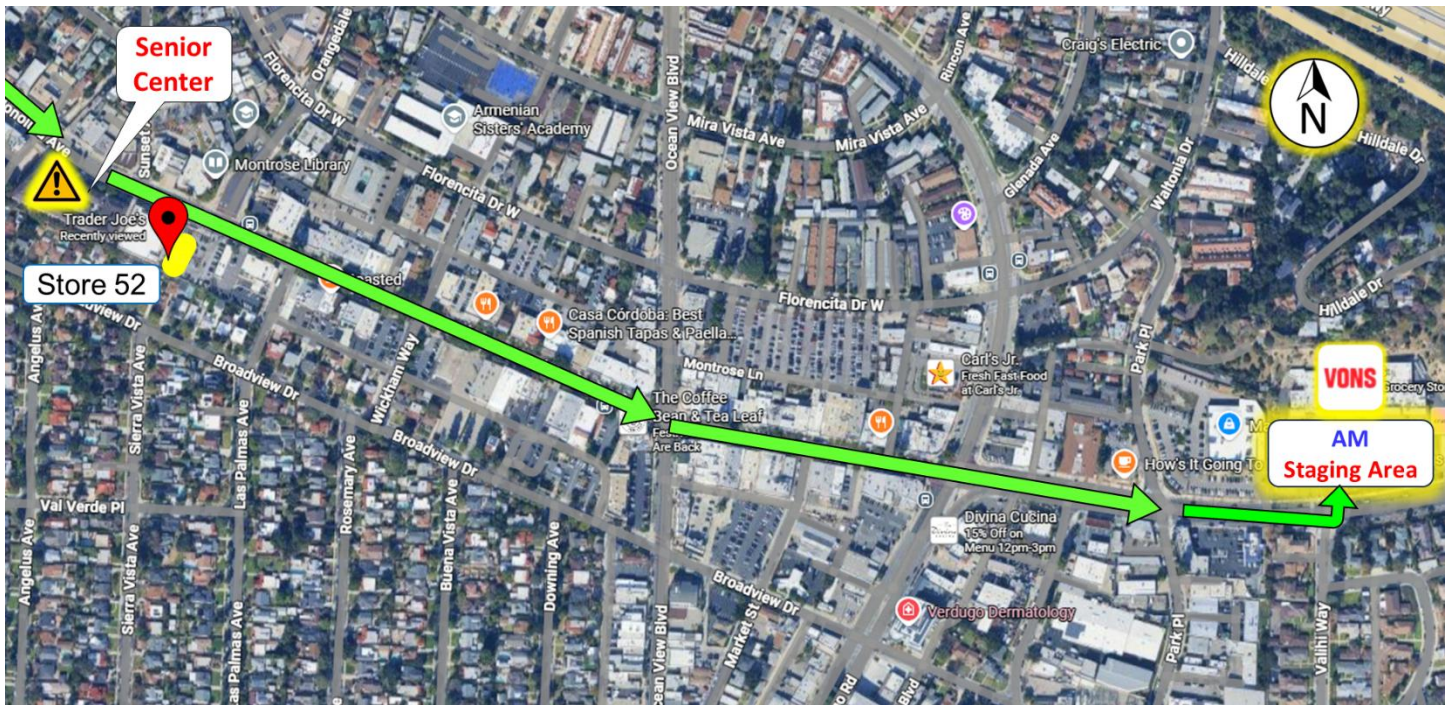

AM DELIVERY INSTRUCTIONS

1. **Noise restriction 22:00 to 07:00 – Do Not Stage** In front of **Senior Living Center**
2. **AM Staging Area** at [VONs Market Place](#) 2039 Verdugo Blvd Montrose, CA 91020