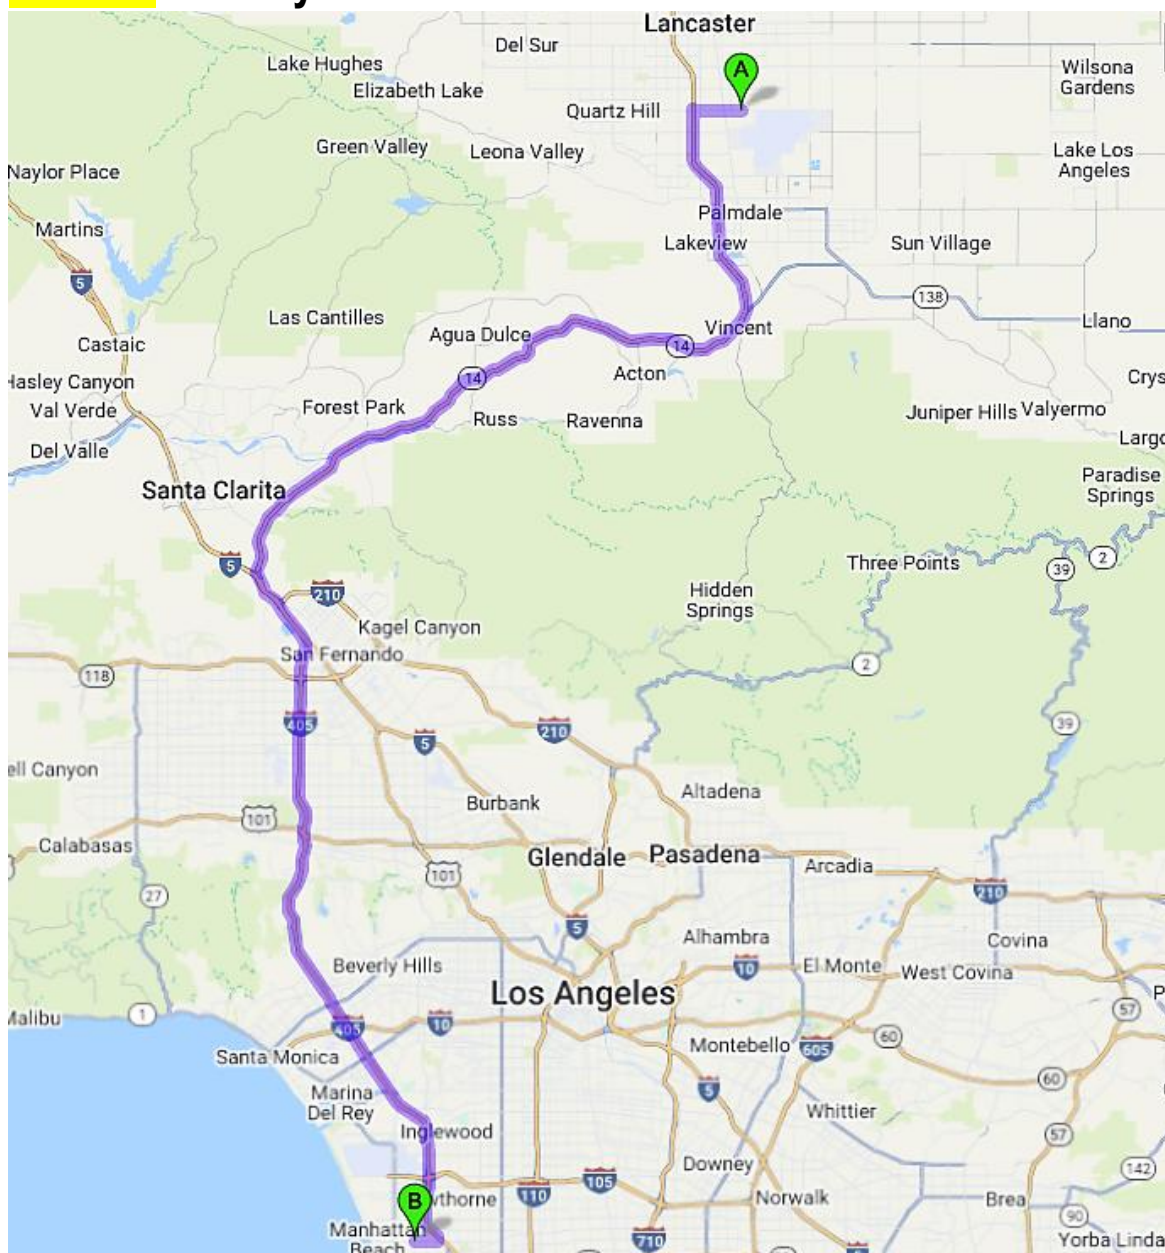

STANDARD OPERATING PROCEDURE

Follow this Procedure when delivering to Store 34, Manhattan Beach, CA

Note: **Caution** delivery is **ON** street in front of the store. Due to Noise.

The Information provided in this document is for general purposes only to assist the user with basic understanding of the delivery location, potential maneuvering concerns in the vicinity and the recommended drive path by TruckRouter.com™. This information does not imply or constitute mandatory directions to the user.

Directions: 77.7 Miles. 1 hour 58 minutes' drive

Driving Direction	Trip Miles	Trip Hours
A 1. Depart from 700 Columbia Way, Palmdale, California 93551-14ND	0.0	0:00
↑ 2. Head toward 8th St E on E Avenue M. Go for 2.2 mi.	0.0	0:00
↘ 3. Take ramp onto CA-14 S (Aerospace Hwy). Go for 39.2 mi.	2.2	0:04
↘ 4. Take the exit toward Los Angeles/I-5 S onto I-5-TRUCK S. Go for 4.1 mi.	41.5	0:57
↑ 5. Keep right onto I-5-TRUCK-BYP S toward I-5-TRUCK/I-405-TRUCK. Go for 0.3 mi.	45.5	1:03
↘ 6. Take the exit toward I-405/Santa Monica onto I-405 S (San Diego Fwy). Go for 30.4 mi.	45.8	1:03
↘ 7. Take exit 42B toward Inglewood Ave. Go for 0.3 mi.	76.2	1:53
↘ 8. Turn right onto Inglewood Ave. Go for 0.2 mi.	76.4	1:54
↘ 9. Turn right onto Manhattan Beach Blvd. Go for 1.0 mi.	76.6	1:55
↑ 10. Continue on Manhattan Beach Blvd. Go for 302 ft.	77.6	1:57
B 11. Arrive at 1821 Manhattan Beach Blvd, Manhattan Beach, California 90266-6221	77.7	1:58

Delivery Information:

1. Do **NOT** Enter the Parking Lot.
2. **Caution** delivery is **ON street** in **front** of the store.
3. Store puts out Safety Cones to block the lane.
4. Staggering area is directly behind the delivery location

Delivery Area, Staging Areas and Store Front:

Additional Delivery Guidelines

1. When leaving the store Continue Straight on Manhattan Bld.
2. RIGHT Turn onto Sepulveda Blvd
3. Right Turn onto Rosecrans Ave
4. Left Turn onto North 405 Freeway.
5. Always be courteous.
6. IF there are ANY Issues, contact dispatch Immediately.