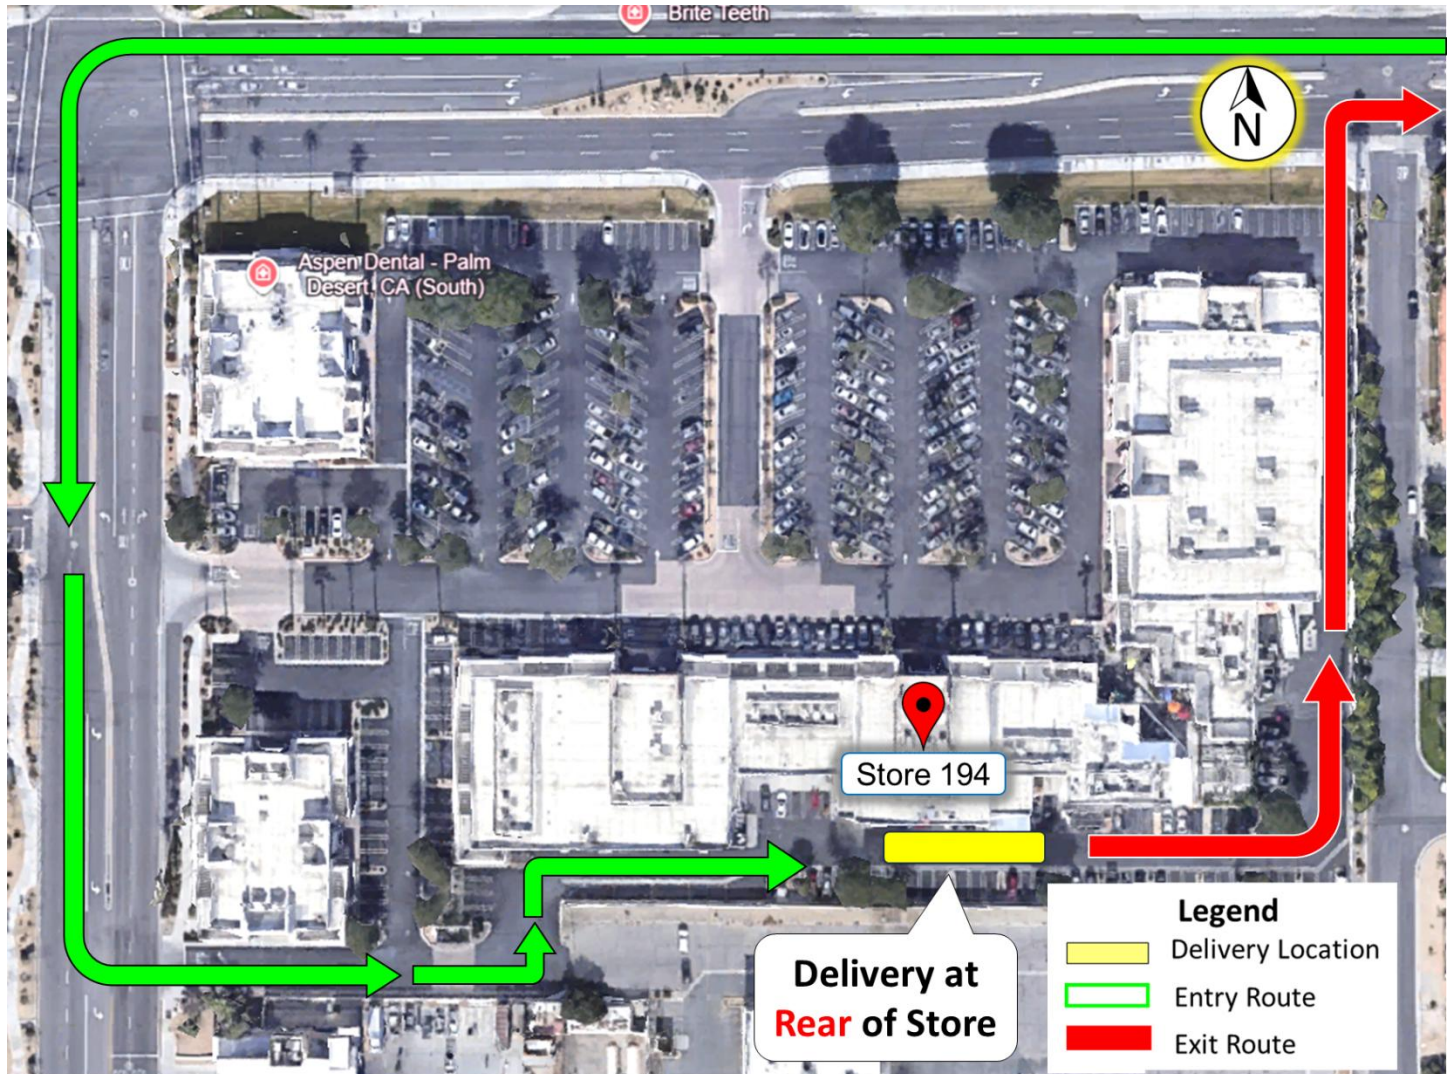

- Delivery Location is located in Alley at **Rear** of Store.
- Access Alley **Via** Town Center Way.

Level of Difficulty: **Low**

The Information provided in this document is for general purposes only to assist the user with basic understanding of the delivery location, potential maneuvering concerns in the vicinity and the recommended drive path by TruckRouter.com™. This information does not imply or constitute mandatory directions to the user.

- Delivery Location is located in Alley at **Rear** of Store.
- Access Alley **Via** Town Center Way.

The Information provided in this document is for general purposes only to assist the user with basic understanding of the delivery location, potential maneuvering concerns in the vicinity and the recommended drive path by TruckRouter.com™. This information does not imply or constitute mandatory directions to the user.

- Follow to the **LEFT** along the **Alley** around to the Delivery location.

- Delivery **Location** is located at the **Rear** of the store.

The Information provided in this document is for general purposes only to assist the user with basic understanding of the delivery location, potential maneuvering concerns in the vicinity and the recommended drive path by TruckRouter.com™. This information does not imply or constitute mandatory directions to the user.