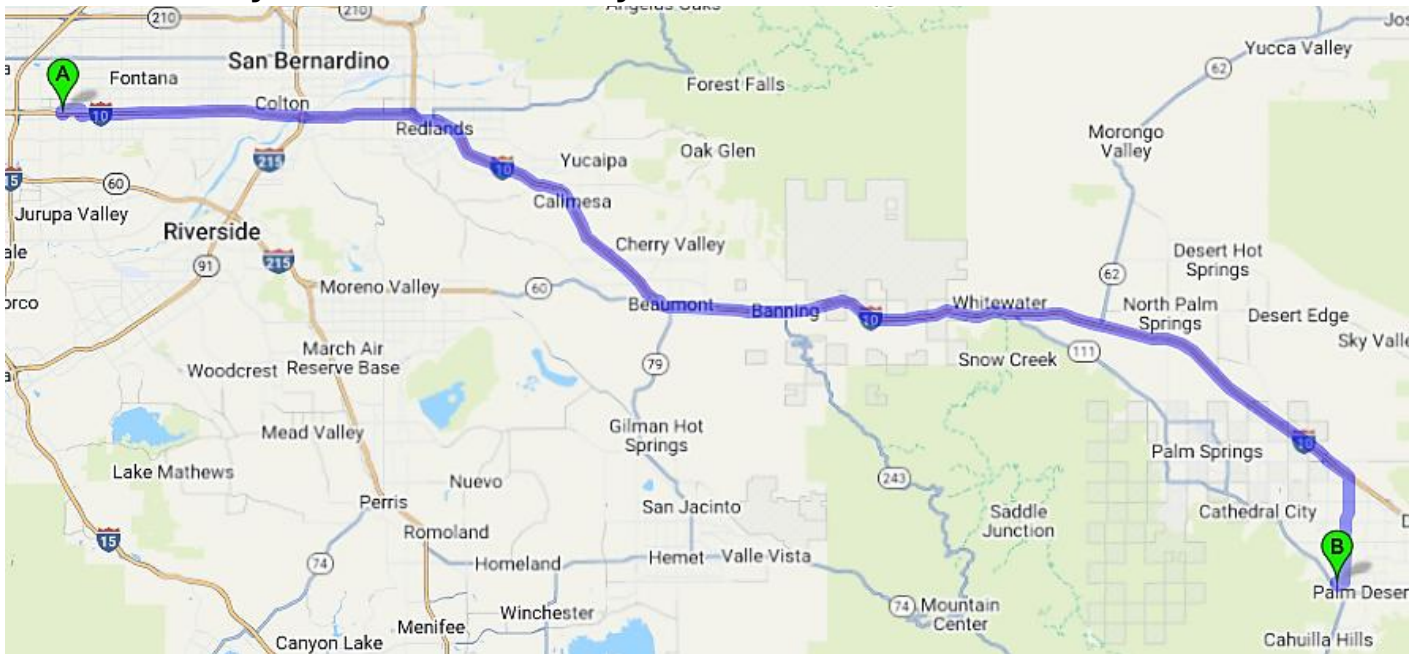

- Delivery Location is located in Alley at **Rear** of Store.
- Access Alley **Via** Town Center Way.

Level of Difficulty: **Low**

The Information provided in this document is for general purposes only to assist the user with basic understanding of the delivery location, potential maneuvering concerns in the vicinity and the recommended drive path by TruckRouter.com™. This information does not imply or constitute mandatory directions to the user.

Directions: 77.9 Miles. 2 hour(s) and 12 minutes' drive

Driving Direction	Trip Miles	Trip Hours
A 1. Depart from 10288 Calabash Ave, Fontana, California 92335-5272	0.0	0:00
↑ 2. Head west. Go for 0.5 mi.	0.0	0:00
↶ 3. Turn left onto Calabash Ave. Go for 0.1 mi.	0.5	0:06
↷ 4. Turn right onto Valley Blvd. Go for 0.7 mi.	0.6	0:07
↷ 5. Turn right onto Cherry Ave. Go for 0.4 mi.	1.3	0:09
↶ 6. Turn left and take ramp onto I-10 E (San Bernardino Fwy). Go for 70.1 mi.	1.7	0:11
⌄ 7. Take exit 131 toward Monterey Ave. Go for 0.2 mi.	71.7	2:00
↷ 8. Turn right onto Monterey Ave. Go for 5.4 mi.	72.0	2:01
↷ 9. Turn right onto Fred Waring Dr. Go for 0.4 mi.	77.3	2:09
↶ 10. Turn left onto Town Center Way. Go for 0.1 mi.	77.7	2:10
↶ 11. Turn left. Go for 203 ft.	77.8	2:11
↶ 12. Turn left. Go for 69 ft.	77.9	2:12
↑ 13. Arrive at your destination on the left.	77.9	2:12
B 14. Arrive at 44250 Town Center Way, Palm Desert, California 92260-2794	77.9	2:12

- Delivery Location is located in Alley at **Rear** of Store.
- Access Alley **Via** Town Center Way.

The Information provided in this document is for general purposes only to assist the user with basic understanding of the delivery location, potential maneuvering concerns in the vicinity and the recommended drive path by TruckRouter.com™. This information does not imply or constitute mandatory directions to the user.