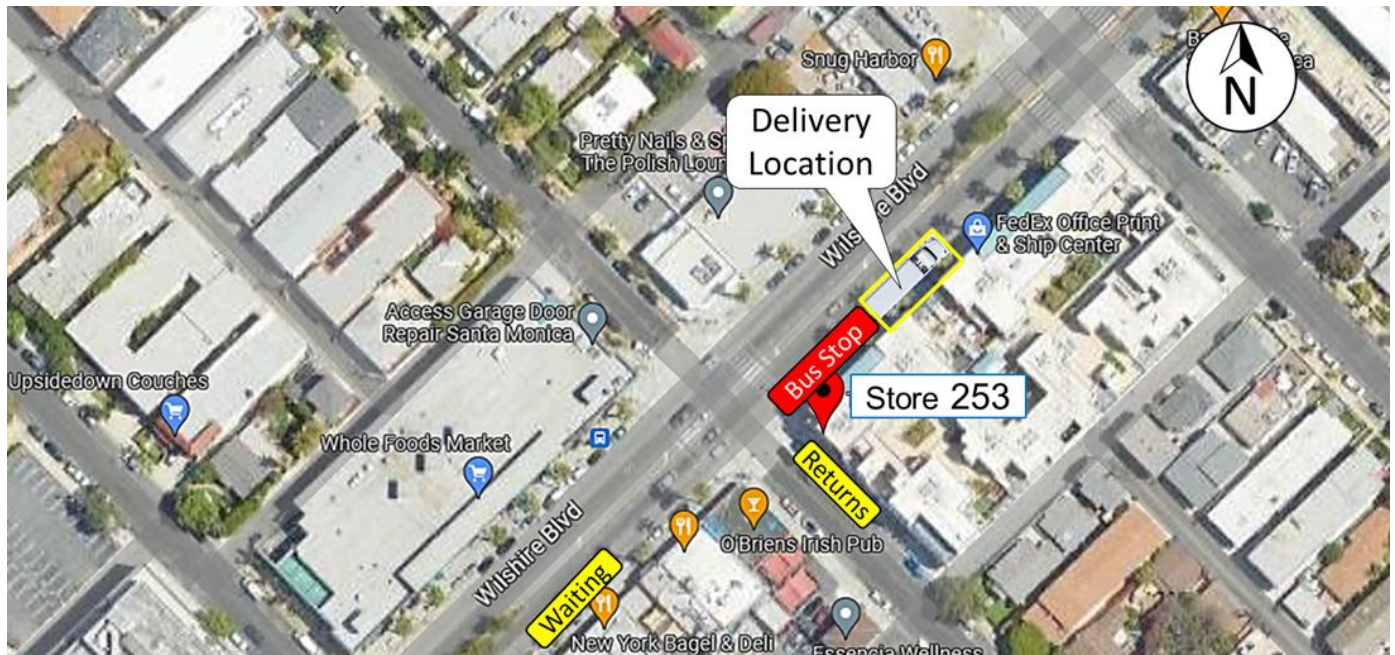

Level of Difficulty: **Low**

Overview of Area:

The Information provided in this document is for general purposes only to assist the user with basic understanding of the delivery location, potential maneuvering concerns in the vicinity and the recommended drive path by TruckRouter.com™. This information does not imply or constitute mandatory directions to the user.

Staging Area: IF you arrive early.

A Lead Driver will coordinate each truck delivery movement to the store

1. Delivery in front of the store at the **End** of the Bus Stop.
2. Waiting Area One (1) block down in front of Bagel Shop.
3. **Returns Parks** SW corner 23rd / Wilshire **TURN OFF Engine & Reefer.**

When leaving the store follow these steps back to the freeway

- Continue East on Wilshire Blvd. for 0.5 miles.
- **Right** Turn onto 26th street.
- **Right** Turn onto Santa Monica.
- **Left** Turn onto Cloverfield.
- **Left** Turn onto the Freeway.
- Return to the Distribution Center.