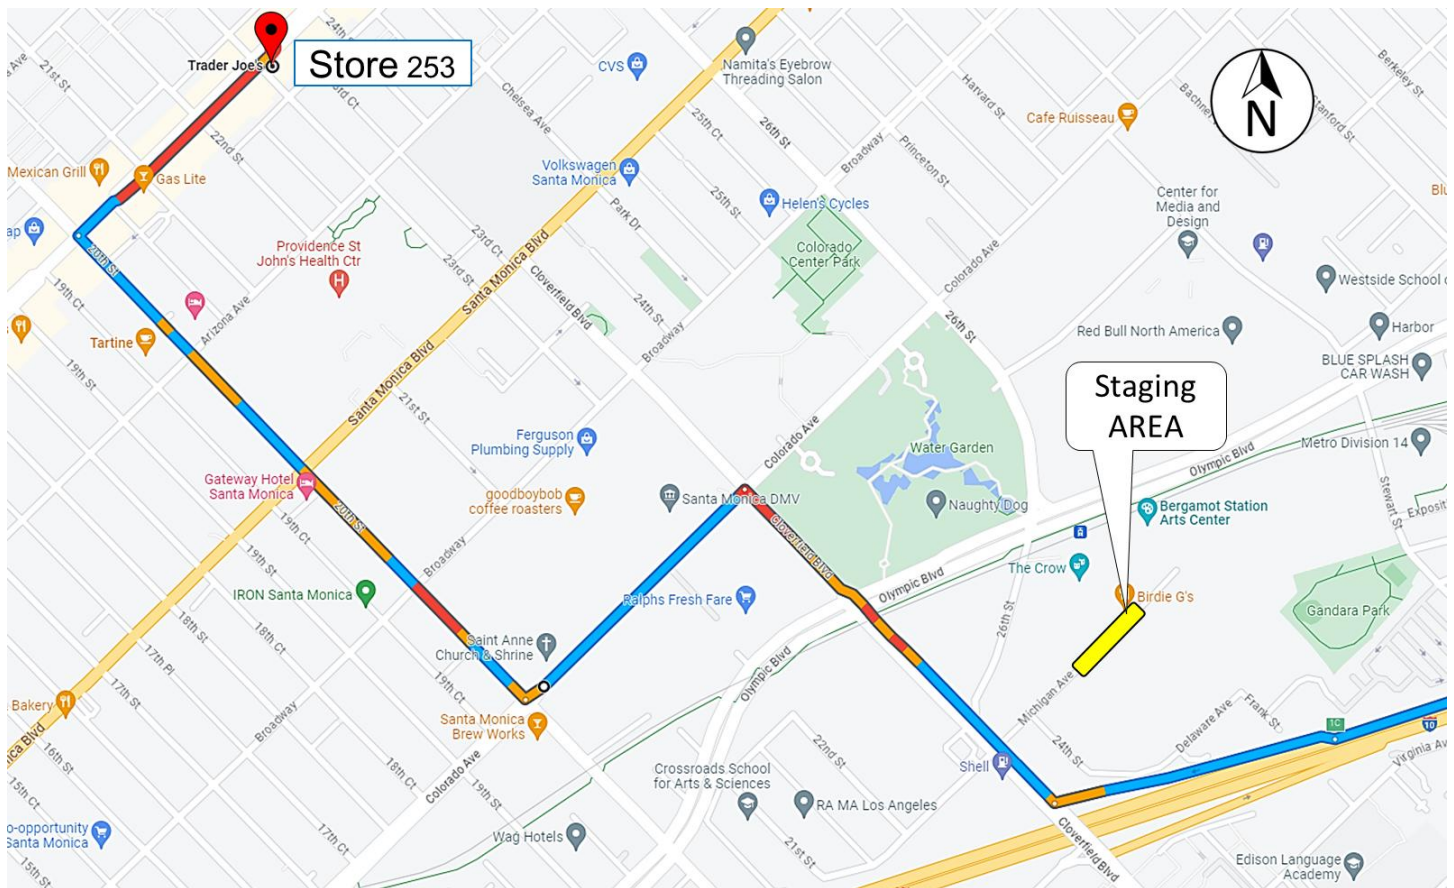

Overview of Area: