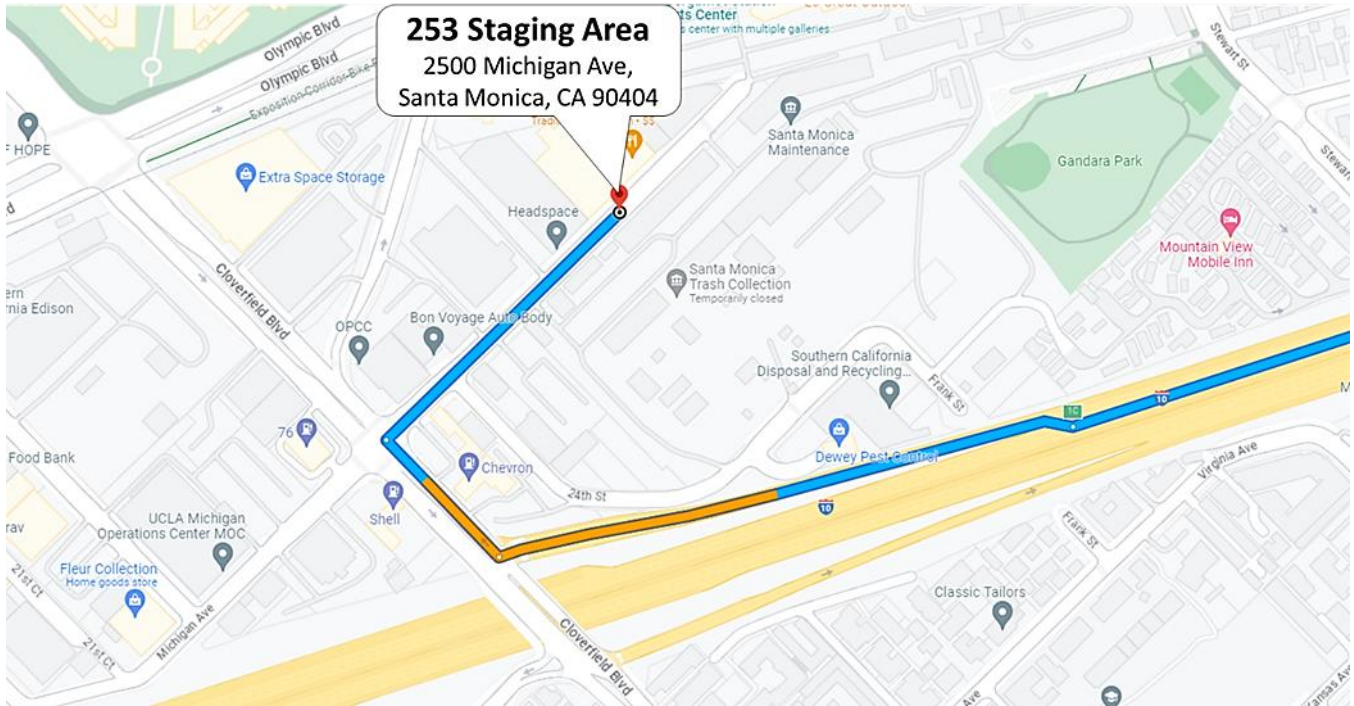

The Information provided in this document is for general purposes only to assist the user with basic understanding of the delivery location, potential maneuvering concerns in the vicinity and the recommended drive path by TruckRouter.com™. This information does not imply or constitute mandatory directions to the user.

Staging Area: IF you arrive early.