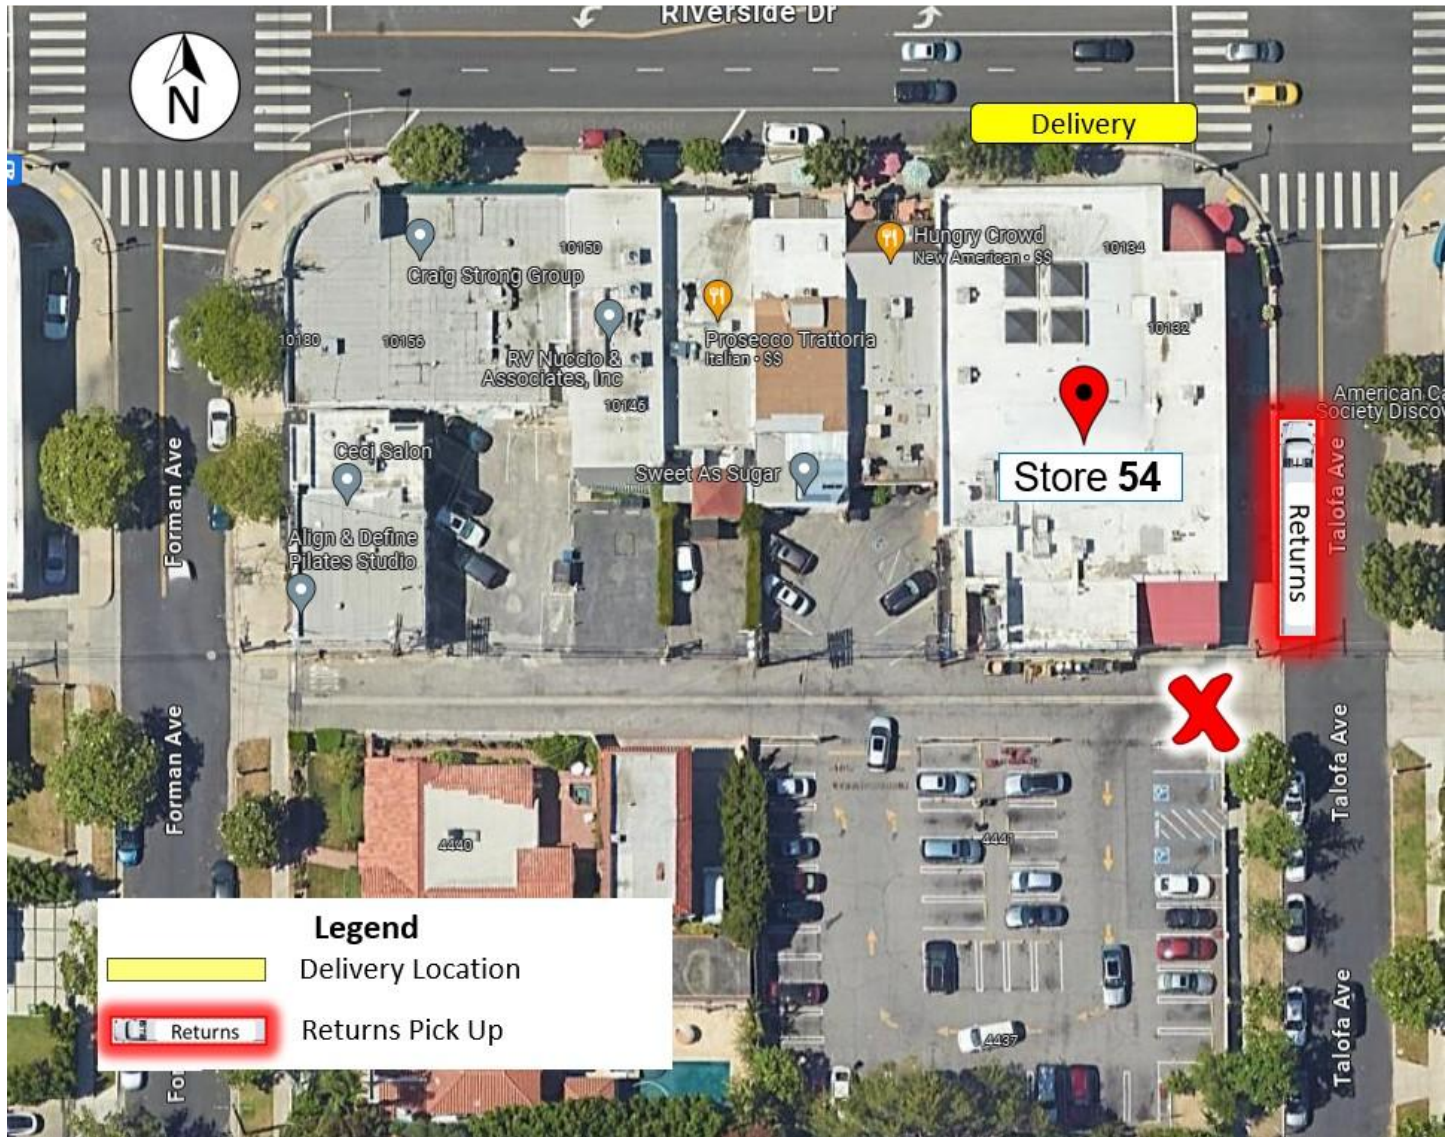

## STANDARD OPERATING PROCEDURE

**WHEN DELIVERING TO STORE 54 – TOLUCA LAKE, CALIFORNIA.  
PLEASE FOLLOW THIS PROCEDURE:**

**Store Restrictions:** Delivery is on the front of the store on Riverside Dr.

1. Delivery is made in front of the store on Riverside Drive.
2. Returns Pick-up is on Talofa Ave just past the alley facing Riverside.
3. **DO NOT** Enter the parking area **limited turning radius** and **Parking lot congestion**.

## Delivery Instructions: Follow directions below

4. Delivery is made in front of the store on Riverside Drive.
5. Returns Pick-up is on Talofa Ave just past the alley facing Riverside.
6. **DO NOT** Enter the parking area **limited turning radius** and **Parking lot congestion**.

## Delivery Area: Front of the store on Riverside Drive.

Returns Pick-up: is located on Talofa Ave just past the alley facing Riverside.

The Information provided in this document is for general purposes only to assist the user with basic understanding of the delivery location, potential maneuvering concerns in the vicinity and the recommended drive path by [TruckRouter.com](http://TruckRouter.com)™. This information does not imply or constitute mandatory directions to the user.

## Additional Delivery Instructions

1. BOL's: Ensure all BOL's are signed.
2. Returns Pickup – Exit onto Forman Ave.
3. **Note: Always be courteous to the public.**
4. **If any issues, contact dispatch immediately.**