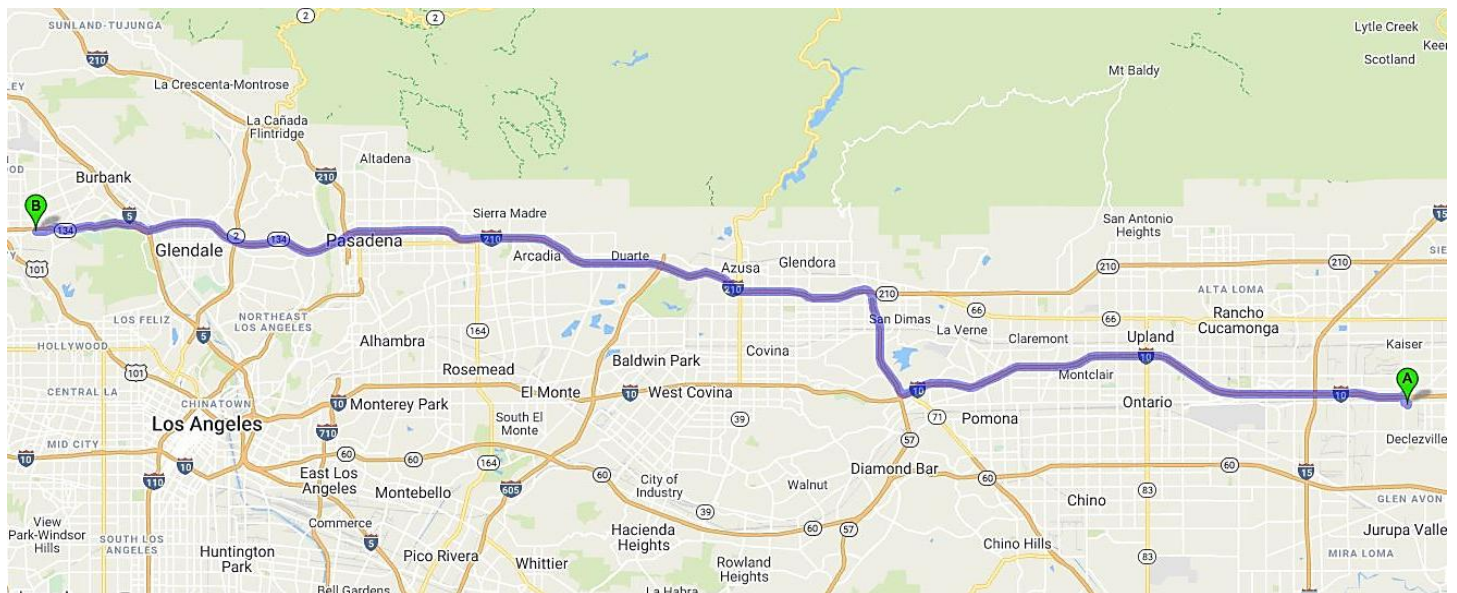

The Information provided in this document is for general purposes only to assist the user with basic understanding of the delivery location, potential maneuvering concerns in the vicinity and the recommended drive path by TruckRouter.com™. This information does not imply or constitute mandatory directions to the user.

STORE 54, Toluca Lake, California

10130 Riverside Drive, Toluca Lake, CA. 91602

(818) 762-2787

STANDARD OPERATING PROCEDURE

**WHEN DELIVERING TO STORE 54 – TOLUCA LAKE, CALIFORNIA.
PLEASE FOLLOW THIS PROCEDURE:**

Store Restrictions: Delivery is on the front of the store on Riverside Dr.

1. Delivery is made in front of the store on Riverside Drive.
2. Returns Pick-up is on Talofa Ave just past the alley facing Riverside.
3. **DO NOT** Enter the parking area **limited turning radius** and **Parking lot congestion**.