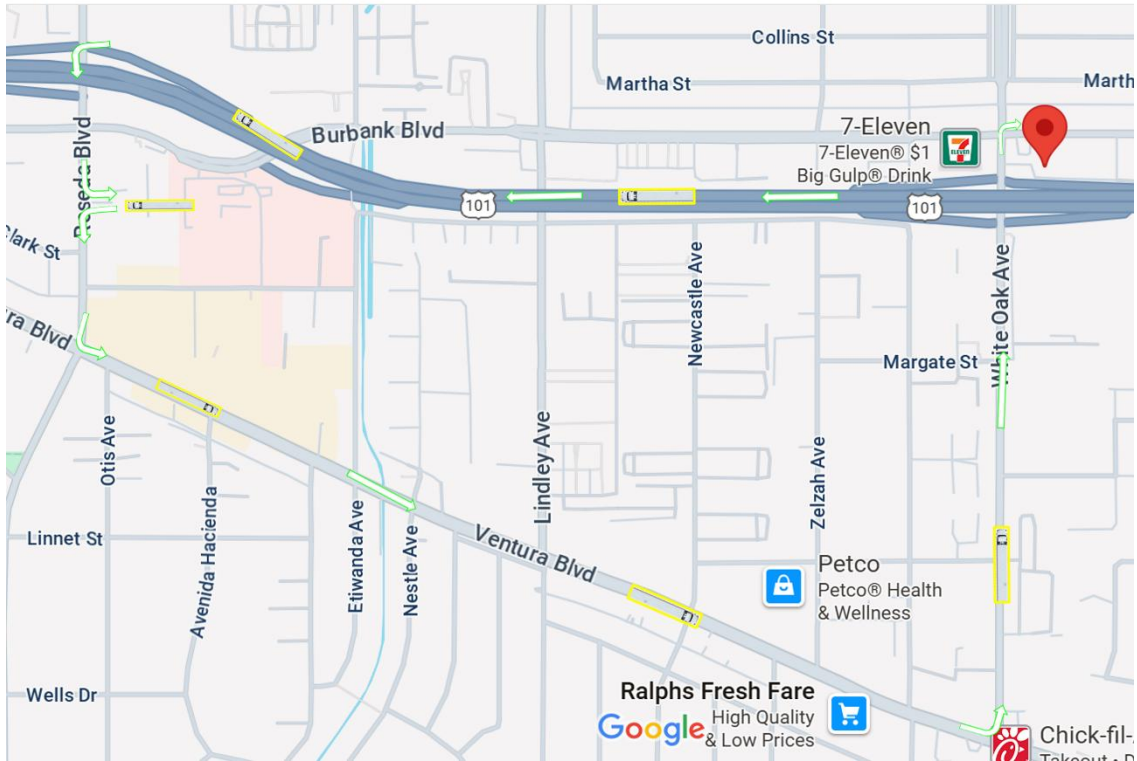

The Information provided in this document is for general purposes only to assist the user with basic understanding of the delivery location, potential maneuvering concerns in the vicinity and the recommended drive path by TruckRouter.com™. This information does not imply or constitute mandatory directions to the user.

Additional Delivery Guidelines

- If you are going to arrive earlier. Wait at the Home Goods. On Reseda
- Staging Area