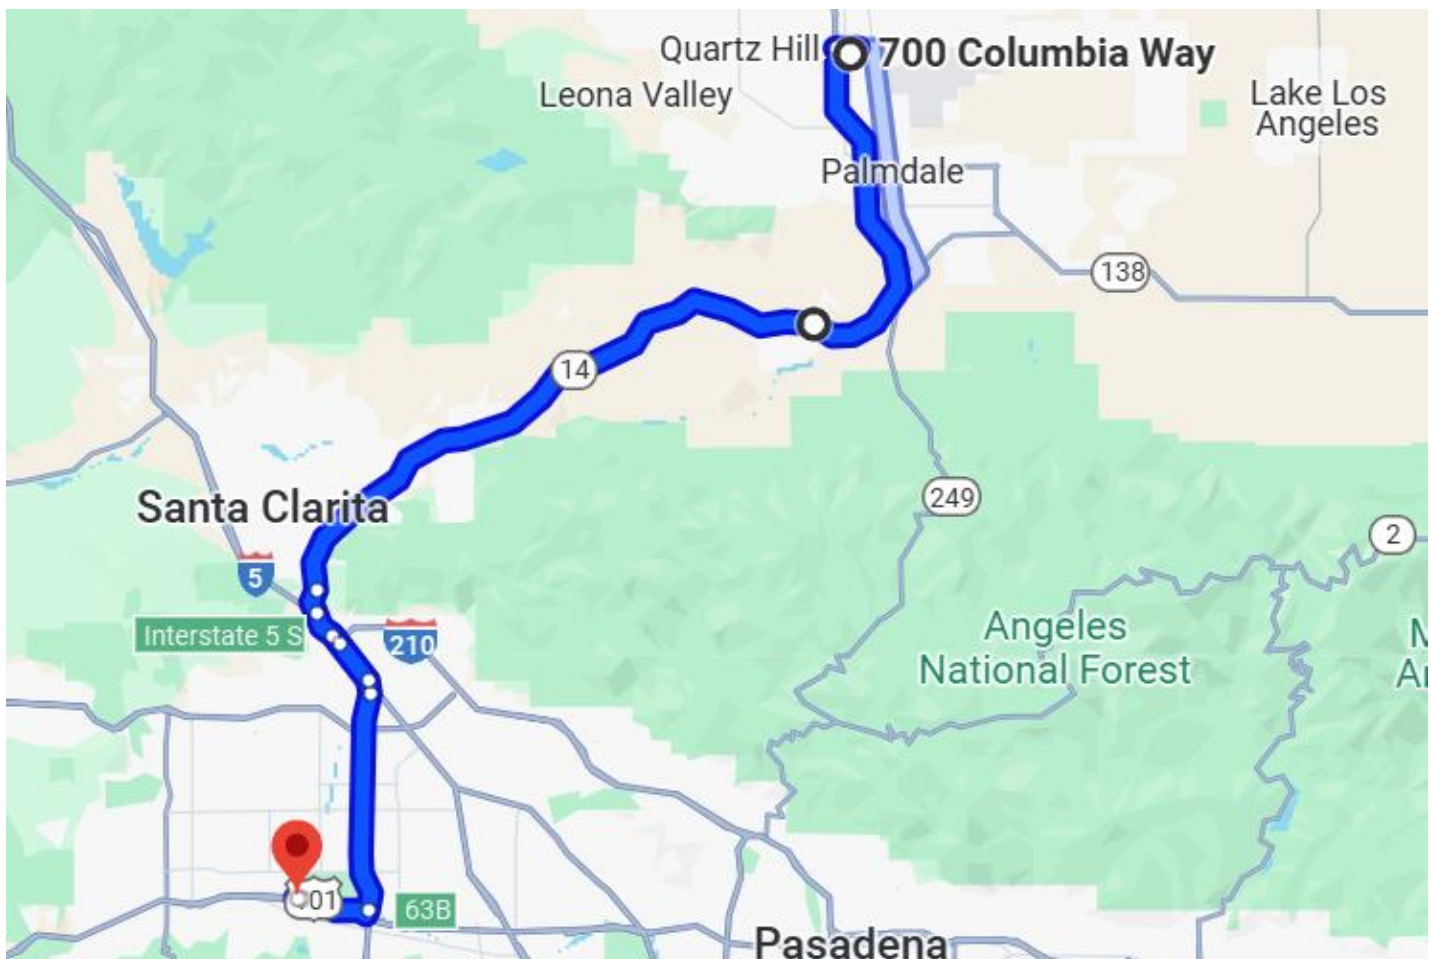

The Information provided in this document is for general purposes only to assist the user with basic understanding of the delivery location, potential maneuvering concerns in the vicinity and the recommended drive path by TruckRouter.com™. This information does not imply or constitute mandatory directions to the user.

STORE 56, Encino California

[17640 Burbank Blvd, Encino, Ca. 91316](https://www.google.com/maps/place/17640+Burbank+Blvd,+Encino,+CA+91316)

[(818) 990-7751](tel:8189907751)

STANDARD OPERATING PROCEDURE

Follow this procedure when Delivering to Store 56 Encino, CA.

- **Store Restrictions:** Can only receive deliveries before Opened or After Closing as Front door delivery. Proceed with **CAUTION** due to Parking Lot Congestion
- **Note:** **DO NOT** arrive more than **15 Minutes prior** to your appointment.
- If you are going to arrive earlier. Wait at the Home Goods. On Reseda