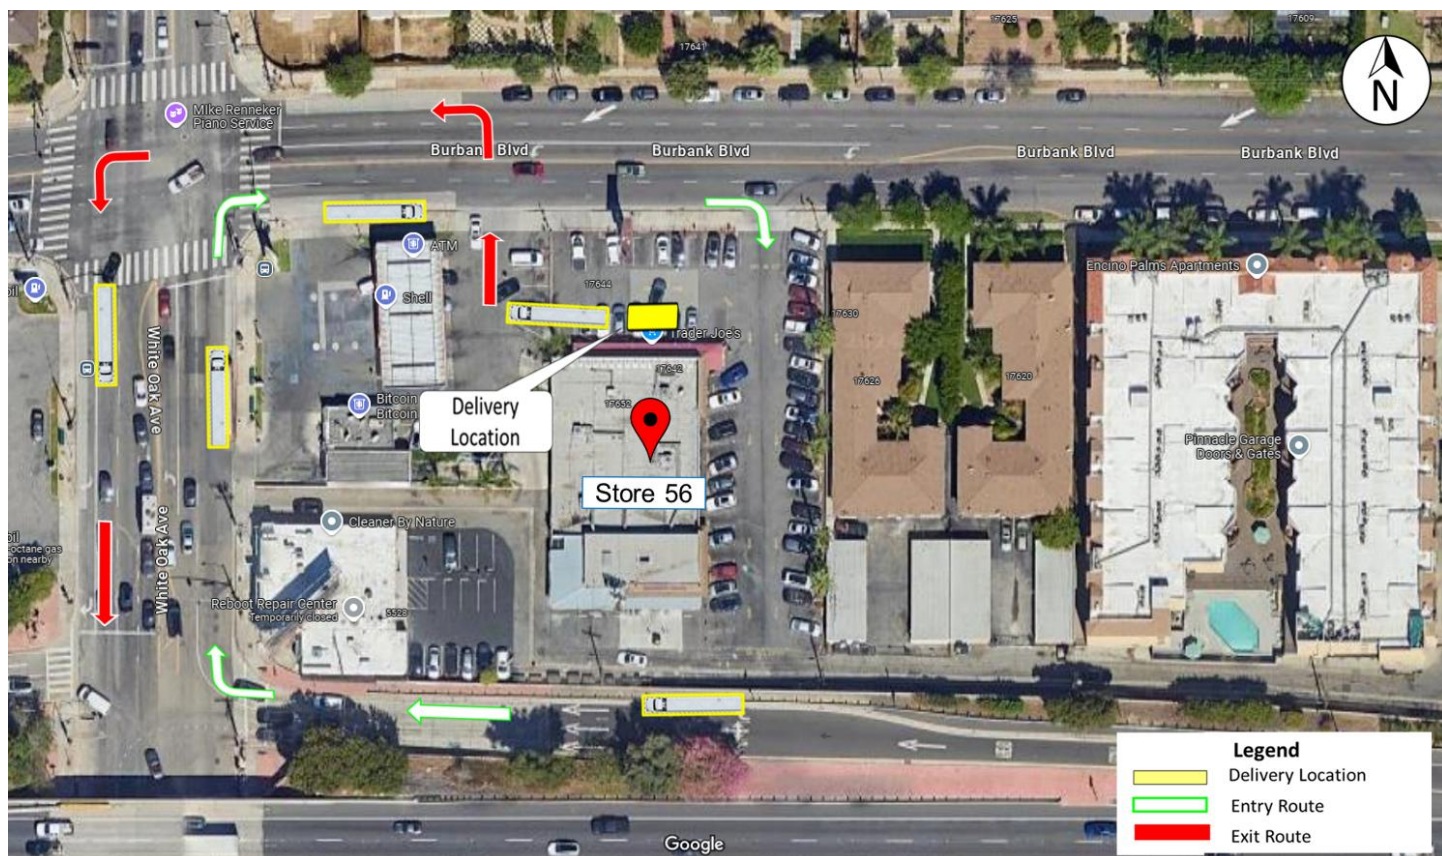

Level of Difficulty: **Low**

Delivery Information:

- Enter the shopping center from Burbank Blvd
- Store is in the middle of the Shopping Center.
- Pull into the Front of Store.

The Information provided in this document is for general purposes only to assist the user with basic understanding of the delivery location, potential maneuvering concerns in the vicinity and the recommended drive path by TruckRouter.com™. This information does not imply or constitute mandatory directions to the user.

Note: Unloading Area is in the Front of Store.

1. BOL's: Ensure all BOL's are signed.
2. When leaving the store, follow the driveway, turn left on Burbank Blvd.
3. Turn left onto White Oak Ave, back to the Freeway.
4. **Note: Always be courteous to the public.**
5. **If there are ANY issues, contact dispatch Immediately.**