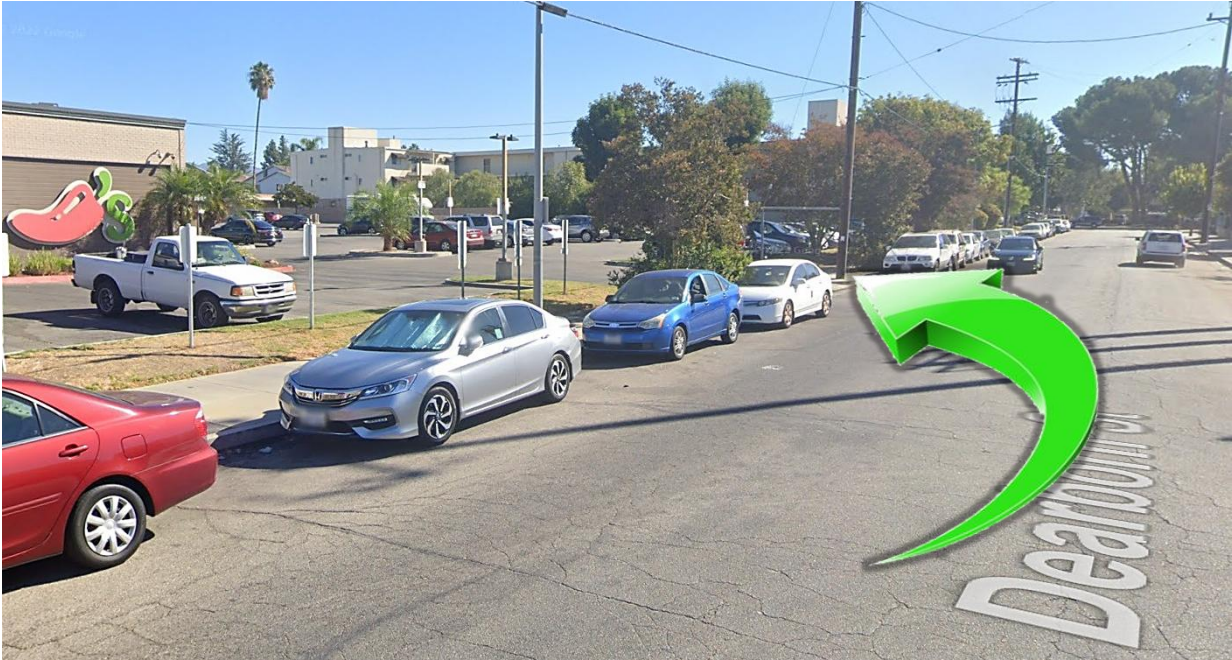

**Store Restrictions: No Delivery before 07:00. Deliveries Only 07:00-22:00.**

- 1. Enter Parking lot Using 1<sup>st</sup> Driveway from Dearborn Street.**
- 2. Do Not Use 2<sup>nd</sup> driveway from Dearborn (Narrow Alley).**

---

- **Delivery Entrance: Enter 1<sup>st</sup> Driveway using Dearborn Street.**

- **CAUTION** Blide Side Backing Extremely Close to Wall.

The Information provided in this document is for general purposes only to assist the user with basic understanding of the delivery location, potential maneuvering concerns in the vicinity and the recommended drive path by [TruckRouter.com](http://TruckRouter.com)™. This information does not imply or constitute mandatory directions to the user.