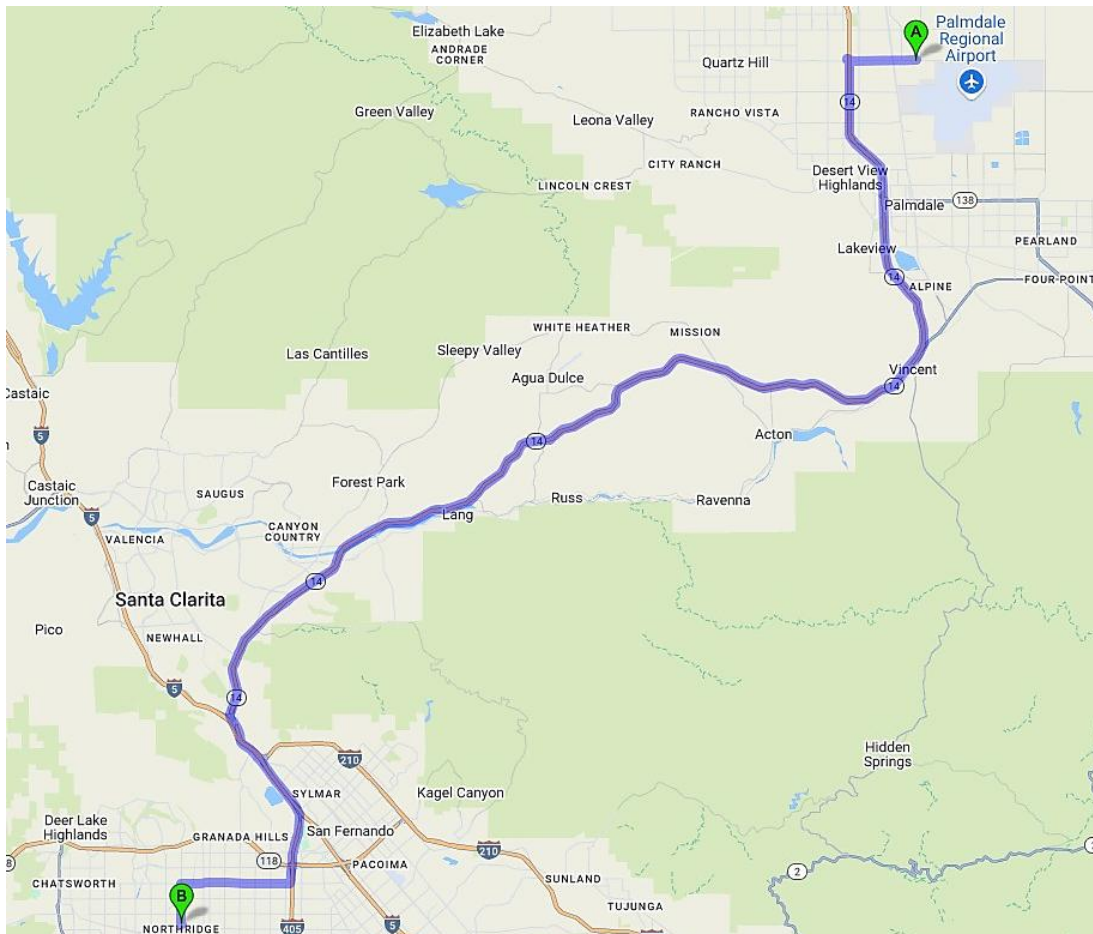

## STANDARD OPERATING PROCEDURE

**When Delivering to Store 312 – Northridge, CA, Follow This Procedure:**

**Store Restrictions: No Delivery before 07:00. Deliveries Only 07:00-22:00.**

- 1. Enter Parking lot Using 1<sup>st</sup> Driveway from Dearborn Street.**
- 2. Do Not Use 2<sup>nd</sup> driveway from Dearborn (Narrow Alley).**

## 53.4 Miles. 1 hour and 6 minutes' drive.

Driving Direction	Trip Miles	Trip Hours
<b>A</b> 1. Depart from 700 Columbia Way, Palmdale, California 93551-14ND	0.0	0:00
↑ 2. Head toward 8th St E on E Avenue M. Go for 2.2 mi.	0.0	0:00
↘ 3. Take ramp onto CA-14 S/CA-138 E (Aerospace Hwy). Go for 4.8 mi.	2.2	0:03
↑ 4. Continue on CA-14 S (Aerospace Hwy). Go for 34.4 mi.	7.1	0:09
↘ 5. Take the exit toward Los Angeles/I-5 S onto I-5-TRUCK S. Go for 4.1 mi.	41.5	0:48
↑ 6. Keep right onto I-5-TRUCK-BYP S toward I-5-TRUCK/I-405-TRUCK. Go for 0.3 mi.	45.5	0:52
↘ 7. Take the exit toward I-405/Santa Monica onto I-405 S (San Diego Fwy). Go for 2.0 mi.	45.8	0:53
↘ 8. Take the exit toward Granada Hills. Go for 0.6 mi.	47.8	0:55
↘ 9. Turn right onto Devonshire St. Go for 3.6 mi.	48.4	0:56
↙ 10. Turn left onto Reseda Blvd. Go for 1.3 mi.	52.0	1:02
↙ 11. Turn Left on Dearborn Street.	53.3	1:05
↙ 12. Turn Left at 1 <sup>st</sup> Driveway (behind Chili's).	53.3	1:05
↑ 13. Arrive at your destination on the left. – Loading Dock on the Left.	53.4	1:06
<b>B</b> 14. Arrive at 9224 Reseda Blvd, Northridge, California 91324-3136	53.4	1:06

---

- **Delivery Entrance: Enter 1<sup>st</sup> Driveway using Dearborn Street.**

- **CAUTION** Blide Side Backing Extremely Close to Wall.

The Information provided in this document is for general purposes only to assist the user with basic understanding of the delivery location, potential maneuvering concerns in the vicinity and the recommended drive path by [TruckRouter.com](http://TruckRouter.com)™. This information does not imply or constitute mandatory directions to the user.