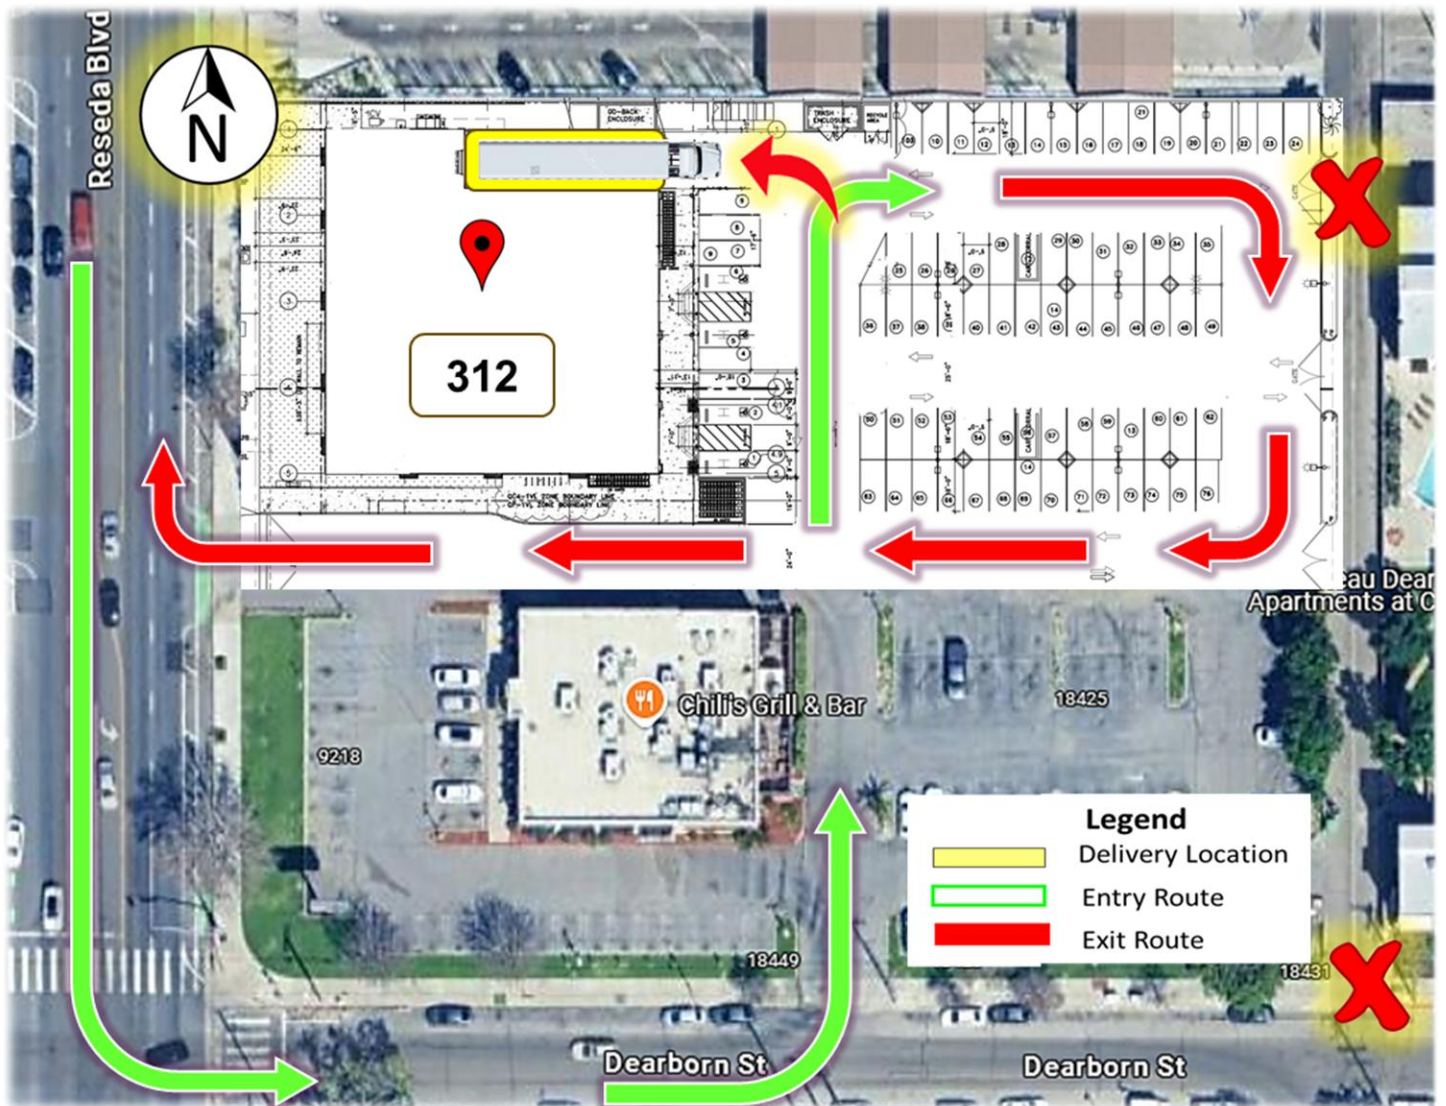

## 53.4 Miles. 1 hour and 6 minutes' drive.

Driving Direction	Trip Miles	Trip Hours
<b>A</b> 1. Depart from 700 Columbia Way, Palmdale, California 93551-14ND	0.0	0:00
↑ 2. Head toward 8th St E on E Avenue M. Go for 2.2 mi.	0.0	0:00
↘ 3. Take ramp onto CA-14 S/CA-138 E (Aerospace Hwy). Go for 4.8 mi.	2.2	0:03
↑ 4. Continue on CA-14 S (Aerospace Hwy). Go for 34.4 mi.	7.1	0:09
↘ 5. Take the exit toward Los Angeles/I-5 S onto I-5-TRUCK S. Go for 4.1 mi.	41.5	0:48
↑ 6. Keep right onto I-5-TRUCK-BYP S toward I-5-TRUCK/I-405-TRUCK. Go for 0.3 mi.	45.5	0:52
↘ 7. Take the exit toward I-405/Santa Monica onto I-405 S (San Diego Fwy). Go for 2.0 mi.	45.8	0:53
↘ 8. Take the exit toward Granada Hills. Go for 0.6 mi.	47.8	0:55
↘ 9. Turn right onto Devonshire St. Go for 3.6 mi.	48.4	0:56
↙ 10. Turn left onto Reseda Blvd. Go for 1.3 mi.	52.0	1:02
↙ 11. Turn Left on Dearborn Street.	53.3	1:05
↙ 12. Turn Left at 1 <sup>st</sup> Driveway (behind Chili's).	53.3	1:05
↑ 13. Arrive at your destination on the left. – Loading Dock on the Left.	53.4	1:06
<b>B</b> 14. Arrive at 9224 Reseda Blvd, Northridge, California 91324-3136	53.4	1:06

**Level of Difficulty: Low**

The Information provided in this document is for general purposes only to assist the user with basic understanding of the delivery location, potential maneuvering concerns in the vicinity and the recommended drive path by [TruckRouter.com](http://TruckRouter.com)™. This information does not imply or constitute mandatory directions to the user.

**Store Restrictions: No Delivery before 07:00. Deliveries Only 07:00-22:00.**

- 1. Enter Parking lot Using 1<sup>st</sup> Driveway from Dearborn Street.**
- 2. Do Not Use 2<sup>nd</sup> driveway from Dearborn (Narrow Alley).**