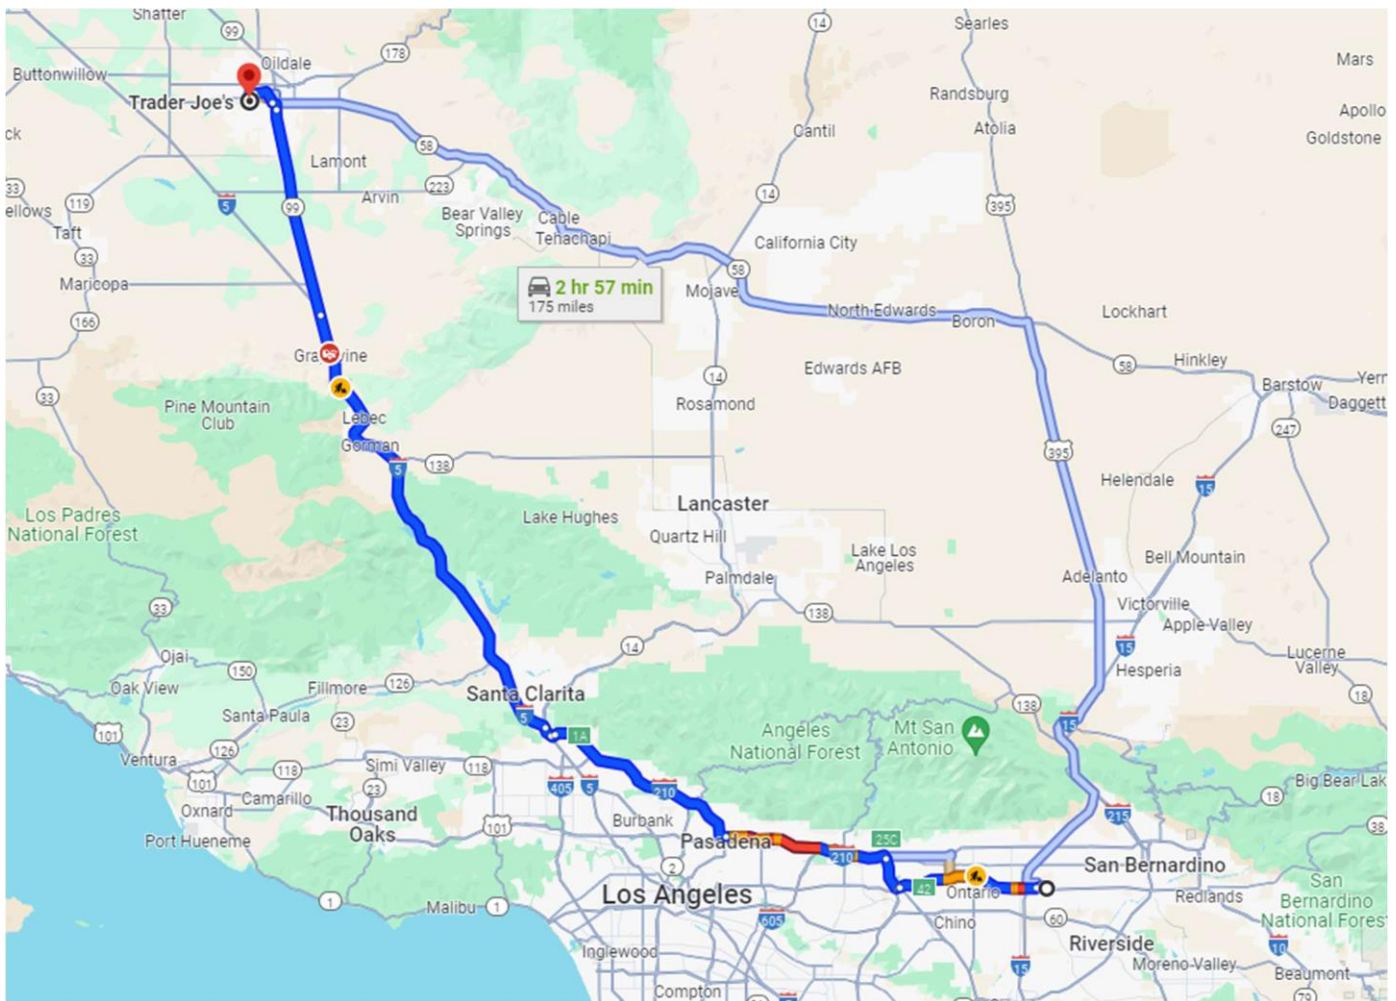

STORE 14 Bakerfield California

8200 C-21 Stockdale HWY Bakersfield, CA 93311

(661) 837-8863

STANDARD OPERATING PROCEDURE

WHEN DELIVERING TO STORE 14 – Bakerfield, California, PLEASE FOLLOW THIS PROCEDURE.

- **Note: Unloading Area is in the back of Store.**

The information provided in this document is for general purposes only to assist the user with basic understanding of the delivery location, potential maneuvering concerns in the vicinity and the recommended drive path by TruckRouter.com™. This information does not imply or constitute mandatory directions to the user.

Directions: 95 Miles.1 hour and 40 minutes' drive

Driving Direction	Trip Miles	Trip Hours
A 1. Depart from 700 Columbia Way, Palmdale, California 93551-14ND	0.0	0:00
↑ 2. Head toward 8th St E on E Avenue M. Go for 2.1 mi.	0.0	0:00
↘ 3. Take ramp onto CA-14 N/CA-138 W (Aerospace Hwy) toward Mojave. Go for 9.1 mi.	2.1	0:03
↘ 4. Continue on CA-14 N (Aerospace Hwy). Go for 20.5 mi.	11.2	0:13
↑ 5. Continue on CA-58 (CA-58-BR) toward CA-58 W/Tehachapi/Bakersfield. Go for 3.6 mi.	31.7	0:36
↙ 6. Turn left and take ramp onto CA-58 W. Go for 59.3 mi.	35.3	0:41
↘ 7. Take the exit toward Coffee Rd. Go for 0.4 mi.	94.6	1:47
↑ 8. Continue on Brimhall Rd. Go for 0.1 mi.	95.0	1:48
↙ 9. Turn left onto Coffee Rd. Go for 1.0 mi.	95.1	1:48
↘ 10. Turn right onto Stockdale Hwy. Go for 453 ft.	96.1	1:50
↘ 11. Turn right. Go for 200 ft.	96.2	1:50
↘ 12. Turn right. Go for 164 ft.	96.2	1:51
↘ 13. Turn right. Go for 184 ft.	96.3	1:51
↑ 14. Arrive at your destination on the right.	96.3	1:51
B 15. Arrive at 8200 Stockdale Hwy, Bakersfield, California 93311-1000	96.3	1:51

Additional Delivery Guidelines

1. BOL's: Ensure all BOL's are signed.
2. When leaving the store, follow the driveway, turn left then right to the driveway.
3. Turn Left onto Stockdale HWY to Coffee Rd to the left back to the Freeway.
4. **Note: Always be courteous to the public.**
5. **If there are ANY issues, contact dispatch Immediately.**