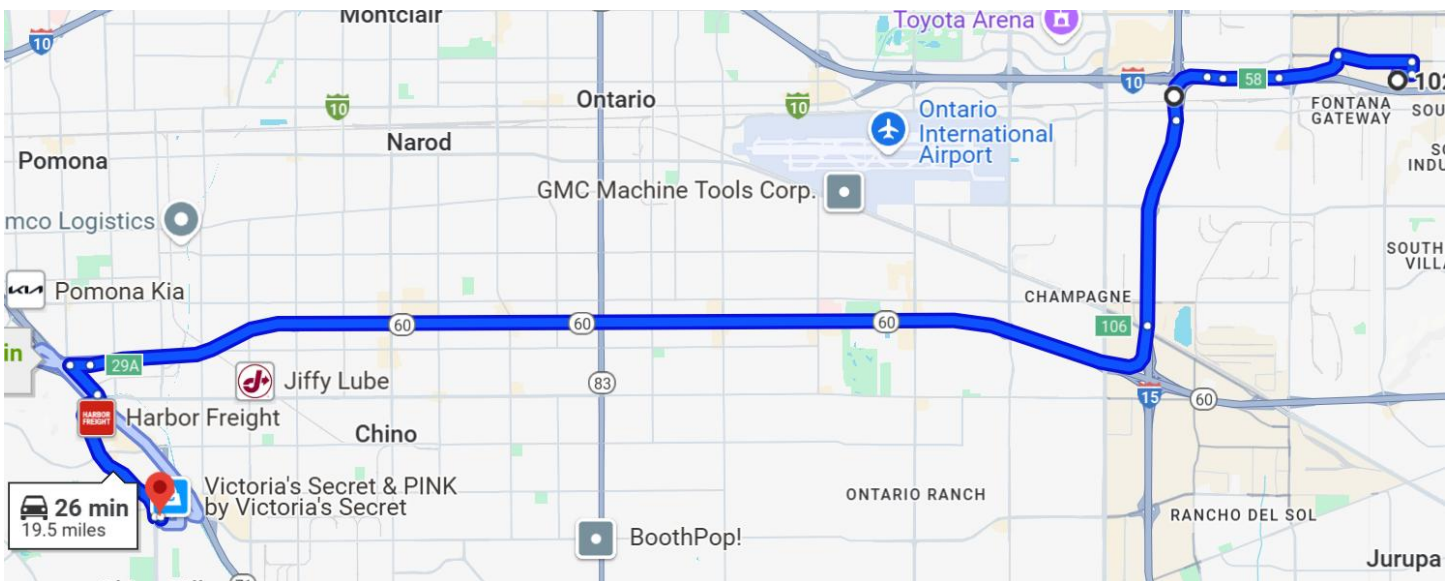

Store Restrictions: None

Delivery Location: Is On the Side / Back of the Store.

The Information provided in this document is for general purposes only to assist the user with basic understanding of the delivery location, potential maneuvering concerns in the vicinity and the recommended drive path by TruckRouter.com™. This information does not imply or constitute mandatory directions to the user.

Directions: 20.6 Miles. 32 minutes' drive

Driving Direction	Trip Miles	Trip Hours
A 1. Depart from 10288 Calabash Ave, Fontana, California 92335-5272	0.0	0:00
↑ 2. Head west. Go for 0.5 mi.	0.0	0:00
↶ 3. Turn left onto Calabash Ave. Go for 0.1 mi.	0.5	0:05
↶ 4. Turn left onto Valley Blvd. Go for 0.8 mi.	0.6	0:06
↵ 5. Turn left and take ramp onto I-10 W (San Bernardino Fwy). Go for 1.3 mi.	1.4	0:08
↘ 6. Take the exit toward San Diego onto I-15 S (Ontario Fwy). Go for 3.1 mi.	2.7	0:10
↘ 7. Take the exit onto CA-60 W (Pomona Fwy). Go for 11.4 mi.	5.8	0:13
↘ 8. Take exit 29B toward Corona onto CA-71 S (Chino Valley Fwy). Go for 1.4 mi.	17.2	0:26
↘ 9. Take exit 11B toward Peyton Dr. Go for 0.4 mi.	18.6	0:28
↗ 10. Turn right onto Peyton Dr toward Peyton Dr. Go for 1.5 mi.	19.0	0:28
↶ 11. Turn left onto Main St. Go for 308 ft.	20.5	0:31
↗ 12. Turn right. Go for 118 ft.	20.5	0:32
↑ 13. Arrive at your destination on the right.	20.6	0:32
B 14. Arrive at 13911 Peyton Dr, Chino Hills, California 91709-1606	20.6	0:32

Delivery Information:

- Enter the shopping center from Peyton Dr.
- Store is in the middle of the Shopping Center.
- Pull into the Side/Back of the Store.

Delivery Site (Entrance)

The Information provided in this document is for general purposes only to assist the user with basic understanding of the delivery location, potential maneuvering concerns in the vicinity and the recommended drive path by [TruckRouter.com](https://www.TruckRouter.com)™. This information does not imply or constitute mandatory directions to the user.