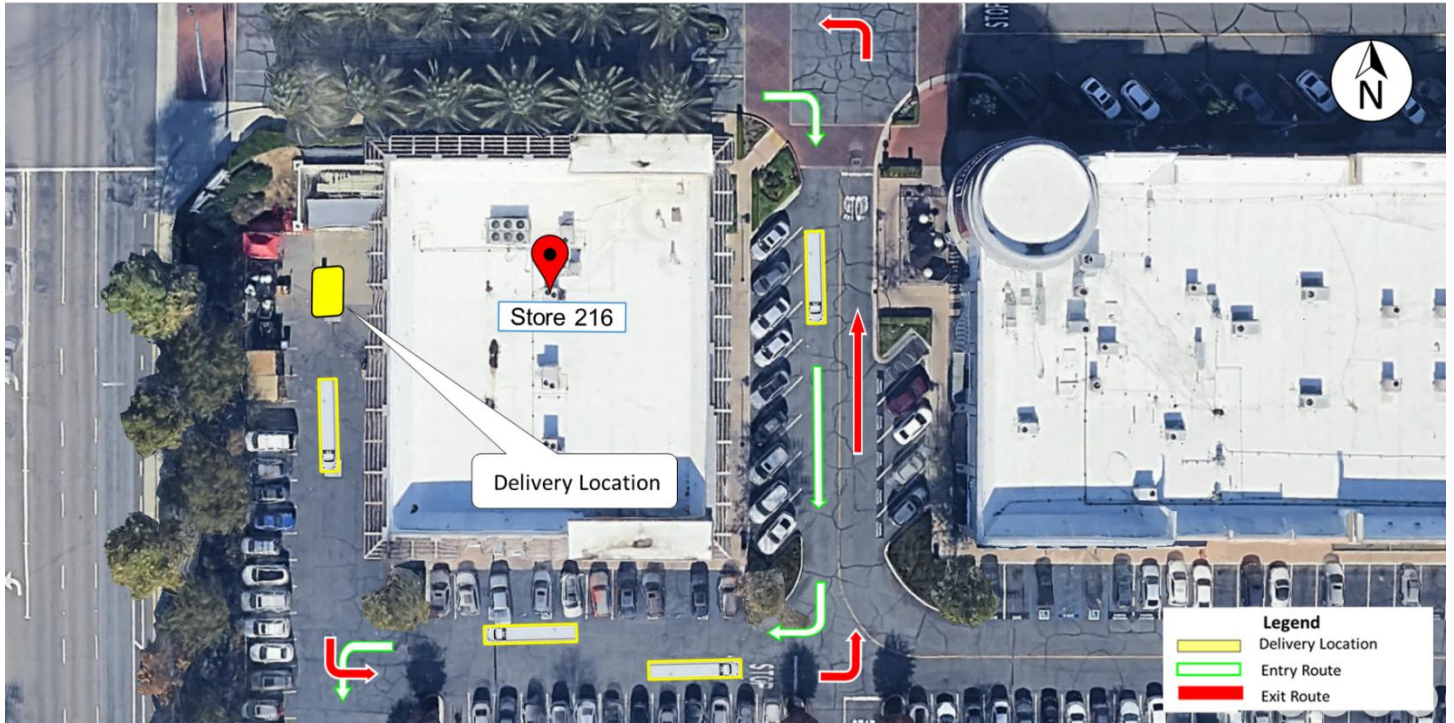

Store Restrictions: None

Delivery Location: Is On the Side / Back of the Store.

The Information provided in this document is for general purposes only to assist the user with basic understanding of the delivery location, potential maneuvering concerns in the vicinity and the recommended drive path by TruckRouter.com™. This information does not imply or constitute mandatory directions to the user.

Directions: 20.6 Miles. 32 minutes' drive

Driving Direction	Trip Miles	Trip Hours
A 1. Depart from 10288 Calabash Ave, Fontana, California 92335-5272	0.0	0:00
↑ 2. Head west. Go for 0.5 mi.	0.0	0:00
↶ 3. Turn left onto Calabash Ave. Go for 0.1 mi.	0.5	0:05
↶ 4. Turn left onto Valley Blvd. Go for 0.8 mi.	0.6	0:06
↵ 5. Turn left and take ramp onto I-10 W (San Bernardino Fwy). Go for 1.3 mi.	1.4	0:08
↘ 6. Take the exit toward San Diego onto I-15 S (Ontario Fwy). Go for 3.1 mi.	2.7	0:10
↘ 7. Take the exit onto CA-60 W (Pomona Fwy). Go for 11.4 mi.	5.8	0:13
↘ 8. Take exit 29B toward Corona onto CA-71 S (Chino Valley Fwy). Go for 1.4 mi.	17.2	0:26
↘ 9. Take exit 11B toward Peyton Dr. Go for 0.4 mi.	18.6	0:28
↗ 10. Turn right onto Peyton Dr toward Peyton Dr. Go for 1.5 mi.	19.0	0:28
↶ 11. Turn left onto Main St. Go for 308 ft.	20.5	0:31
↗ 12. Turn right. Go for 118 ft.	20.5	0:32
↑ 13. Arrive at your destination on the right.	20.6	0:32
B 14. Arrive at 13911 Peyton Dr, Chino Hills, California 91709-1606	20.6	0:32

Delivery Information:

- Enter the shopping center from Peyton Dr.
- Store is in the middle of the Shopping Center.
- Pull into the Side/Back of the Store.

Delivery Site (Entrance)

The Information provided in this document is for general purposes only to assist the user with basic understanding of the delivery location, potential maneuvering concerns in the vicinity and the recommended drive path by [TruckRouter.com](https://www.TruckRouter.com)™. This information does not imply or constitute mandatory directions to the user.