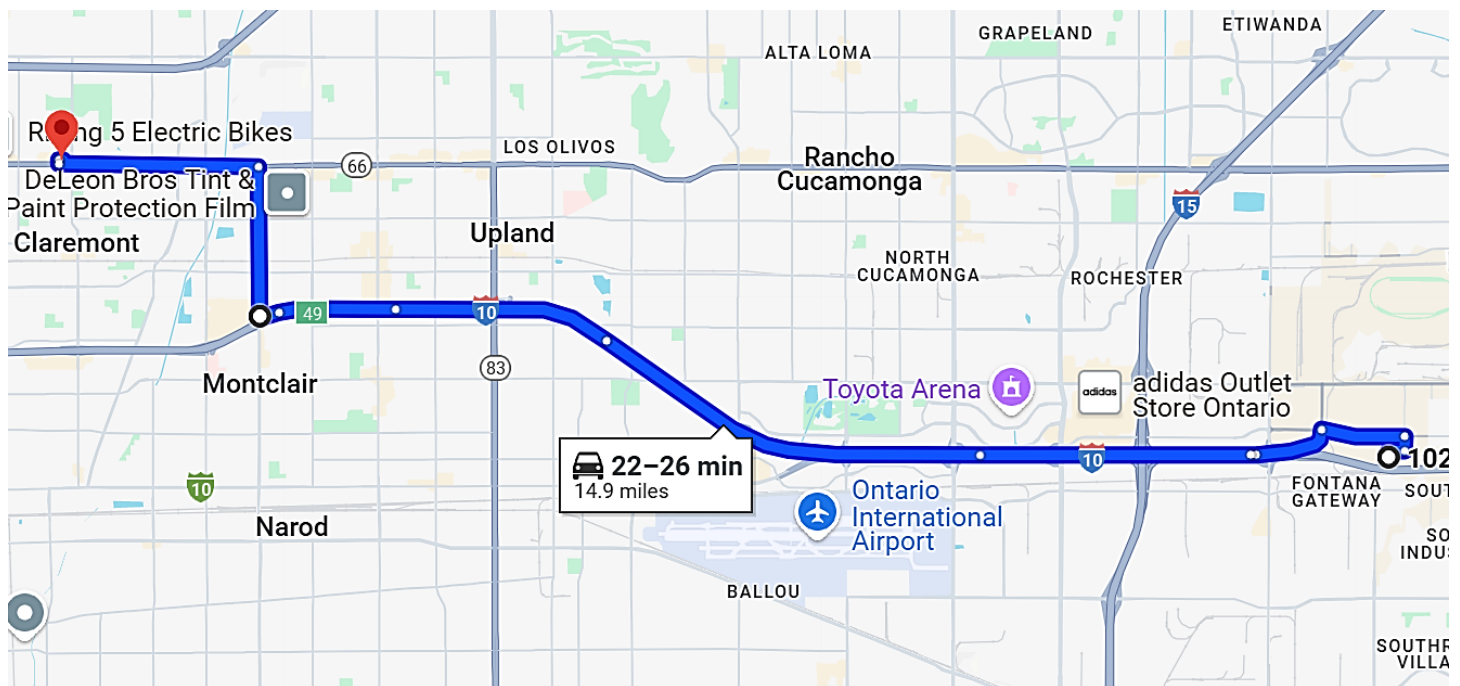

Store Restrictions: None

Notes:

- 1. Delivers on the Side of store.**
- 2. Entrance from Foothill Blvd – ONLY!**

Truck Route Overview:

The Information provided in this document is for general purposes only to assist the user with basic understanding of the delivery location, potential maneuvering concerns in the vicinity and the recommended drive path by TruckRouter.com™. This information does not imply or constitute mandatory directions to the user.

Directions: 15.2 Miles. 28 minutes' drive

Driving Direction	Trip Miles	Trip Hours
A 1. Depart from 10288 Calabash Ave, Fontana, California 92335-5272	0.0	0:00
↑ 2. Head west. Go for 0.5 mi.	0.0	0:00
↶ 3. Turn left onto Calabash Ave. Go for 0.1 mi.	0.5	0:05
↶ 4. Turn left onto Valley Blvd. Go for 0.8 mi.	0.6	0:06
↷ 5. Turn left and take ramp onto I-10 W (San Bernardino Fwy). Go for 10.3 mi.	1.4	0:08
↘ 6. Take exit 49 toward Central Ave. Go for 0.2 mi.	11.7	0:20
↷ 7. Turn right onto Central Ave. Go for 1.4 mi.	11.9	0:20
↶ 8. Turn left onto W Foothill Blvd. Go for 1.8 mi.	13.3	0:24
↷ 9. Turn right. Go for 56 ft.	15.2	0:28
↑ 10. Arrive at your destination on the left.	15.2	0:28
B 11. Arrive at 475 W Foothill Blvd, Claremont, California 91711-2701	15.2	0:28

Delivery Area

Store Front

Additional Directions:

1. Ensure all BOL's are signed.
2. When leaving the store, follow the driveway, turn right to Foothill Blvd.
3. Turn Right on Foothill Blvd back to the Freeway.
4. **Note: Always be courteous to the public.**
5. **If there are ANY issues, contact dispatch Immediately.**