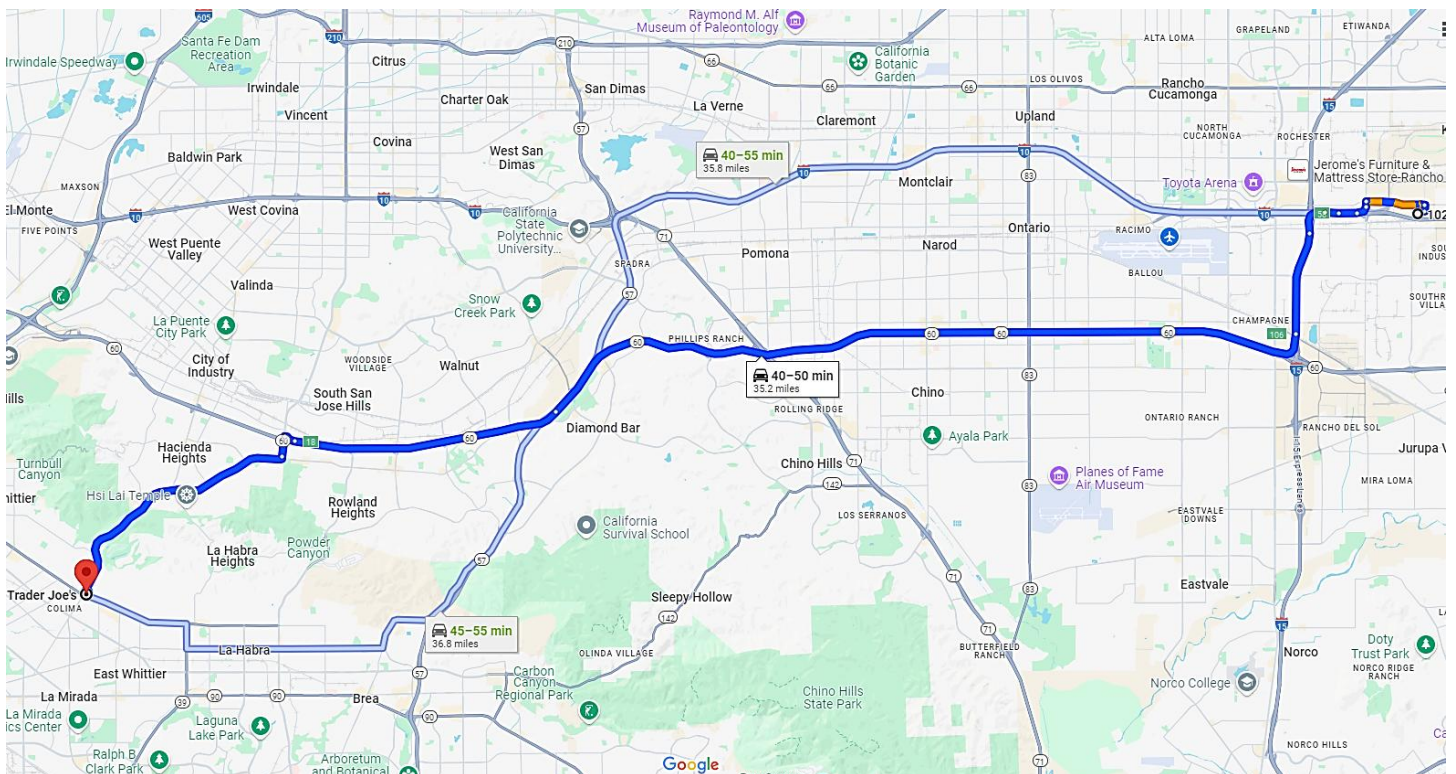

The Information provided in this document is for general purposes only to assist the user with basic understanding of the delivery location, potential maneuvering concerns in the vicinity and the recommended drive path by TruckRouter.com™. This information does not imply or constitute mandatory directions to the user.

STORE 48, Whittier, California

15025 East Whittier Blvd, Whittier, Ca. 90603

(562) 698-1642

STANDARD OPERATING PROCEDURE

WHEN DELIVERING TO STORE 48 – WHITTIER, CALIFORNIA, PLEASE FOLLOW THIS PROCEDURE.

Note: No restrictions. Deliveries are at the back of the store. *

- **Driver needs too back into the receiving area. ***