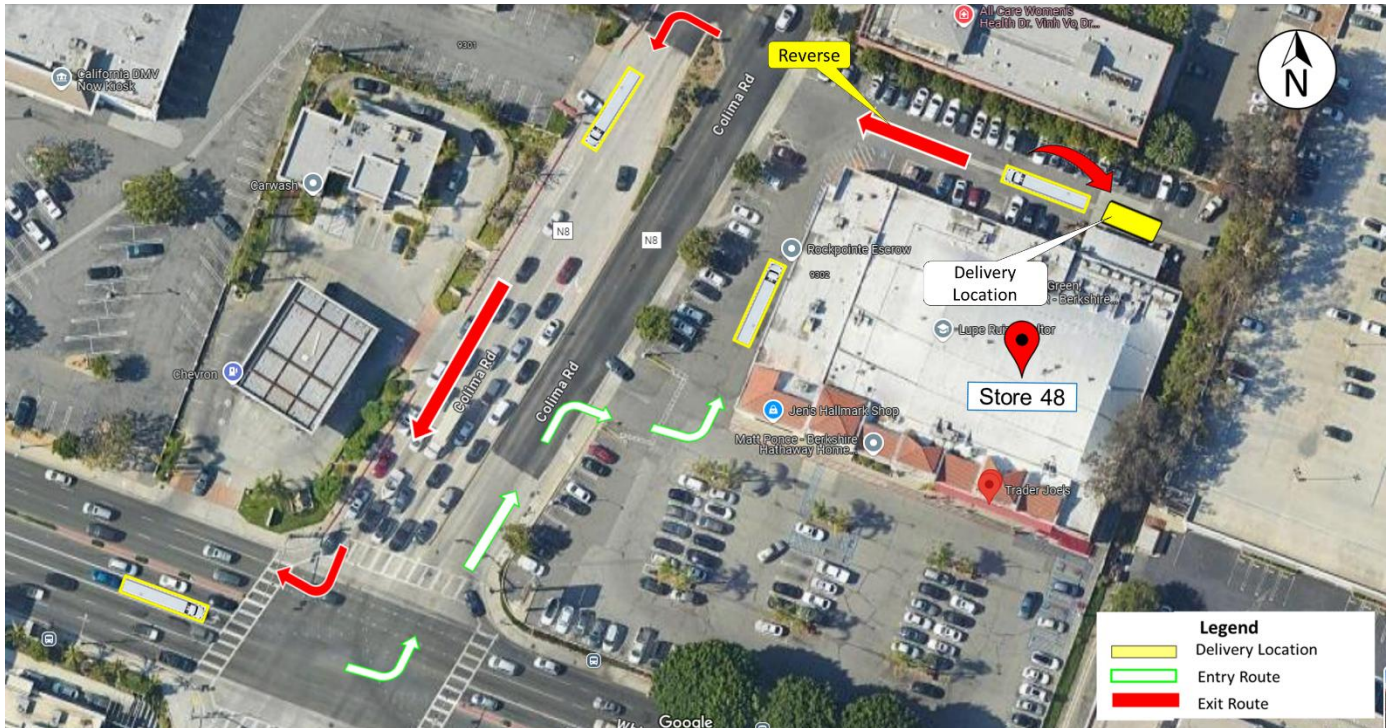

## Directions: 35.2 Miles. 50 minutes' drive

Driving Direction	Trip Miles	Trip Hours
<b>A</b> 1. Depart from 10288 Calabash Ave, Fontana, California 92335-5272	0.0	0:00
↑ 2. Head west. Go for 0.5 mi.	0.0	0:00
↶ 3. Turn left onto Calabash Ave. Go for 0.1 mi.	0.5	0:05
↶ 4. Turn left onto Valley Blvd. Go for 0.8 mi.	0.6	0:06
↶ 5. Turn left and take ramp onto I-10 W (San Bernardino Fwy). Go for 1.3 mi.	1.4	0:08
↘ 6. Take the exit toward San Diego onto I-15 S (Ontario Fwy). Go for 3.1 mi.	2.7	0:10
↘ 7. Take the exit onto CA-60 W (Pomona Fwy). Go for 17.2 mi.	5.8	0:14
↑ 8. Keep left onto CA-60 W (Pomona Fwy) toward Los Angeles. Go for 5.7 mi.	23.1	0:33
↘ 9. Take exit 18 toward Azusa Ave. Go for 0.3 mi.	28.8	0:39
↶ 10. Turn left onto S Azusa Ave. Go for 0.5 mi.	29.1	0:40
↷ 11. Turn right onto Colima Rd (CR-N8 S). Go for 5.8 mi.	29.6	0:41
↻ 12. Make a U-Turn at Whittier Blvd onto Colima Rd (CR-N8 N). Go for 318 ft.	35.4	0:50
↷ 13. Turn right. Go for 164 ft.	35.4	0:51
↑ 14. Arrive at your destination on the left.	35.5	0:51
<b>B</b> 15. Arrive at 15025 Whittier Blvd, Whittier, California 90603-2066	35.5	0:51

Level of Difficulty: **Medium**

The Information provided in this document is for general purposes only to assist the user with basic understanding of the delivery location, potential maneuvering concerns in the vicinity and the recommended drive path by [TruckRouter.com](http://TruckRouter.com)™. This information does not imply or constitute mandatory directions to the user.

## Delivery Information:

1. Enter the shopping center from Colima Rd.
2. Store is located at the end of the Shopping Center.
3. Pull into the back of the store.
4. **Note: Unloading Area is in the back of Store.**