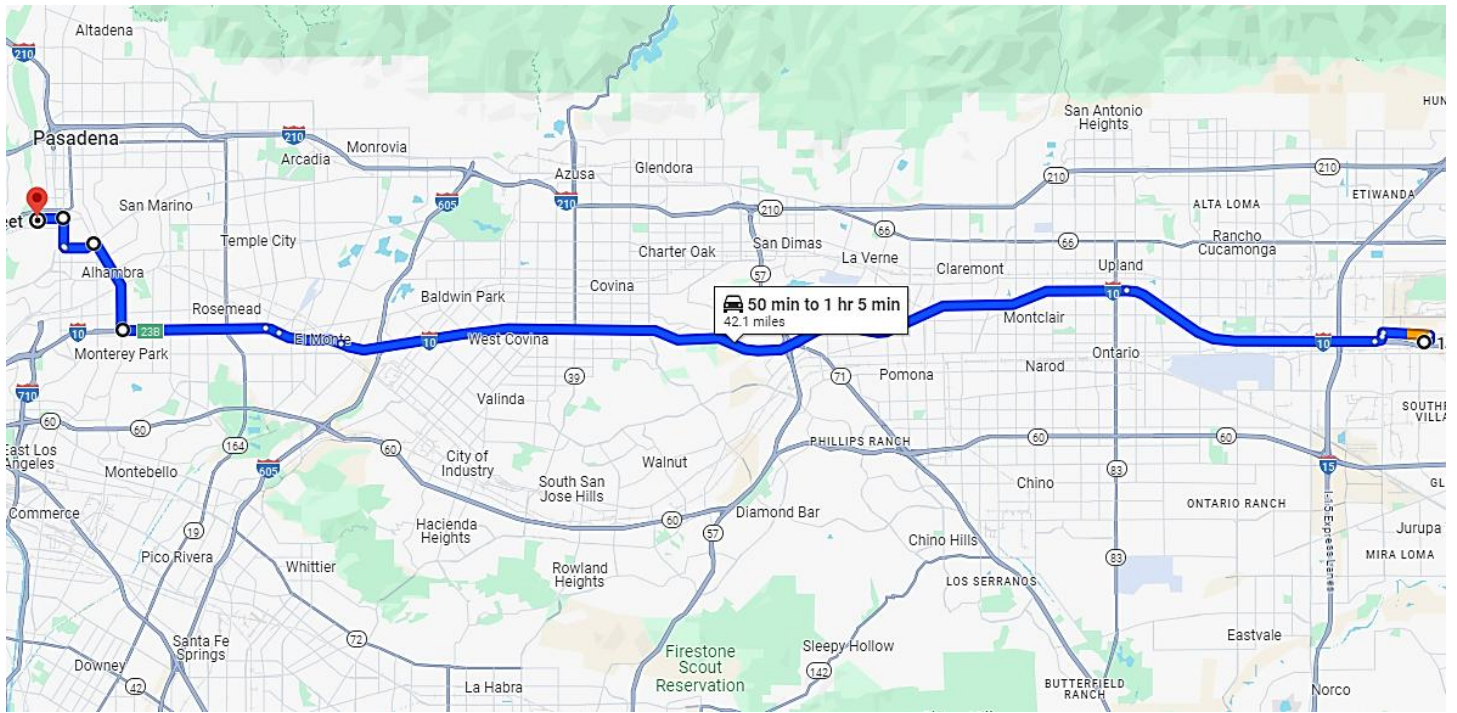

The Information provided in this document is for general purposes only to assist the user with basic understanding of the delivery location, potential maneuvering concerns in the vicinity and the recommended drive path by TruckRouter.com™. This information does not imply or constitute mandatory directions to the user.

STORE 18, S. Pasadena, California

613 Mission Street, S. Pasadena, CA 91030

(626) 441-6263

STANDARD OPERATING PROCEDURE

WHEN DELIVERING TO STORE 18 – S Pasadena, CALIFORNIA, PLEASE FOLLOW THIS PROCEDURE.

- Store Restrictions: **Front Door Deliveries ONLY!** in Parking lot.
- **No Deliveries Before 06:00** or **After 22:00**
- Proceed with **CAUTION**. “Parking lot **Congestion**”.