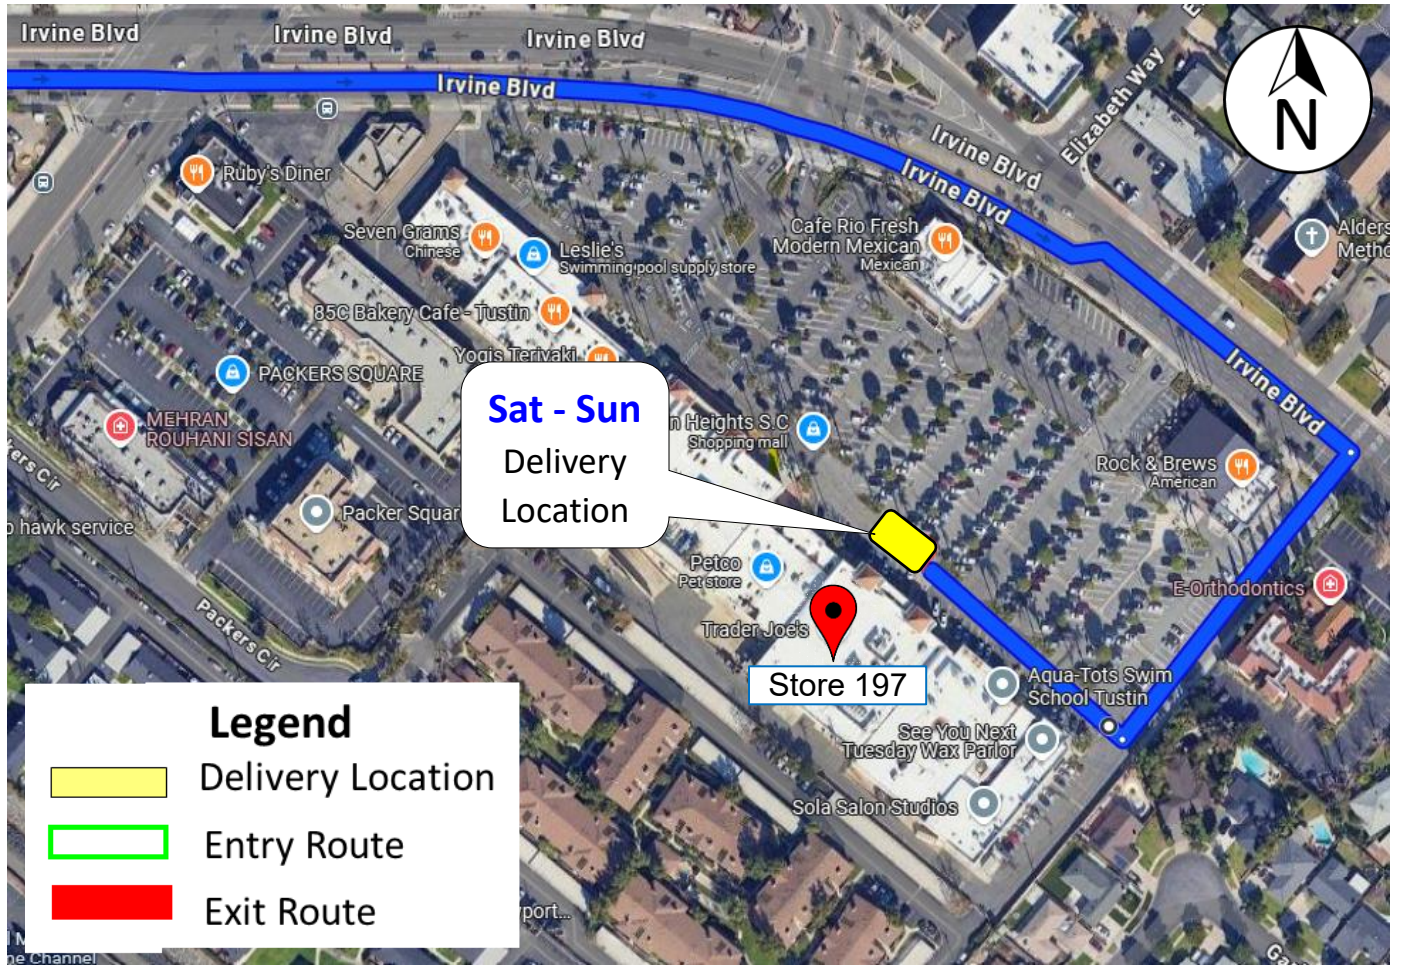

The Information provided in this document is for general purposes only to assist the user with basic understanding of the delivery location, potential maneuvering concerns in the vicinity and the recommended drive path by TruckRouter.com™. This information does not imply or constitute mandatory directions to the user.

- **Saturday – Sunday No Delivery Before 09:00 at the Store Front.**