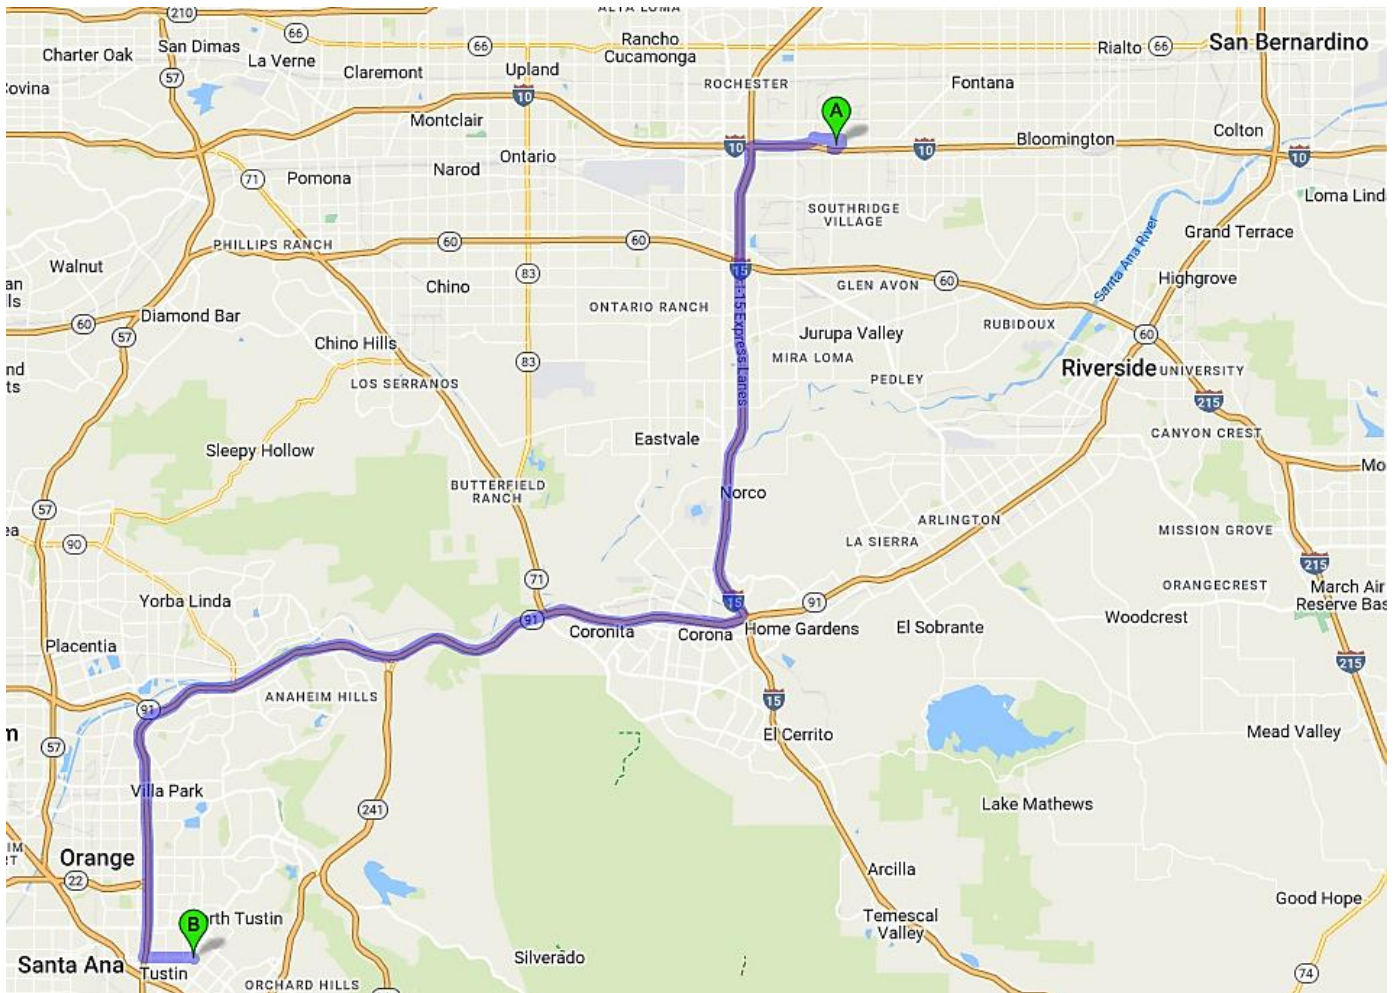

The Information provided in this document is for general purposes only to assist the user with basic understanding of the delivery location, potential maneuvering concerns in the vicinity and the recommended drive path by [TruckRouter.com](https://www.TruckRouter.com)™. This information does not imply or constitute mandatory directions to the user.

STORE 197 Tustin, California

1198 Irvine Blvd, Tustin, CA. 92780

(714) 505-3289

STANDARD OPERATING PROCEDURE

When Delivering to **Store 197** – Tustin CA, please follow this procedure:

Store Restrictions: NOISE ORDINANCE RESTRICTIONS

1. **1. M-F - No Deliveries before 07:00 - Deliver in Back**
2. **2. S-S - No Deliveries before 09:00 - Deliver Store Front.**