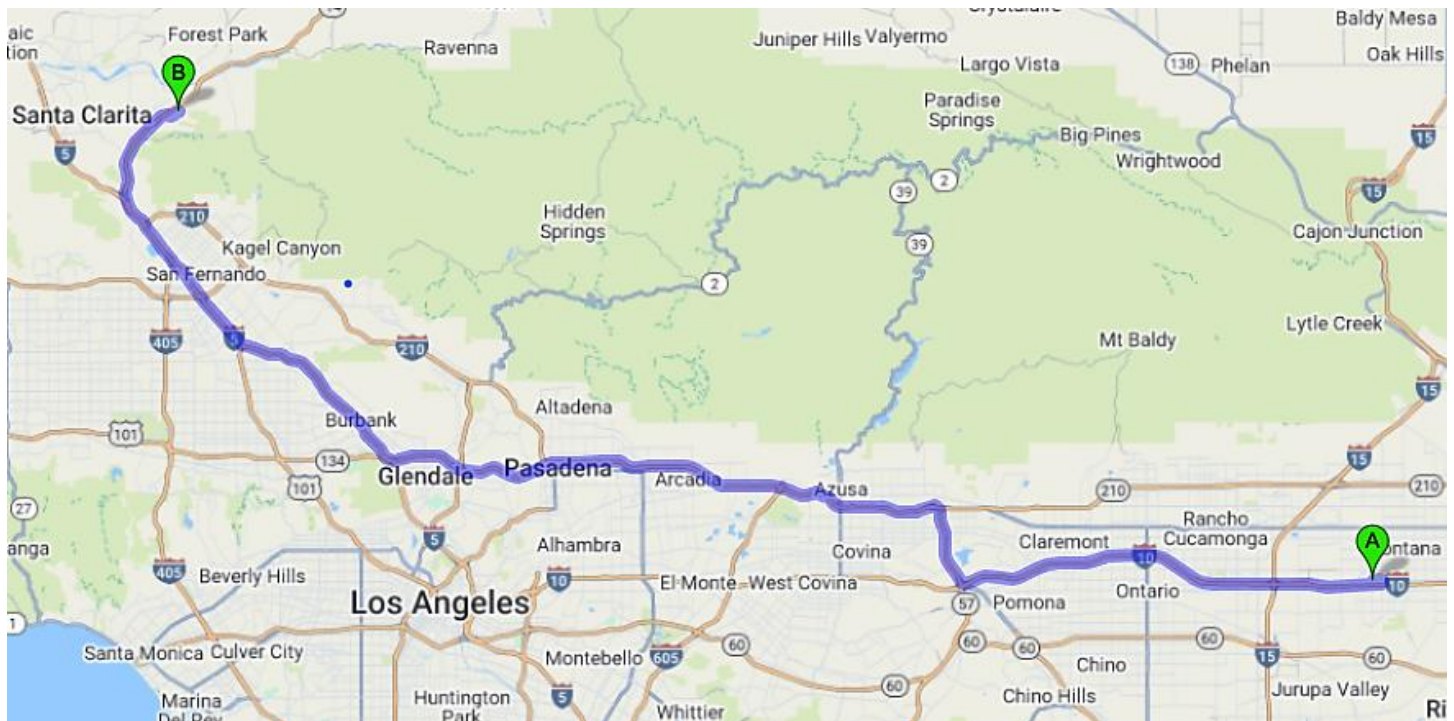

WHEN DELIVERING TO STORE 263 – SANTA CLARITA, CALIFORNIA, PLEASE FOLLOW THIS PROCEDURE:

Store Restrictions: Delivery Dock is in the Rear of the store.

1. Enter / Exit Shopping Center **using** Lost Canyon Rd.

77.3 Miles. 1 hour and 41 minutes' drive.

Driving Direction	Trip Miles	Trip Hours
A 1. Depart from Valley Blvd, Fontana, California 92335	0.0	0:00
↑ 2. Head east on Valley Blvd. Go for 0.4 mi.	0.0	0:00
↘ 3. Turn right onto Citrus Ave. Go for 194 ft.	0.4	0:01
↘ 4. Take ramp onto I-10 W (San Bernardino Fwy) toward Los Angeles. Go for 20.5 mi.	0.5	0:01
↘ 5. Take the exit toward I-210 onto CA-57 N (Orange Fwy). Go for 4.1 mi.	21.0	0:26
↘ 6. Take the left exit toward Pasadena onto I-210 W (Foothill Fwy). Go for 19.4 mi.	25.1	0:31
↑ 7. Keep left onto CA-134 W (Ventura Fwy) toward Del Mar Blvd/CA-110/California Blvd/Ventura. Go for 8....	44.5	0:54
↘ 8. Take exit 5 toward I-5/Golden State Fwy/Sacramento/CA-134/Ventura Fwy/Ventura onto I-5 N (Golden ...	52.5	1:03
↑ 9. Keep right onto I-5-TRUCK-BYP N toward I-5. Go for 2.2 mi.	67.8	1:25
↑ 10. Keep right onto I-5-TRUCK N toward I-5-TRUCK/CA-14. Go for 1.6 mi.	70.0	1:28
↘ 11. Take the exit toward Palmdale/Lancaster onto CA-14 N (Antelope Valley Fwy). Go for 4.8 mi.	71.5	1:31
↘ 12. Take the exit toward Golden Valley Rd. Go for 0.3 mi.	76.3	1:39
↘ 13. Turn right onto Golden Valley Rd. Go for 0.6 mi.	76.6	1:40
↙ 14. Turn Left onto Lost Canyon Rd Go for 0.2 miles.	77.2	1:41
↘ 15. Turn Right into Shopping Center rear entrance.	77.3	1:41
B 16. Arrive at 19037 Golden Valley Rd, Santa Clarita, California 91387-1471	77.3	1:41