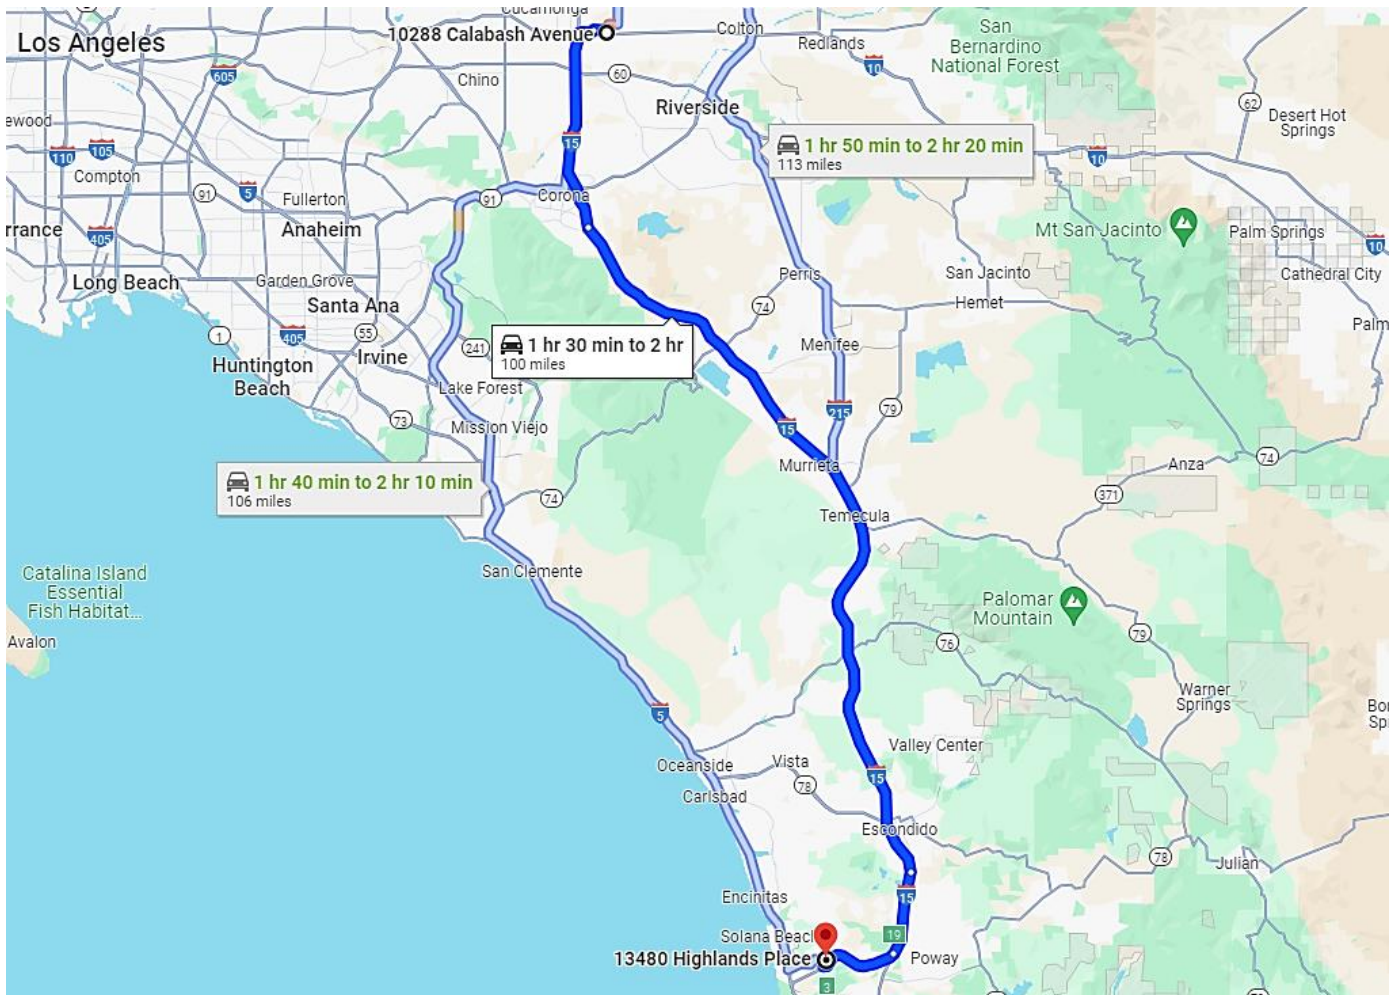

STORE 223 Del Mar, California

13480 Highlands Place, Del Mar, CA 92130

(858) 755-7130

STANDARD OPERATING PROCEDURE

**WHEN DELIVERING TO STORE 223 – DEL MAR, CALIFORNIA,
PLEASE FOLLOW THIS PROCEDURE.**

Note: Unloading Area is in the back of Store.

Directions: 100 Miles. 1 hour and 30 minutes' drive

Driving Direction	Drive for	Trip Miles	Trip Hours
 1. Depart from 10288 Calabash Ave, Fontana, CA 92335	 0.1 mi.	0.0	0:00
 2. Turn right toward Calabash Ave.	 0.4 mi.	0.1	0:01
 3. Turn left onto Calabash Ave.	0.1 mi.	0.5	0:05
 4. Turn left onto Valley Blvd.	0.8 mi.	0.6	0:06
 5. Turn left and take ramp onto I-10 W (San Bernardino Fwy).	1.2 mi.	1.4	0:08
 6. Take the exit toward San Diego onto I-15 S (Ontario Fwy).	62.7 mi.	2.7	0:10
 7. Take exit 46 toward Oceanside.	0.6 mi.	65.4	1:18
 8. Turn right onto Pala Rd (CA-76) toward Bonsall/Oceanside.	14.2 mi.	65.9	1:19
 9. Continue on CA-76 W.	2.9 mi.	80.1	1:35
 10. Turn left and take ramp onto I-5 S (San Diego Fwy).	2.7 mi.	83.0	1:39
 11. Take exit 51B toward CA-78/Escondido/Vista Way onto CA-78 E.	1.5 mi.	85.7	1:42
 12. Take exit 2 toward El Camino Real.	0.3 mi.	87.2	1:44
 13. Turn left onto S El Camino Real (CR-S11).	0.2 mi.	87.5	1:45
 14. Turn left onto Vista Way.	0.2 mi.	87.6	1:46
 15. Turn right onto Via Esmarca.	233 ft.	87.9	1:46
 16. Turn left.	121 ft.	87.9	1:47
 17. Turn left.	 144 ft.	87.9	1:47
 18. Arrive at 2570 Vista Way, Oceanside, CA 92054	0.0 mi.	88.0	1:47

Delivery Information:

- Enter the shopping center from Vista Way.
- Store is located at the South End of the Shopping Center.
- Pull into the front of the store.
- **Note: Unloading Area is Store Front.**

Back of Store

Additional Delivery Guidelines

1. BOL's: Ensure all BOL's are signed.
2. When leaving the store, follow the driveway.
3. Turn RIGHT onto Village Center Loop Rd.
4. Turn LEFT onto Carmel Valley Rd to return to the Freeway.
5. **Note: Always be courteous to the public.**
6. **If there are ANY issues, contact dispatch Immediately.**