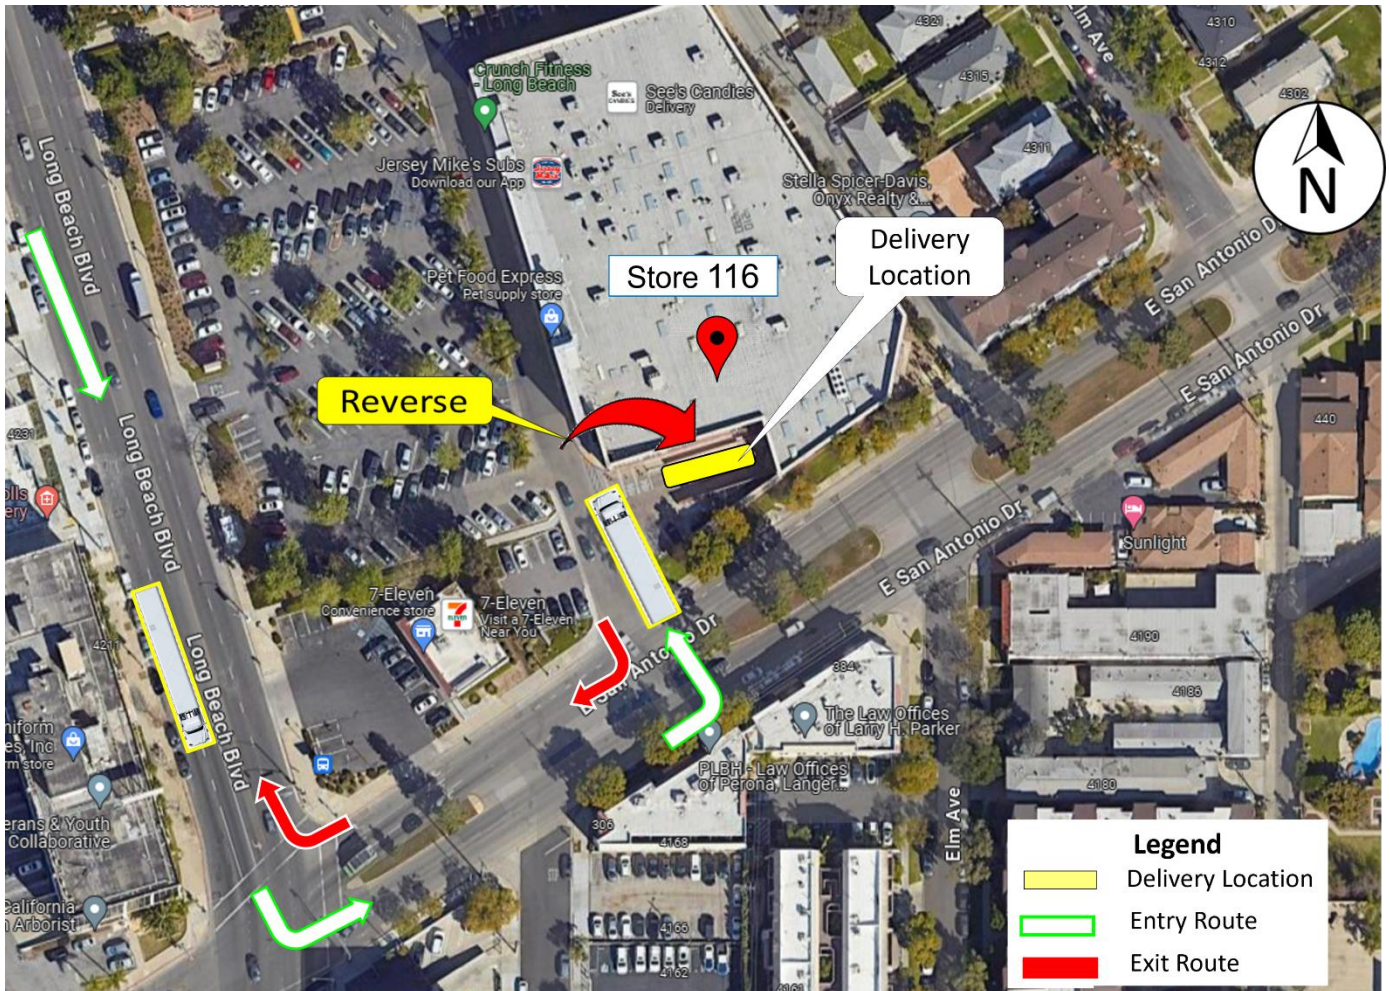

- **Note: Unloading Area is on the side of Store.**

The Information provided in this document is for general purposes only to assist the user with basic understanding of the delivery location, potential maneuvering concerns in the vicinity and the recommended drive path by TruckRouter.com™. This information does not imply or constitute mandatory directions to the user.

Directions: 52.8 Miles 1 hour and 10 minutes' drive

Driving Direction	Drive for	Trip Miles	Trip Hours
A 1. Depart from 10288 Calabash Ave, Fontana, CA 92335	⚠️ 0.1 mi.	0.0	0:00
➡️ 2. Turn right toward Calabash Ave.	⚠️ 0.4 mi.	0.1	0:01
⬅️ 3. Turn left onto Calabash Ave.	0.1 mi.	0.5	0:05
⬅️ 4. Turn left onto Valley Blvd.	0.8 mi.	0.6	0:06
⤴️ 5. Turn left and take ramp onto I-10 W (San Bernardino Fwy).	28.6 mi.	1.4	0:08
⤴️ 6. Take exit 31A onto I-605 S (San Gabriel River Fwy).	12.2 mi.	30.1	0:39
⤴️ 7. Take exit 9B onto I-105 W (Century Fwy).	4.2 mi.	42.3	0:53
⤴️ 8. Take the exit toward Long Beach onto I-710 S (Long Beach Fwy).	4.2 mi.	46.4	0:57
⤴️ 9. Take exit 7A toward Long Beach Blvd South onto N Long Beach Blvd.	2.4 mi.	50.7	1:02
⬅️ 10. Turn left onto E San Antonio Dr.	276 ft.	53.1	1:06
⬅️ 11. Turn left.	⚠️ 190 ft.	53.1	1:07
B 12. Arrive at 4210 Long Beach Blvd, Long Beach, CA 90807	0.0 mi.	53.1	1:07

Delivery Information:

- Enter the shopping center from E San Antonio Dr.
- Store is located at the South End of the Shopping Center.
- Back into the 1st dock on the side of the Store.
- **Note: Unloading Area is on side of Store.**

Front of Store

Additional Delivery Guidelines

1. BOL's: Ensure all BOL's are signed.
2. When leaving the store, turn LEFT onto San Antonio Dr.
3. Turn RIGHT onto Long Beach Blvd to return to the Freeway.
4. **Note: Always be courteous to the public.**
5. **If there are ANY issues, contact dispatch Immediately.**