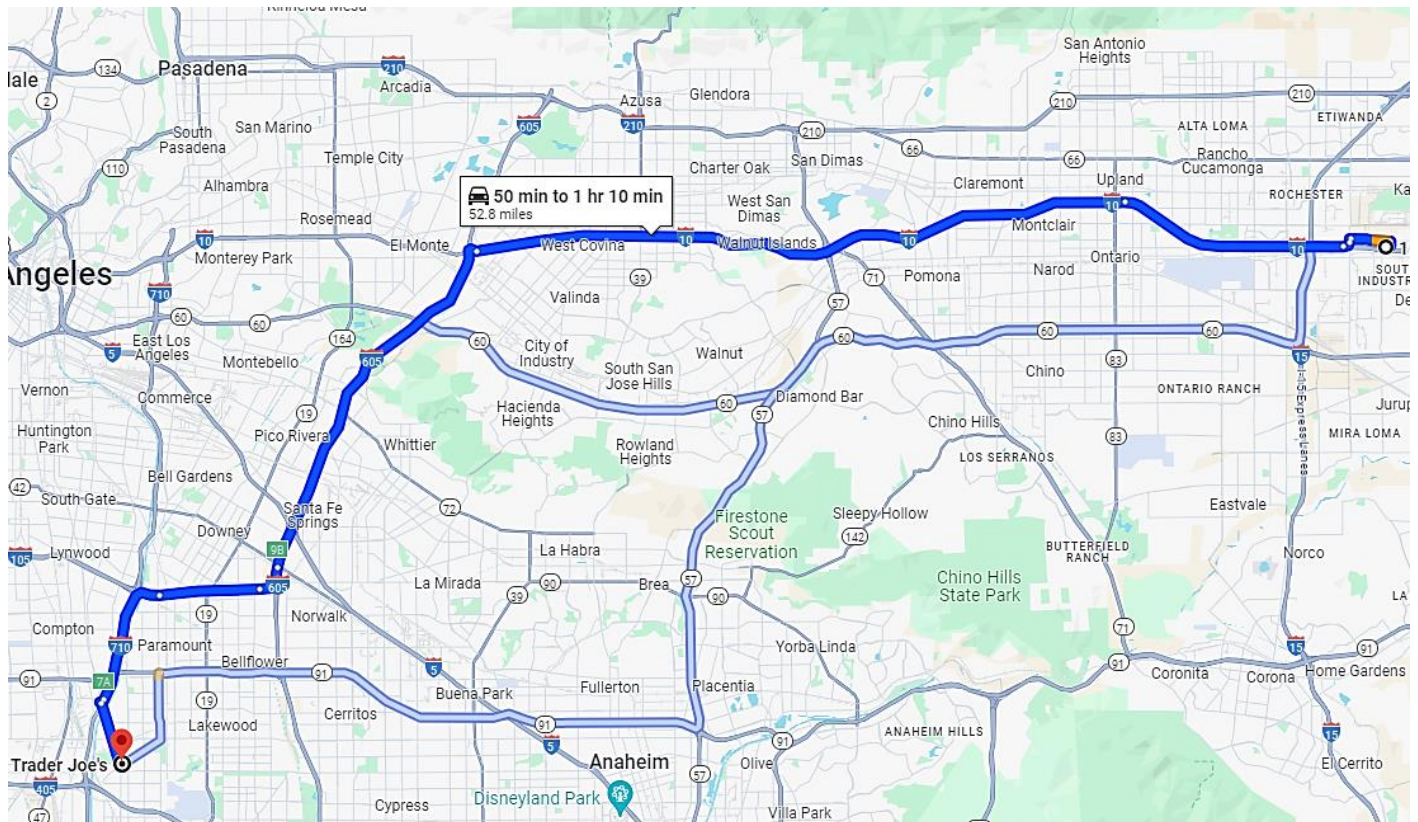

STORE 116 Long Beach, California

4210 Long Beach Blvd Long Beach CA, 90807

(562) 422-1020

STANDARD OPERATING PROCEDURE

**WHEN DELIVERING TO STORE 116 – LONG BEACH, CALIFORNIA,
PLEASE FOLLOW THIS PROCEDURE.**

- **Note: Unloading Area is on the side of Store.**

The Information provided in this document is for general purposes only to assist the user with basic understanding of the delivery location, potential maneuvering concerns in the vicinity and the recommended drive path by TruckRouter.com™. This information does not imply or constitute mandatory directions to the user.

Directions: 52.8 Miles 1 hour and 10 minutes' drive

Driving Direction	Drive for	Trip Miles	Trip Hours
A 1. Depart from 10288 Calabash Ave, Fontana, CA 92335	⚠️ 0.1 mi.	0.0	0:00
➡️ 2. Turn right toward Calabash Ave.	⚠️ 0.4 mi.	0.1	0:01
⬅️ 3. Turn left onto Calabash Ave.	0.1 mi.	0.5	0:05
⬅️ 4. Turn left onto Valley Blvd.	0.8 mi.	0.6	0:06
⤴️ 5. Turn left and take ramp onto I-10 W (San Bernardino Fwy).	28.6 mi.	1.4	0:08
⤴️ 6. Take exit 31A onto I-605 S (San Gabriel River Fwy).	12.2 mi.	30.1	0:39
⤴️ 7. Take exit 9B onto I-105 W (Century Fwy).	4.2 mi.	42.3	0:53
⤴️ 8. Take the exit toward Long Beach onto I-710 S (Long Beach Fwy).	4.2 mi.	46.4	0:57
⤴️ 9. Take exit 7A toward Long Beach Blvd South onto N Long Beach Blvd.	2.4 mi.	50.7	1:02
⬅️ 10. Turn left onto E San Antonio Dr.	276 ft.	53.1	1:06
⬅️ 11. Turn left.	⚠️ 190 ft.	53.1	1:07
B 12. Arrive at 4210 Long Beach Blvd, Long Beach, CA 90807	0.0 mi.	53.1	1:07

Delivery Information:

- Enter the shopping center from E San Antonio Dr.
- Store is located at the South End of the Shopping Center.
- Back into the 1st dock on the side of the Store.
- **Note: Unloading Area is on side of Store.**