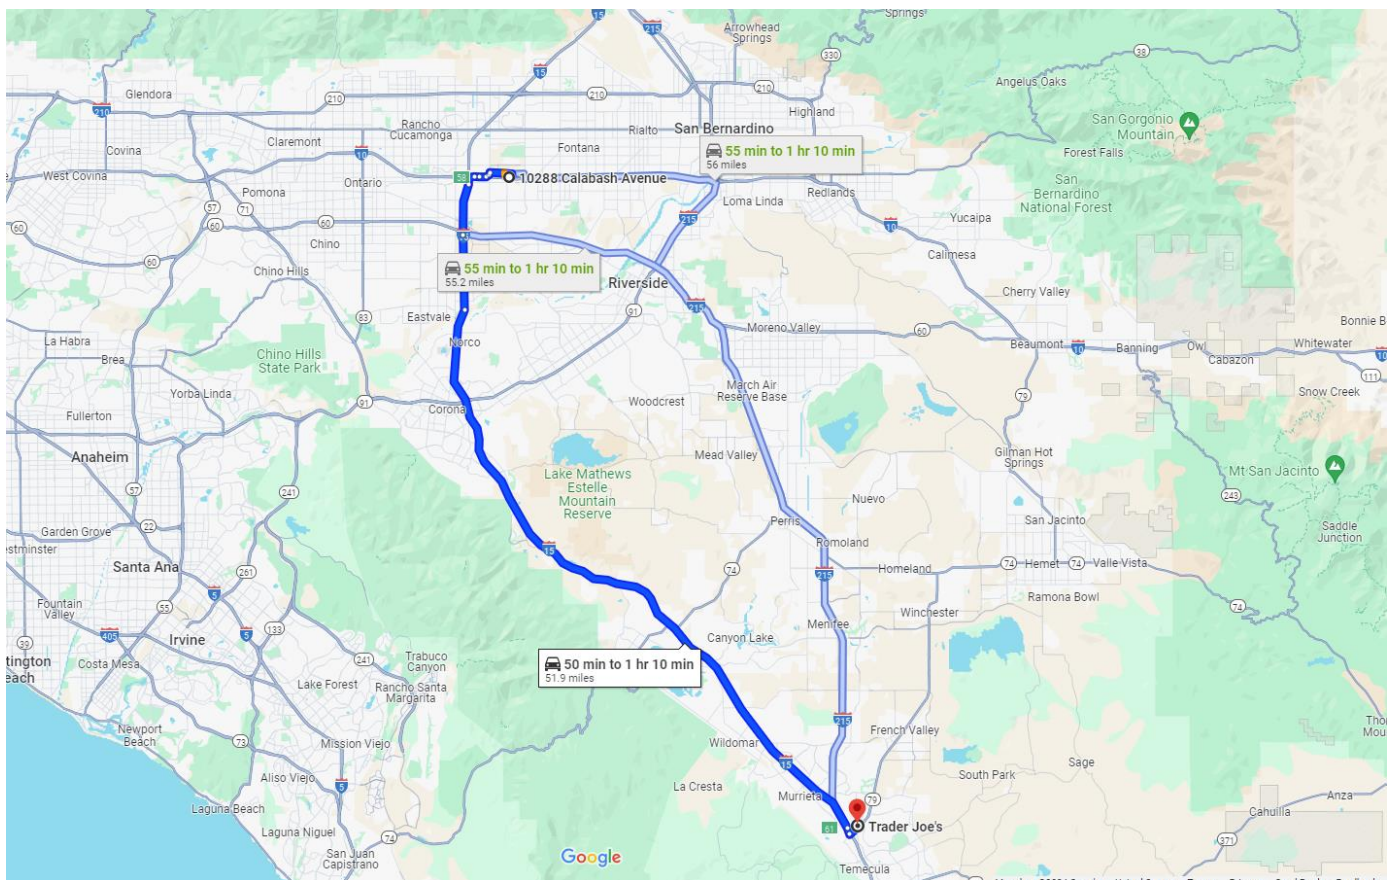

STORE 102, Temecula, California

40665 Winchester Rd, Temecula, CA 92591

(951) 296-9964

STANDARD OPERATING PROCEDURE

WHEN DELIVERING TO STORE 102– Temecula, CALIFORNIA, PLEASE FOLLOW THIS PROCEDURE.

- **Note: Delivers in the Back of the Store.**

The Information provided in this document is for general purposes only to assist the user with basic understanding of the delivery location, potential maneuvering concerns in the vicinity and the recommended drive path by TruckRouter.com[™]. This information does not imply or constitute mandatory directions to the user.

Directions: 55.2 Miles 55 minutes' drive

Driving Direction	Trip Miles	Trip Hours
A 1. Depart from 40665 Winchester Rd, Temecula, California 92591-5509	0.0	0:00
↑ 2. Head northeast. Go for 121 ft.	0.0	0:00
↘ 3. Turn right. Go for 157 ft.	0.0	0:00
↙ 4. Turn left toward Margarita Mdws. Go for 282 ft.	0.1	0:01
↘ 5. Turn right onto Margarita Mdws. Go for 220 ft.	0.1	0:02
↘ 6. Turn right onto Winchester Rd (CA-79 S). Go for 0.6 mi.	0.1	0:02
↘ 7. Turn right and take ramp onto I-15 N (Temecula Valley Fwy) toward Riverside/Los Angeles. Go for 47.5...	0.8	0:03
↘ 8. Take exit 109 toward San Bernardino onto I-10 E (San Bernardino Fwy). Go for 1.3 mi.	48.2	0:56
↘ 9. Take exit 59 toward Valley Blvd onto Valley Blvd. Go for 1.8 mi.	49.5	0:57
↘ 10. Turn right onto Calabash Ave. Go for 0.3 mi.	51.4	1:00
↘ 11. Turn right. Go for 0.1 mi.	51.6	1:01
↑ 12. Arrive at your destination on the right.	51.8	1:02
B 13. Arrive at 10288 Calabash Ave, Fontana, California 92335-5272	51.8	1:02

Delivery Information:

- Enter the shopping center from Winchester Rd.
- Store is located at the middle of the Shopping Center.
- **Note: The unloading Area is at the back of the Store.**

Delivery Location Rear of building.