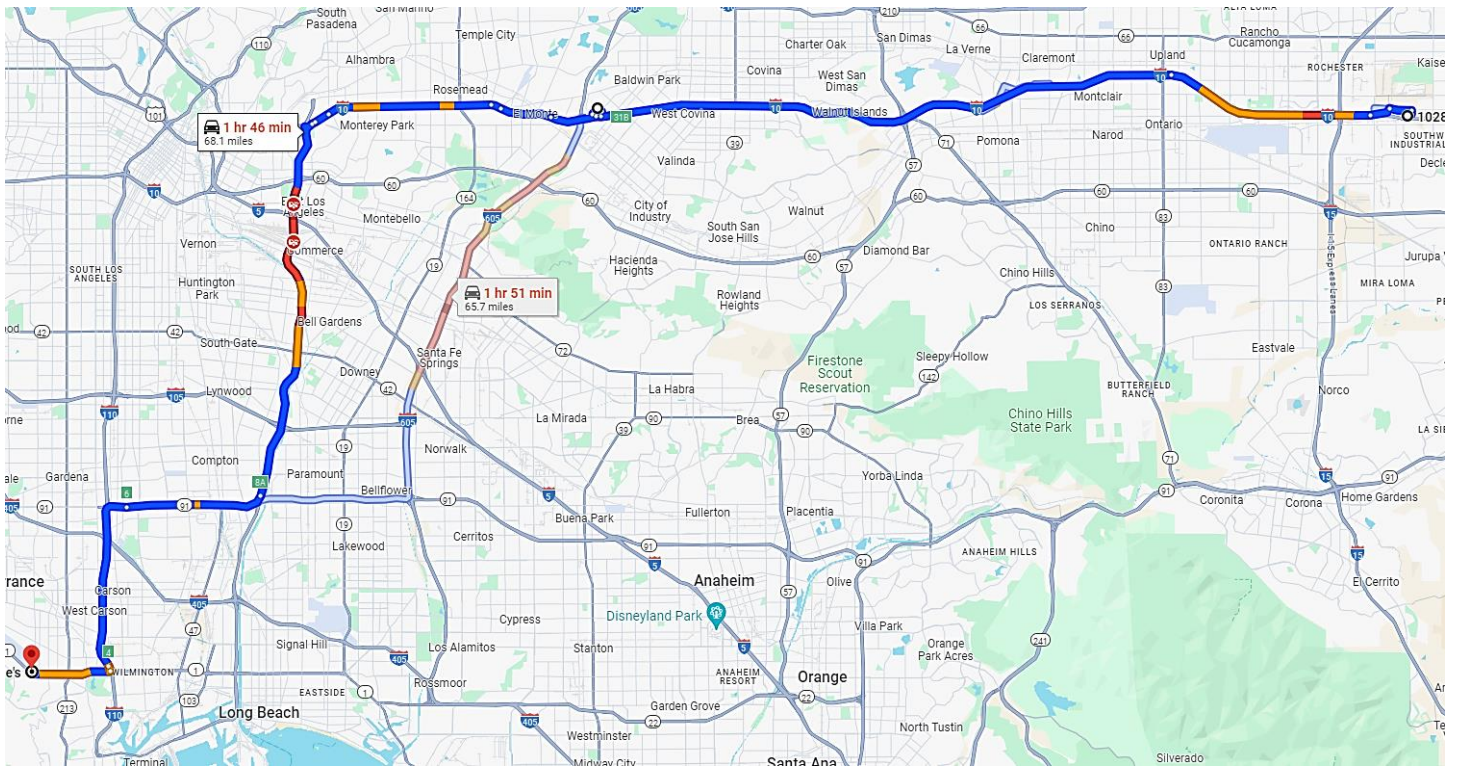

The Information provided in this document is for general purposes only to assist the user with basic understanding of the delivery location, potential maneuvering concerns in the vicinity and the recommended drive path by TruckRouter.com™. This information does not imply or constitute mandatory directions to the user.

STORE 29 Torrance, California

2545 Pacific Coast Highway Torrance CA 90505

(310) 326-9520

STANDARD OPERATING PROCEDURE

WHEN DELIVERING TO STORE 29 – Torrance CA, PLEASE FOLLOW THIS PROCEDURE.

- **Note: Unloading Area is Store Front.**