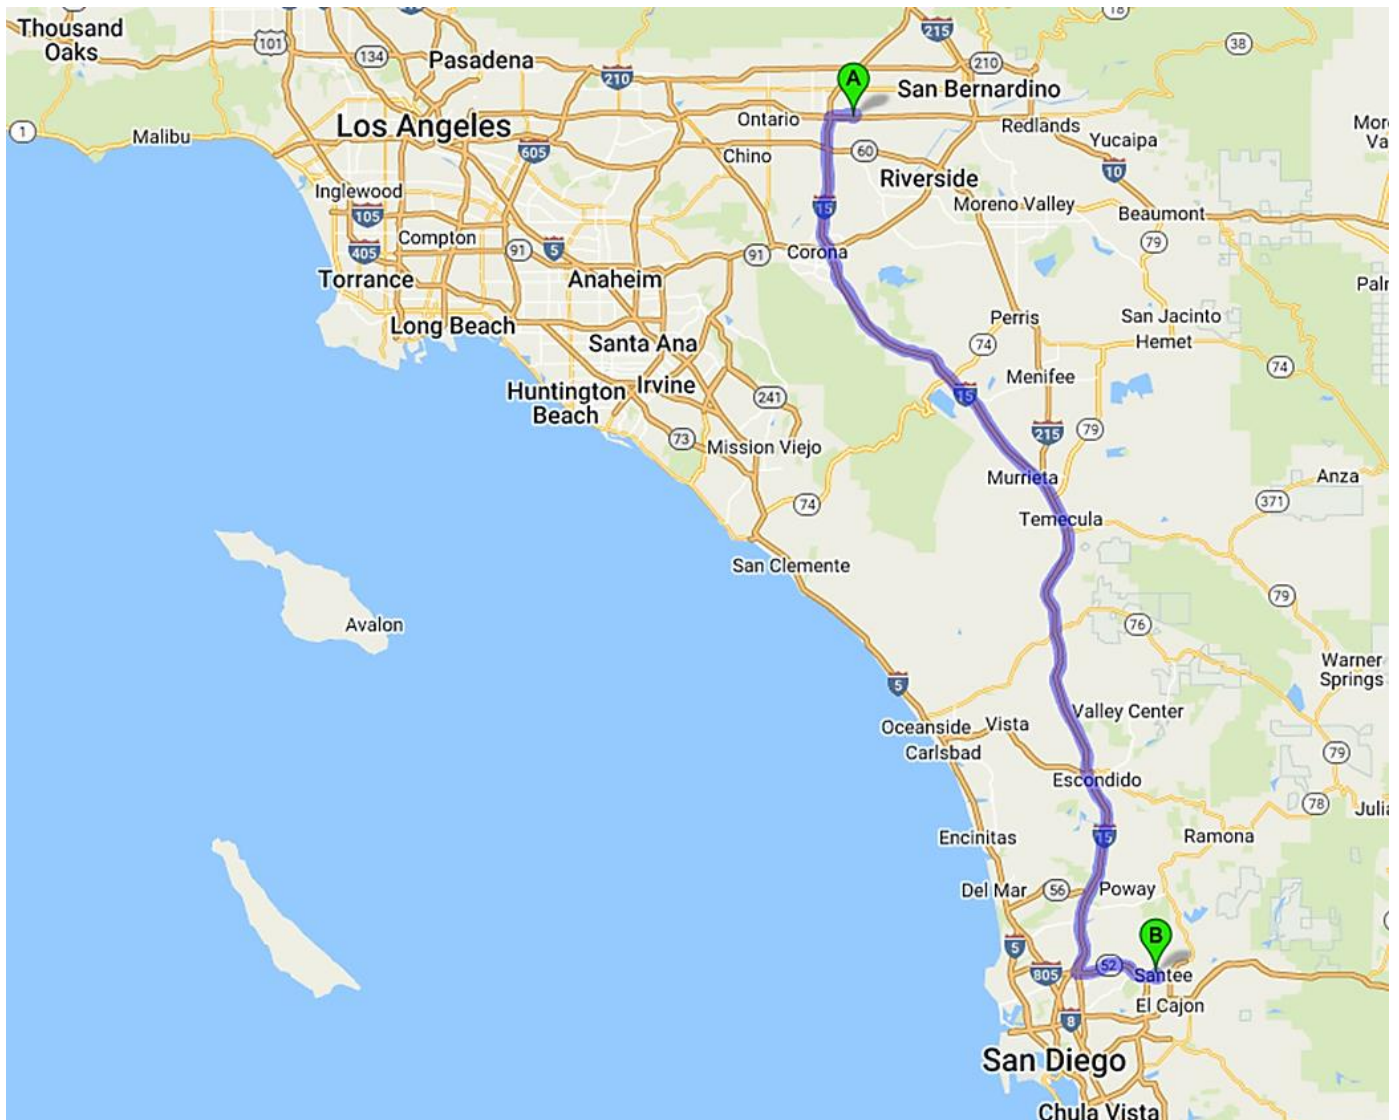

STORE 260 Santee, California

9680 Mission Gorge Road, Santee, CA. 92071

(951) 781-2378

STANDARD OPERATING PROCEDURE

When Delivering to **Store 260** – Santee CA, please follow this procedure:

Store Restrictions: NONE

Directions: 111.6 Miles. 2 hour and 25 minutes' drive

Driving Direction	Trip Miles	Trip Hours
A 1. Depart from 10288 Calabash Ave, Fontana, California 92335-5272	0.0	0:00
↑ 2. Head west. Go for 0.1 mi.	0.0	0:00
↘ 3. Turn right toward Calabash Ave. Go for 0.4 mi.	0.1	0:01
↙ 4. Turn left onto Calabash Ave. Go for 0.1 mi.	0.5	0:05
↙ 5. Turn left onto Valley Blvd. Go for 0.8 mi.	0.6	0:06
↙ 6. Turn left and take ramp onto I-10 W (San Bernardino Fwy). Go for 1.2 mi.	1.4	0:08
↘ 7. Take the exit toward San Diego onto I-15 S (Ontario Fwy). Go for 98.8 mi.	2.7	0:10
↘ 8. Take exit 11 onto CA-52 E. Go for 9.2 mi.	101.5	2:07
↘ 9. Take exit 17 toward Cuyamaca St. Go for 0.3 mi.	110.7	2:21
↙ 10. Turn left onto Cuyamaca St. Go for 0.4 mi.	111.0	2:22
↙ 11. Turn left onto Mission Gorge Rd. Go for 0.1 mi.	111.4	2:24
B 12. Arrive at 9680 Mission Gorge Rd, Santee, California 92071-3806	111.6	2:25

Alley Entrance just past Wiener Schnitzel from Mission Gorge Road.

Loading Dock: Located in the Northwest corner of the building

The Information provided in this document is for general purposes only to assist the user with basic understanding of the delivery location, potential maneuvering concerns in the vicinity and the recommended drive path by [TruckRouter.com](https://www.TruckRouter.com)[™]. This information does not imply or constitute mandatory directions to the user.