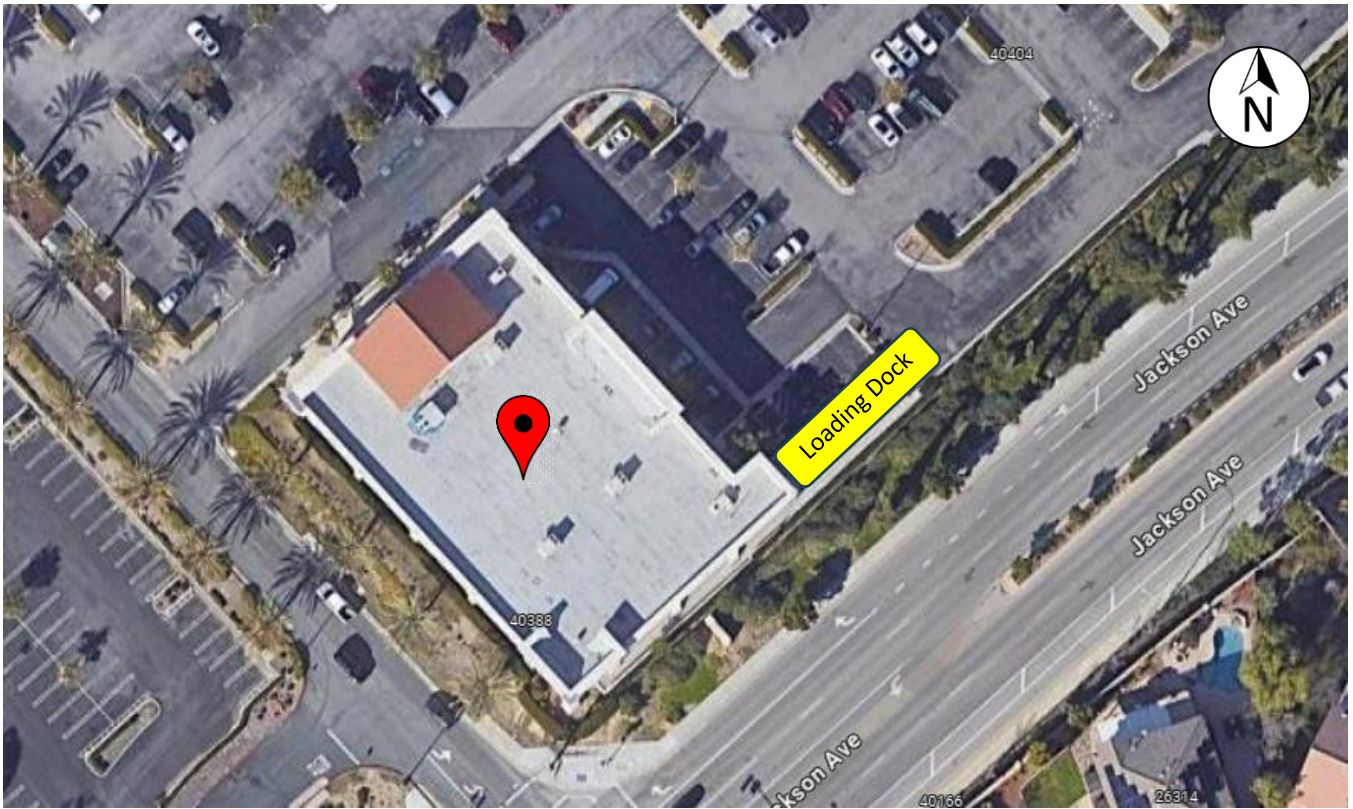

### STANDARD OPERATING PROCEDURE

**WHEN DELIVERING TO STORE 258 – MURRIETTA, CALIFORNIA. PLEASE FOLLOW THIS PROCEDURE:**

**Store Restrictions:** Delivery is at loading dock NE Corner on bldg. side.

The Information provided in this document is for general purposes only to assist the user with basic understanding of the delivery location, potential maneuvering concerns in the vicinity and the recommended drive path by [TruckRouter.com](https://TruckRouter.com)™. This information does not imply or constitute mandatory directions to the user.

## Delivery Instructions: Follow directions below:

1. Delivery is done at the loading dock NE corner of the building.
2. **Must Exit** by the rear alley of adjacent buildings.

## Store Front

The Information provided in this document is for general purposes only to assist the user with basic understanding of the delivery location, potential maneuvering concerns in the vicinity and the recommended drive path by [TruckRouter.com](https://www.TruckRouter.com)™. This information does not imply or constitute mandatory directions to the user.

## Loading dock NE corner of the building.