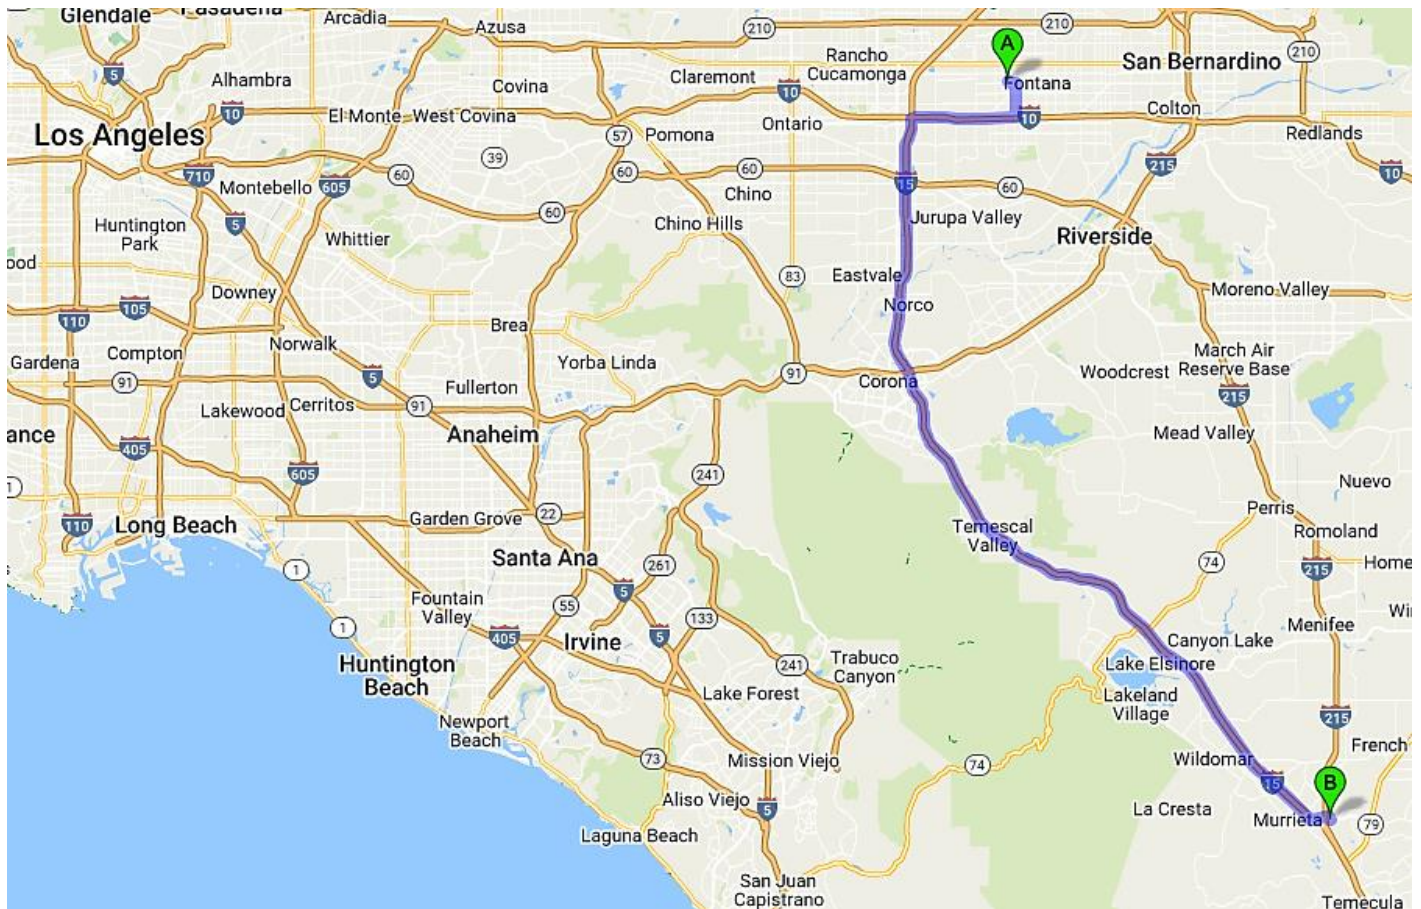

### STANDARD OPERATING PROCEDURE

**WHEN DELIVERING TO STORE 258 – MURRIETTA, CALIFORNIA. PLEASE FOLLOW THIS PROCEDURE:**

**Store Restrictions:** Delivery is at loading dock NE Corner on bldg. side.

The Information provided in this document is for general purposes only to assist the user with basic understanding of the delivery location, potential maneuvering concerns in the vicinity and the recommended drive path by [TruckRouter.com](https://TruckRouter.com)™. This information does not imply or constitute mandatory directions to the user.

## 53.8 Miles. 1 hour and 19 minutes' drive.

Driving Direction	Trip Miles	Trip Hours	Time Stamp
<b>A</b> 1. Depart from 92335 Fontana, CA	0.0	0:00	07/01/2024 4:00:00 PM
↑ 2. Head toward Ceres Ave on Almeria Ave. Go for 223 ft.	0.0	0:00	07/01/2024 4:00:00 PM
↶ 3. Turn left onto Ceres Ave. Go for 0.1 mi.	0.0	0:00	07/01/2024 4:00:29 PM
↷ 4. Turn right onto Catawba Ave. Go for 351 ft.	0.2	0:01	07/01/2024 4:00:58 PM
↶ 5. Turn left onto Merrill Ave. Go for 0.2 mi.	0.2	0:02	07/01/2024 4:01:44 PM
↷ 6. Turn right onto Citrus Ave. Go for 1.5 mi.	0.5	0:03	07/01/2024 4:02:31 PM
↷ 7. Take ramp onto I-10 W (San Bernardino Fwy) toward Los Angeles. Go for 4.8 mi.	2.0	0:06	07/01/2024 4:08:15 PM
↷ 8. Take the exit toward San Diego onto I-15 S (Ontario Fwy). Go for 45.5 mi.	6.8	0:12	07/01/2024 4:11:51 PM
↷ 9. Take exit 64 toward Murrieta Hot Springs Rd. Go for 0.3 mi.	52.3	1:14	07/01/2024 5:13:58 PM
↶ 10. Turn left onto Murrieta Hot Springs Rd toward I-215 N. Go for 0.8 mi.	52.6	1:15	07/01/2024 5:14:48 PM
↑ 11. Keep left onto Murrieta Hot Springs Rd. Go for 0.2 mi.	53.4	1:17	07/01/2024 5:16:57 PM
↷ 12. Turn right onto Alta Murrieta Dr. Go for 0.2 mi.	53.6	1:18	07/01/2024 5:17:49 PM
↶ 13. Turn left. Go for 190 ft.	53.8	1:19	07/01/2024 5:18:32 PM
↑ 14. Arrive at your destination on the right.	53.8	1:19	07/01/2024 5:18:53 PM
<b>B</b> 15. Arrive at 40388 Murrieta Hot Springs Rd, Murrieta, California 92563-6408	53.8	1:19	07/01/2024 5:18:53 PM