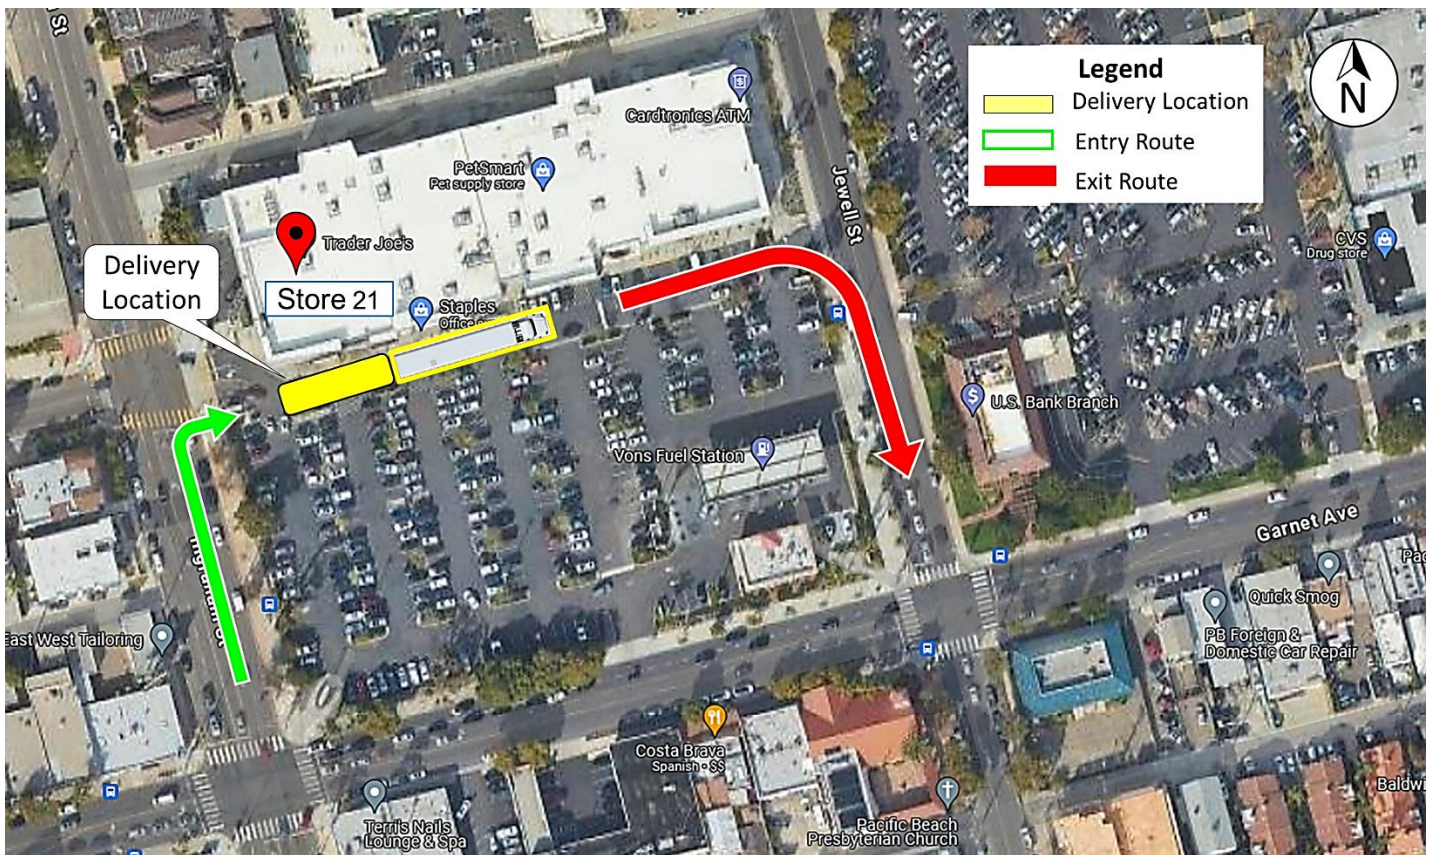

## Directions: 112 Miles. 2 hour and 41 minutes' drive

Driving Direction	Trip Miles	Trip Hours
<b>A</b> 1. Depart from 10288 Calabash Ave, Fontana, California 92335-5272	0.0	0:00
↑ 2. Head west. Go for 0.1 mi.	0.0	0:00
↗ 3. Turn right toward Calabash Ave. Go for 0.4 mi.	0.1	0:01
↖ 4. Turn left onto Calabash Ave. Go for 0.1 mi.	0.5	0:05
↖ 5. Turn left onto Valley Blvd. Go for 0.8 mi.	0.6	0:06
↖ 6. Turn left and take ramp onto I-10 W (San Bernardino Fwy). Go for 1.2 mi.	1.4	0:08
↘ 7. Take the exit toward San Diego onto I-15 S (Ontario Fwy). Go for 97.3 mi.	2.7	0:10
↘ 8. Take exit 12 toward Downtown onto CA-163 S (Cabrillo Fwy). Go for 3.6 mi.	100.0	2:19
↘ 9. Take exit 7B toward Balboa Avenue/Balboa Ave West. Go for 0.4 mi.	103.5	2:23
↖ 10. Turn left onto Mercury St toward Balboa Ave/Airport. Go for 358 ft.	103.9	2:24
↗ 11. Turn right onto Balboa Ave (CA-274). Go for 4.8 mi.	104.0	2:25
↑ 12. Keep left onto Balboa Ave. Go for 0.8 mi.	108.8	2:37
↗ 13. Turn right onto Jewell St. Go for 0.1 mi.	109.6	2:40
↖ 14. Turn left onto Garnet Ave. Go for 0.1 mi.	109.7	2:41
↑ 15. Arrive at Garnet Ave. Your destination is on the right.	109.8	2:41
<b>B</b> 16. Arrive at 1604 Garnet Ave, San Diego, California 92109-3116	109.8	2:41

Level of Difficulty: **LOW**

The Information provided in this document is for general purposes only to assist the user with basic understanding of the delivery location, potential maneuvering concerns in the vicinity and the recommended drive path by [TruckRouter.com](https://www.TruckRouter.com)™. This information does not imply or constitute mandatory directions to the user.

## Delivery Information:

- Enter the shopping center from Ingraham Street.
- Store is located at the Northwest corner of the Shopping Center.
- Pull into the front of the store.
- **Note: Loading Area is Store Front.**