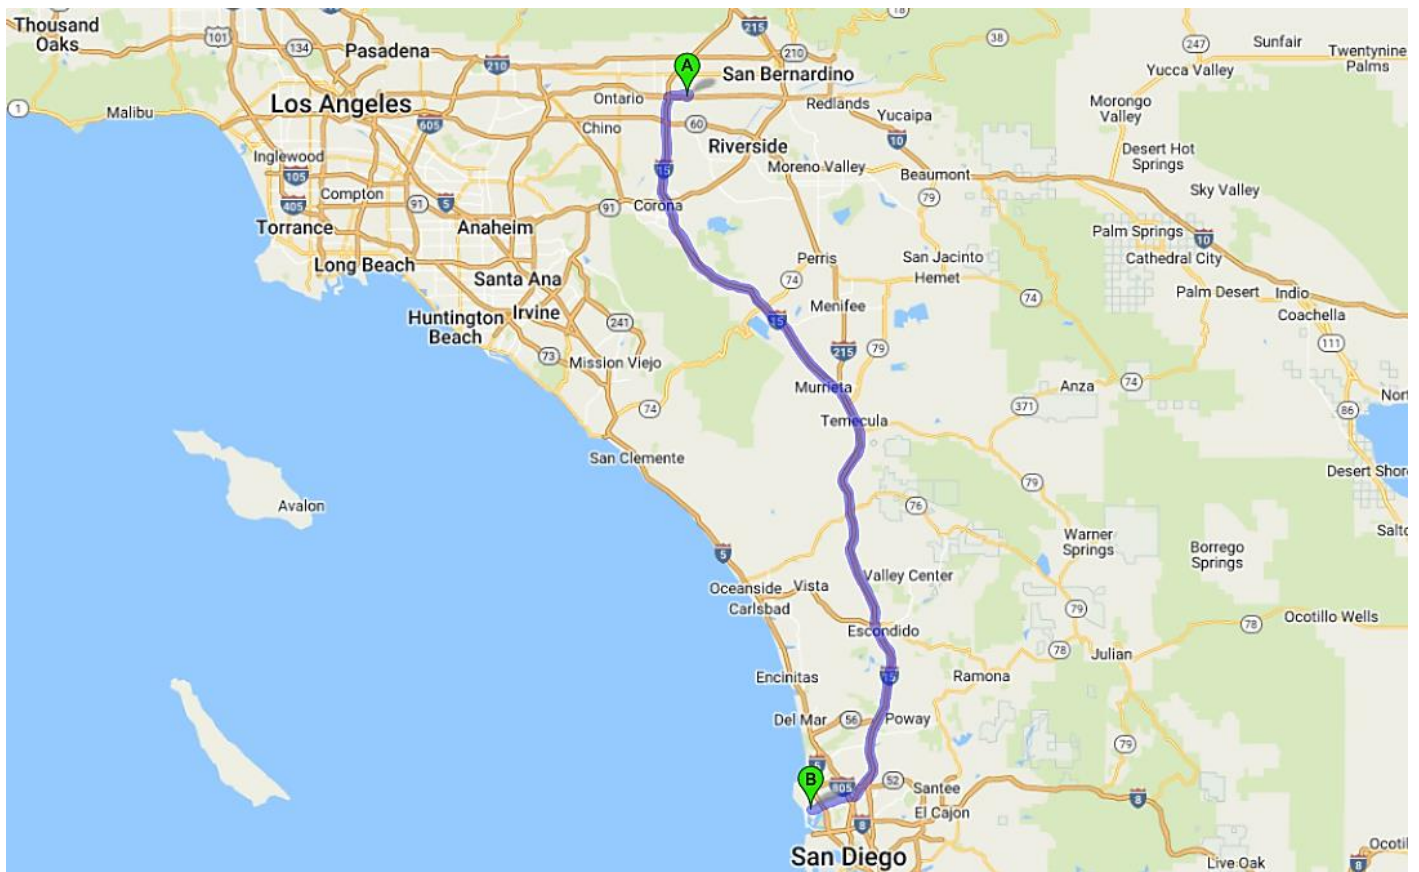

The Information provided in this document is for general purposes only to assist the user with basic understanding of the delivery location, potential maneuvering concerns in the vicinity and the recommended drive path by [TruckRouter.com](https://www.TruckRouter.com)™. This information does not imply or constitute mandatory directions to the user.

STORE 21 Pacific Beach, California

[1604 Garnet Ave, San Diego, CA. 92109](#)

[(858) 581-9101](tel:(858)581-9101)

STANDARD OPERATING PROCEDURE

When Delivering to **Store 21** – Pacific Beach CA, please follow this procedure:

Store Restrictions:

- **NOISE RESTRICTION. DO NOT PARK BEHIND THE STORE.**
- **NO Deliveries Before 07:00 OR After 22:00**
- **FRONT DOOR DELIVERY WITH 48'FT TRAILER PREFERRED.**