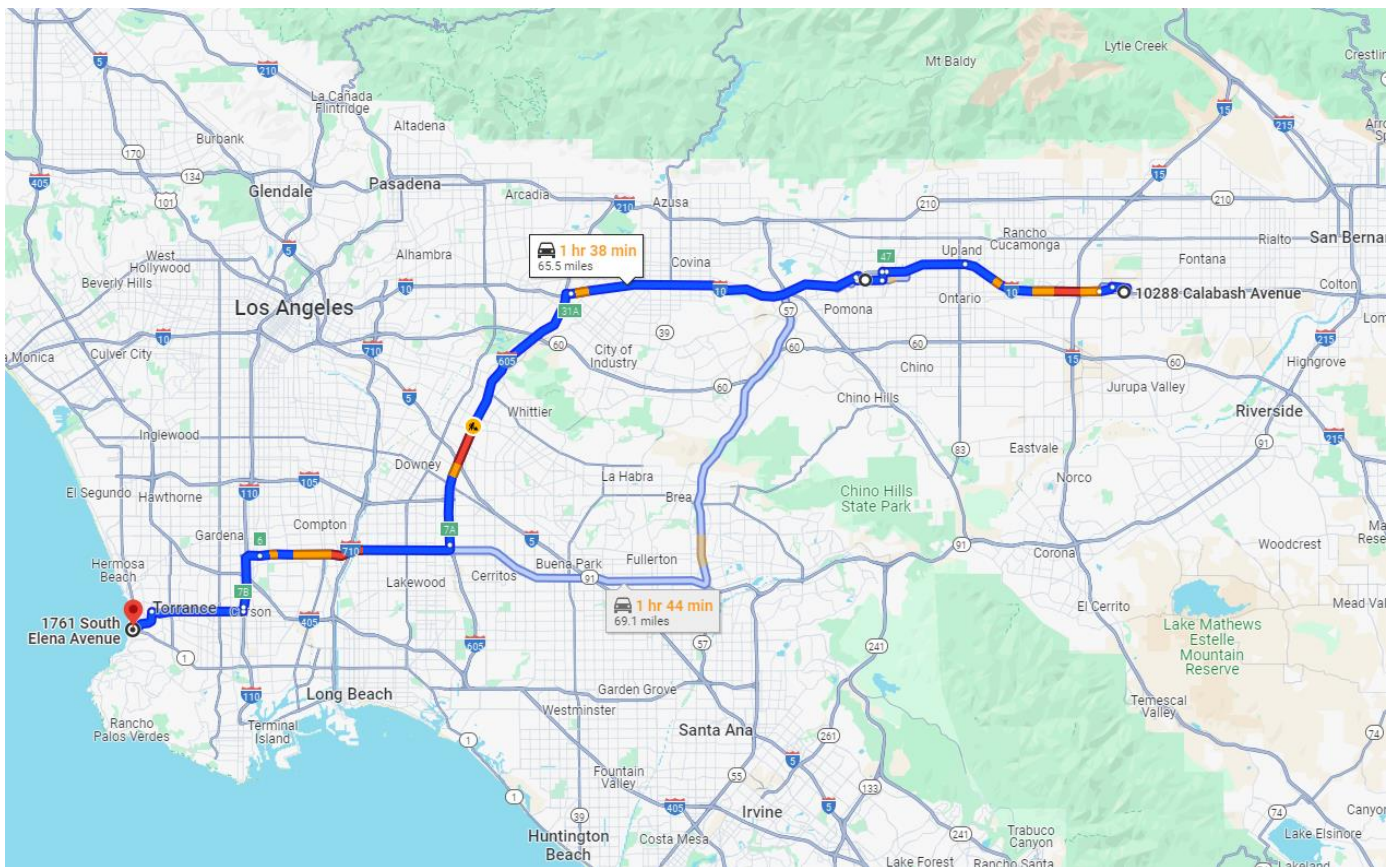

- Do **NOT** make **RIGHT** Turn into alley. You will hit building awning.
- **Note: Unloading Area is behind the store.**

The Information provided in this document is for general purposes only to assist the user with basic understanding of the delivery location, potential maneuvering concerns in the vicinity and the recommended drive path by TruckRouter.com™. This information does not imply or constitute mandatory directions to the user.

Directions: 65.4 Miles 1 hour and 15 minutes' drive

Driving Direction	Drive for	Trip Miles	Trip Hours
A 1. Depart from 10288 Calabash Ave, Fontana, CA 92335	⚠️ 0.1 mi.	0.0	0:00
➡️ 2. Turn right toward Calabash Ave.	⚠️ 0.4 mi.	0.1	0:01
⬅️ 3. Turn left onto Calabash Ave.	0.1 mi.	0.5	0:05
⬅️ 4. Turn left onto Valley Blvd.	0.8 mi.	0.6	0:06
⤵️ 5. Turn left and take ramp onto I-10 W (San Bernardino Fwy).	28.6 mi.	1.4	0:08
⤵️ 6. Take exit 31A onto I-605 S (San Gabriel River Fwy).	12.2 mi.	30.1	0:39
⤵️ 7. Take exit 9B onto I-105 W (Century Fwy).	4.2 mi.	42.3	0:53
⤵️ 8. Take the exit toward Long Beach onto I-710 S (Long Beach Fwy).	3.2 mi.	46.4	0:57
⤵️ 9. Take exit 8A toward Freeway onto CA-91 W (Gardena Fwy).	4.8 mi.	49.7	1:01
⤵️ 10. Take the exit toward San Pedro onto I-110 S (Harbor Fwy).	6.2 mi.	54.5	1:06
⤵️ 11. Take exit 4 toward Pacific Coast Hwy/CA-1.	0.2 mi.	60.7	1:12
➡️ 12. Turn right onto W Pacific Coast Hwy (CA-1) toward Harbor City/Lomita.	6.5 mi.	60.9	1:13
↺️ 13. Make a U-Turn onto S Pacific Coast Hwy (CA-1 S).	217 ft.	67.5	1:24
➡️ 14. Turn right onto Vista del Mar.	0.1 mi.	67.5	1:25
⤴️ 15. Turn slightly right onto Avenida del Norte.	20 ft.	67.6	1:25
B 16. Arrive at 1761 S Elena Ave, Redondo Beach, CA 90277	0.0 mi.	67.6	1:25