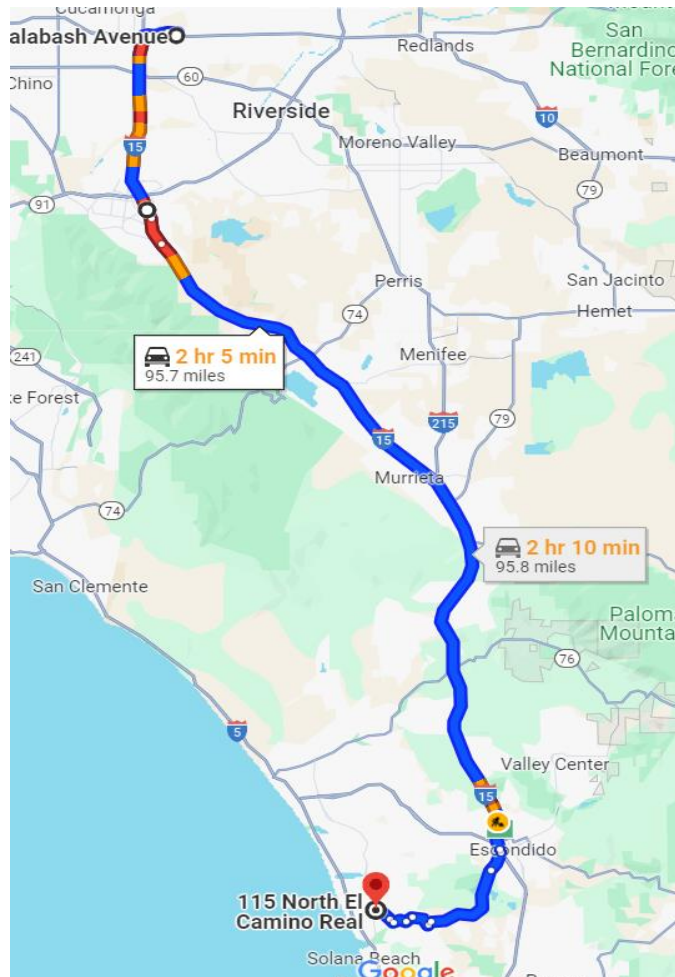

## STANDARD OPERATING PROCEDURE

WHEN DELIVERING TO STORE 25 – ENCINITAS, CALIFORNIA, PLEASE FOLLOW THIS PROCEDURE.

- **Note: Unloading is at the Store Front.**

The Information provided in this document is for general purposes only to assist the user with basic understanding of the delivery location, potential maneuvering concerns in the vicinity and the recommended drive path by [TruckRouter.com](https://TruckRouter.com)™. This information does not imply or constitute mandatory directions to the user.

## Directions: Miles 94.9 1 hour and 56minutes' drive

Driving Direction	Drive for	Trip Miles	Trip Hours
<b>A</b> 1. Depart from 10288 Calabash Ave, Fontana, CA 92335	⚠ 0.1 mi.	0.0	0:00
➡ 2. Turn right toward Calabash Ave.	⚠ 0.4 mi.	0.1	0:01
⬅ 3. Turn left onto Calabash Ave.	0.1 mi.	0.5	0:05
⬅ 4. Turn left onto Valley Blvd.	0.8 mi.	0.6	0:06
⤴ 5. Turn left and take ramp onto I-10 W (San Bernardino Fwy).	1.2 mi.	1.4	0:08
⤴ 6. Take the exit toward San Diego onto I-15 S (Ontario Fwy).	77.7 mi.	2.7	0:10
⤴ 7. Take exit 32 toward Oceanside onto CA-78 W.	4.3 mi.	80.4	1:34
⤴ 8. Take exit 12 toward San Marcos Blvd.	0.2 mi.	84.7	1:39
⬅ 9. Turn left onto W San Marcos Blvd (CR-S12 W).	2.1 mi.	84.9	1:39
⬅ 10. Turn left onto S Rancho Santa Fe Rd (CR-S10 S).	5.5 mi.	87.0	1:43
↑ 11. Continue on Olivenhain Rd.	0.9 mi.	92.5	1:51
⬅ 12. Turn left onto N El Camino Real (CR-S11 S).	1.4 mi.	93.4	1:52
↪ 13. Turn on Center Divider into Encinitas Village Shopping Center	292 ft.	94.8	1:55
<b>B</b> 14. Arrive at 115 N El Camino Real, Encinitas, CA 92024	0.0 mi.	94.9	1:56

## Additional Delivery Guidelines

1. BOL's: Ensure all BOL's are signed.
2. When leaving the store, follow the driveway turn Right onto El Camino Real.
3. Turn Right to Olivenhain Rd to the freeway.
4. **Note: Always be courteous to the public.**
5. **If there are ANY issues, contact dispatch Immediately.**