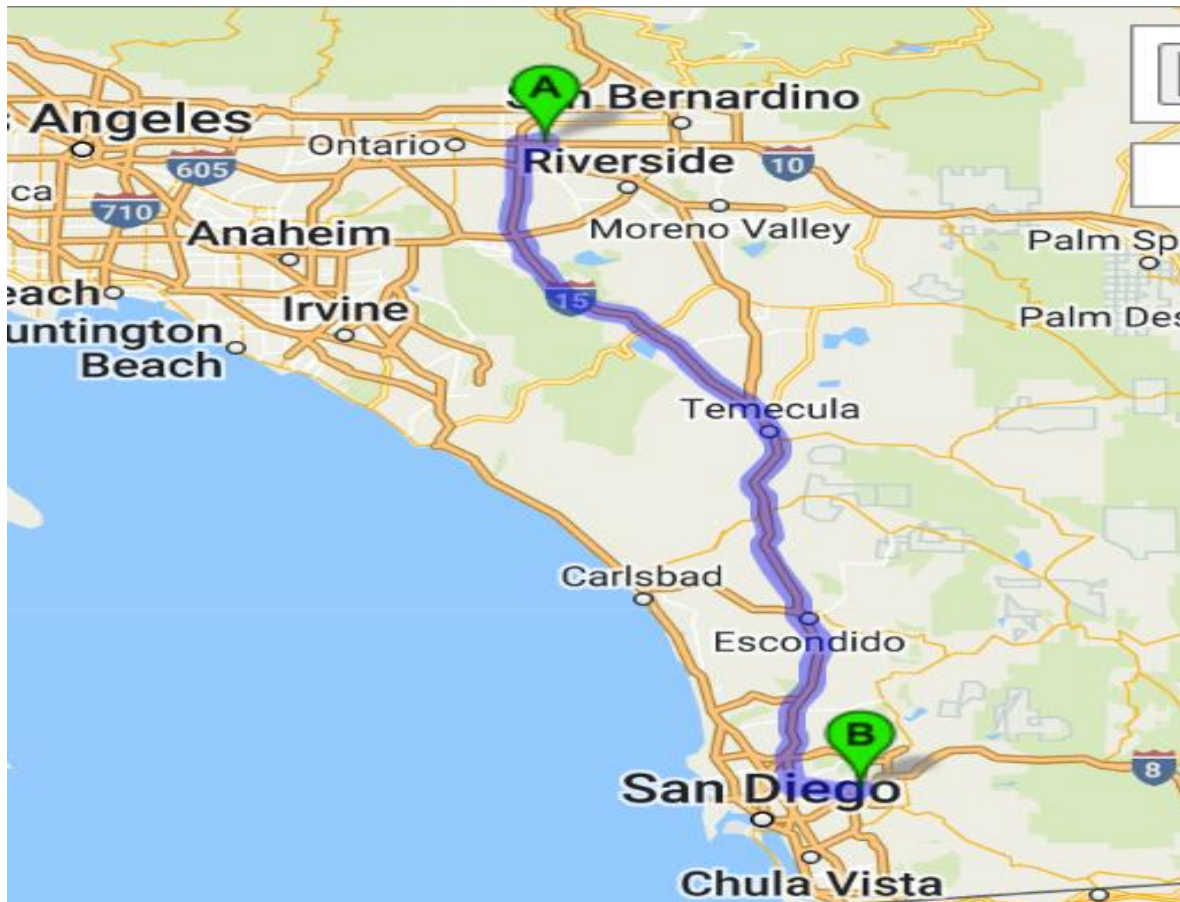

STORE 24 La Mesa, California

5495 Grossmont Center Dr, La Mesa CA. 91942

(619) 466-0105

STANDARD OPERATING PROCEDURE

WHEN DELIVERING TO STORE 24 –, CALIFORNIA, La Mesa PLEASE FOLLOW THIS PROCEDURE.

- **Note: Unloading Area is at dock in back of the Store.**

Directions: 112.4 Miles 2 hours and 08 minutes' drive

Driving Direction	Drive for	Trip Miles	Trip Hours
A 1. Depart from 10288 Calabash Ave, Fontana, CA 92335	 0.1 mi.	0.0	0:00
 2. Turn right toward Calabash Ave.	 0.4 mi.	0.1	0:01
 3. Turn left onto Calabash Ave.	0.1 mi.	0.5	0:05
 4. Turn left onto Valley Blvd.	0.8 mi.	0.6	0:06
 5. Turn left and take ramp onto I-10 W (San Bernardino Fwy).	1.2 mi.	1.4	0:08
 6. Take the exit toward San Diego onto I-15 S (Ontario Fwy).	103 mi.	2.7	0:10
 7. Take exit 6B onto I-8 E (Kumeyaay Hwy).	6.8 mi.	105.8	2:02
 8. Take exit 14B toward La Mesa Blvd/Grossmont Centre Dr.	0.3 mi.	112.6	2:09
 9. Turn left onto La Mesa Blvd toward Grossmont Ctr.	164 ft.	112.9	2:10
 10. Continue on Grossmont Center Dr.	0.2 mi.	113.0	2:10
 11. Turn right onto Murray Dr.	377 ft.	113.1	2:10
 12. Turn right.	 49 ft.	113.2	2:11
 13. Turn left.	 131 ft.	113.2	2:11
B 14. Arrive at 5495 Grossmont Center Dr, La Mesa, CA 91942	0.0 mi.	113.2	2:11

Delivery Information:

- Enter the shopping center using 1st Driveway from Murray Drive
- Immediately Turn Left to end of building.
- Will require backing to the loading dock.
- Store is located at the Corner End of the Shopping Center.
- **Note: Unloading Area is in the back the of Store.**

Additional Delivery Guidelines

1. BOL's: Ensure all BOL's are signed.
2. When leaving the store, follow the driveway turn Left onto Murray Dr.
3. Turn Left Onto Grossmount to return to the Freeway.
4. **Note: Always be courteous to the public.**
5. **If there are ANY issues, contact dispatch Immediately.**