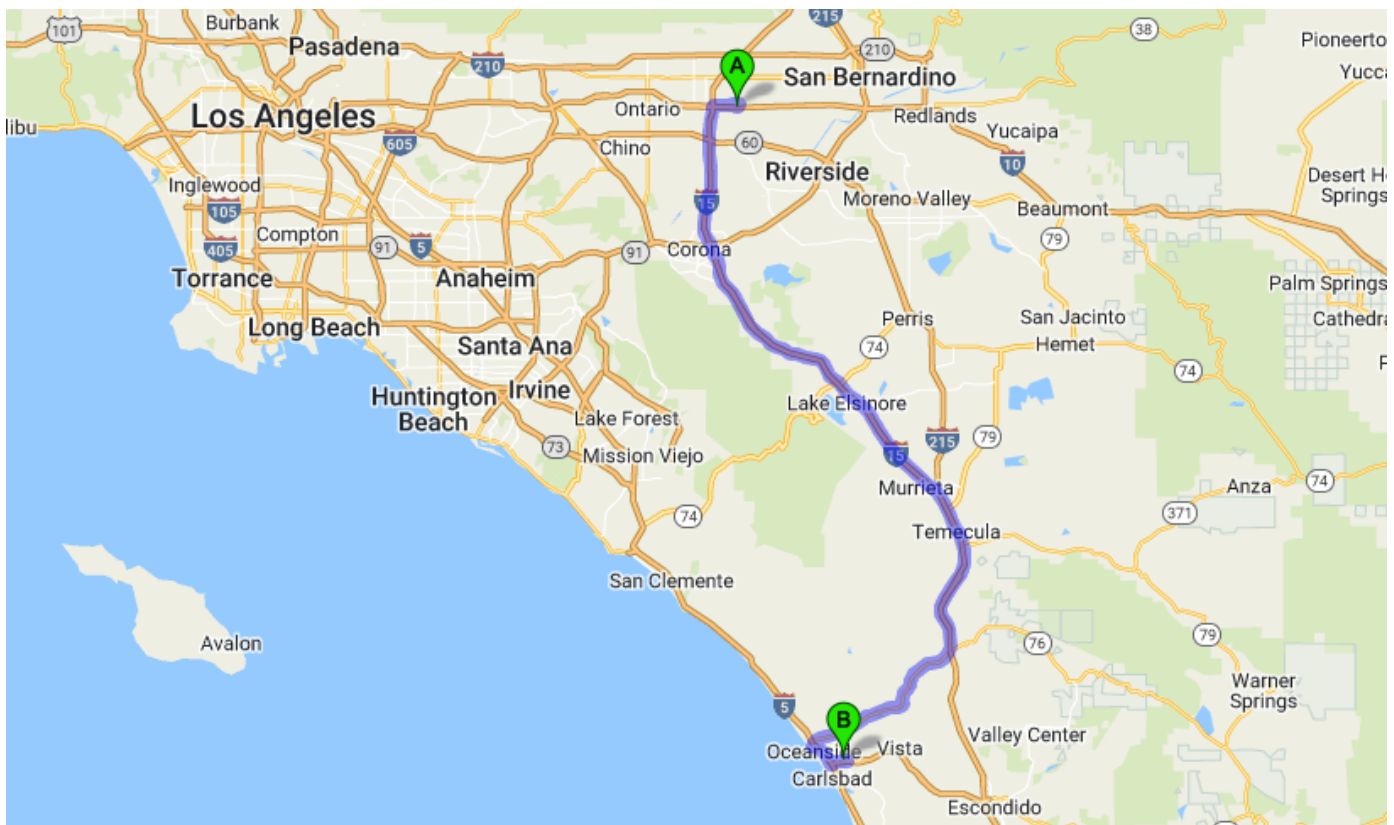

STORE 22 Oceanside, California

[2570 Vista Way, Oceanside, CA. 92054](#)

[\(760\) 433-9994](tel:(760)433-9994)

STANDARD OPERATING PROCEDURE

WHEN DELIVERING TO STORE 22 – OCEANSIDE, CALIFORNIA, PLEASE FOLLOW THIS PROCEDURE.

- **Note: Unloading Area is Store Front.**

The Information provided in this document is for general purposes only to assist the user with basic understanding of the delivery location, potential maneuvering concerns in the vicinity and the recommended drive path by TruckRouter.com[™]. This information does not imply or constitute mandatory directions to the user.

Directions: 88.0 Miles. 1 hour and 47 minutes' drive

Driving Direction	Drive for	Trip Miles	Trip Hours
 1. Depart from 10288 Calabash Ave, Fontana, CA 92335	 0.1 mi.	0.0	0:00
 2. Turn right toward Calabash Ave.	 0.4 mi.	0.1	0:01
 3. Turn left onto Calabash Ave.	0.1 mi.	0.5	0:05
 4. Turn left onto Valley Blvd.	0.8 mi.	0.6	0:06
 5. Turn left and take ramp onto I-10 W (San Bernardino Fwy).	1.2 mi.	1.4	0:08
 6. Take the exit toward San Diego onto I-15 S (Ontario Fwy).	62.7 mi.	2.7	0:10
 7. Take exit 46 toward Oceanside.	0.6 mi.	65.4	1:18
 8. Turn right onto Pala Rd (CA-76) toward Bonsall/Oceanside.	14.2 mi.	65.9	1:19
 9. Continue on CA-76 W.	2.9 mi.	80.1	1:35
 10. Turn left and take ramp onto I-5 S (San Diego Fwy).	2.7 mi.	83.0	1:39
 11. Take exit 51B toward CA-78/Escondido/Vista Way onto CA-78 E.	1.5 mi.	85.7	1:42
 12. Take exit 2 toward El Camino Real.	0.3 mi.	87.2	1:44
 13. Turn left onto S El Camino Real (CR-S11).	0.2 mi.	87.5	1:45
 14. Turn left onto Vista Way.	0.2 mi.	87.6	1:46
 15. Turn right onto Via Esmarca.	233 ft.	87.9	1:46
 16. Turn left.	121 ft.	87.9	1:47
 17. Turn left.	 144 ft.	87.9	1:47
 18. Arrive at 2570 Vista Way, Oceanside, CA 92054	0.0 mi.	88.0	1:47