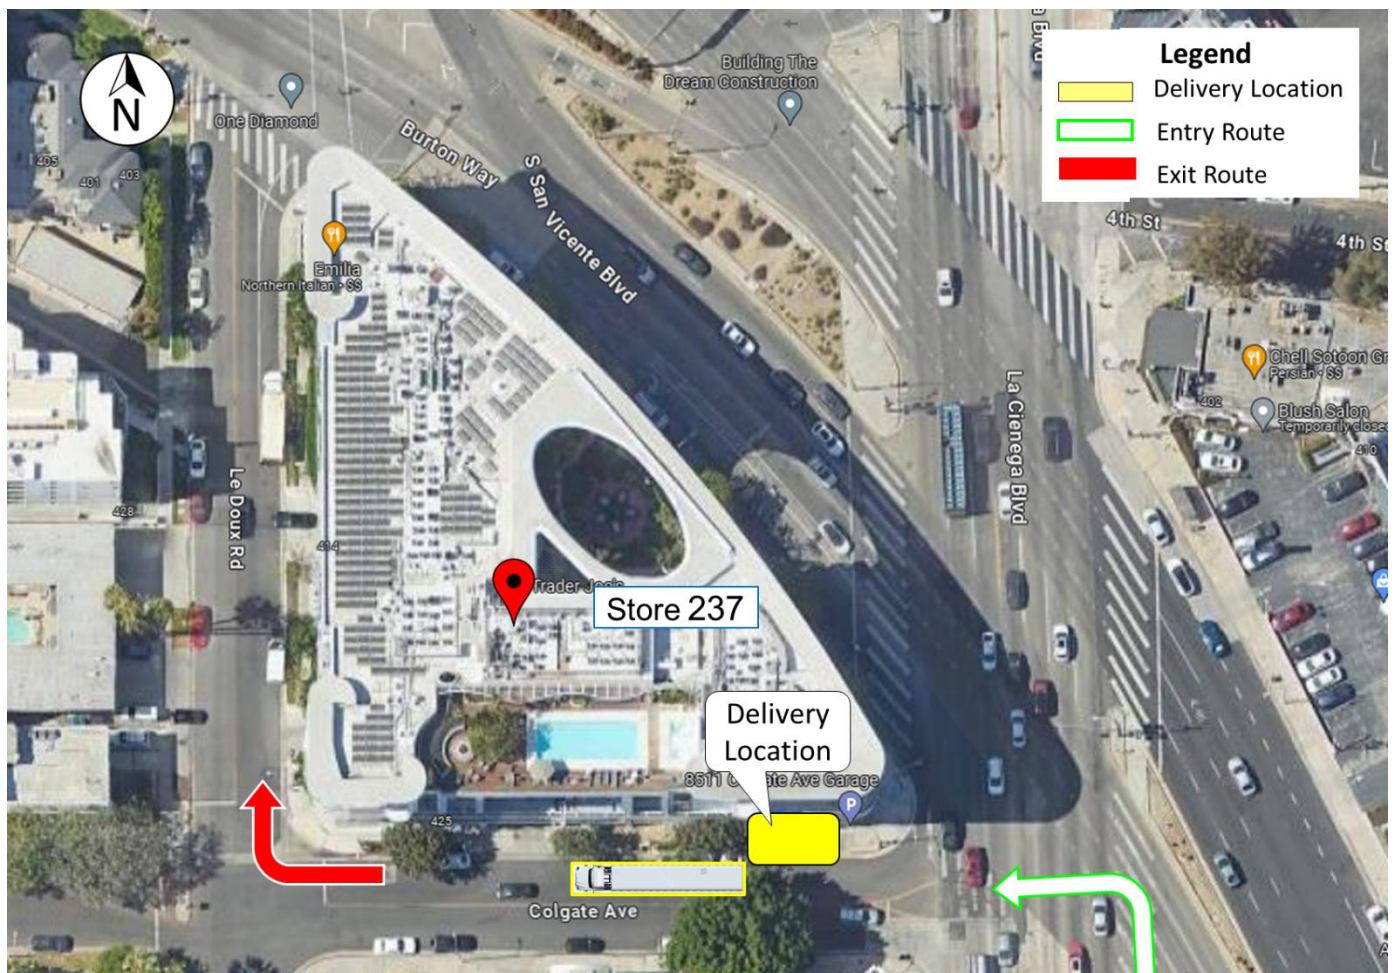

Directions: 61 Miles Estimated Drive Time: 1 hour and 33 minutes

Driving Direction	Drive for	Trip Miles	Trip Hours
A 1. Depart from 14601 Slover Ave, Fontana, CA 92337	⚠ 112 ft.	0.0	0:00
↶ 2. Turn left toward Slover Ave.	⚠ 351 ft.	0.0	0:01
↶ 3. Turn left onto Slover Ave.	0.1 mi.	0.1	0:02
↷ 4. Turn right onto Cherry Ave.	0.3 mi.	0.2	0:03
↷ 5. Take ramp onto I-10 W (San Bernardino Fwy).	30.3 mi.	0.5	0:04
↷ 6. Take exit 31A onto I-605 S (San Gabriel River Fwy).	2.8 mi.	30.8	0:42
↷ 7. Take the exit toward Los Angeles onto CA-60 (Pomona Fwy).	10.9 mi.	33.6	0:46
↑ 8. Continue on I-10 W (Santa Monica Fwy) toward Santa Monica.	1.2 mi.	44.5	1:00
↷ 9. Keep left onto I-10 (Santa Monica Fwy).	8.3 mi.	45.8	1:02
↷ 10. Take exit 7A toward Venice Blvd/La Cienega Blvd/CA-187.	0.4 mi.	54.0	1:13
↑ 11. Continue on Cadillac Ave.	0.2 mi.	54.5	1:14
↷ 12. Turn right onto S La Cienega Blvd.	2.2 mi.	54.7	1:15
↶ 13. Turn left onto Colgate Ave	322 ft.	56.8	1:22
B 14. Park just before the Parking Entrance.	0.0 mi.	57.1	1:24

Level of Difficulty: **LOW**

The Information provided in this document is for general purposes only to assist the user with basic understanding of the delivery location, potential maneuvering concerns in the vicinity and the recommended drive path by TruckRouter.com™. This information does not imply or constitute mandatory directions to the user.

Delivery Guidelines:

Store Restrictions: Noise Restriction **DO NOT ARRIVE EARLY!**

- La Cienega Blvd. Left Turn onto Colgate Ave.
- Colgate Ave: Pull straight ahead parking BEFORE the parking entrance.
- The Delivery area is immediately to the right-hand side on the sidewalk.

Store Front – is on [San Vincent Ave.](#)

Delivery Location – is on [Colgate Ave.](#)

Additional Delivery Guidelines

1. BOL's: Ensure all BOL's are signed.
2. Note: **While delivering ensure all engines are turned off.**
3. Note: **Always be Courteous.**
4. If Any issues. **Contact dispatch immediately.**