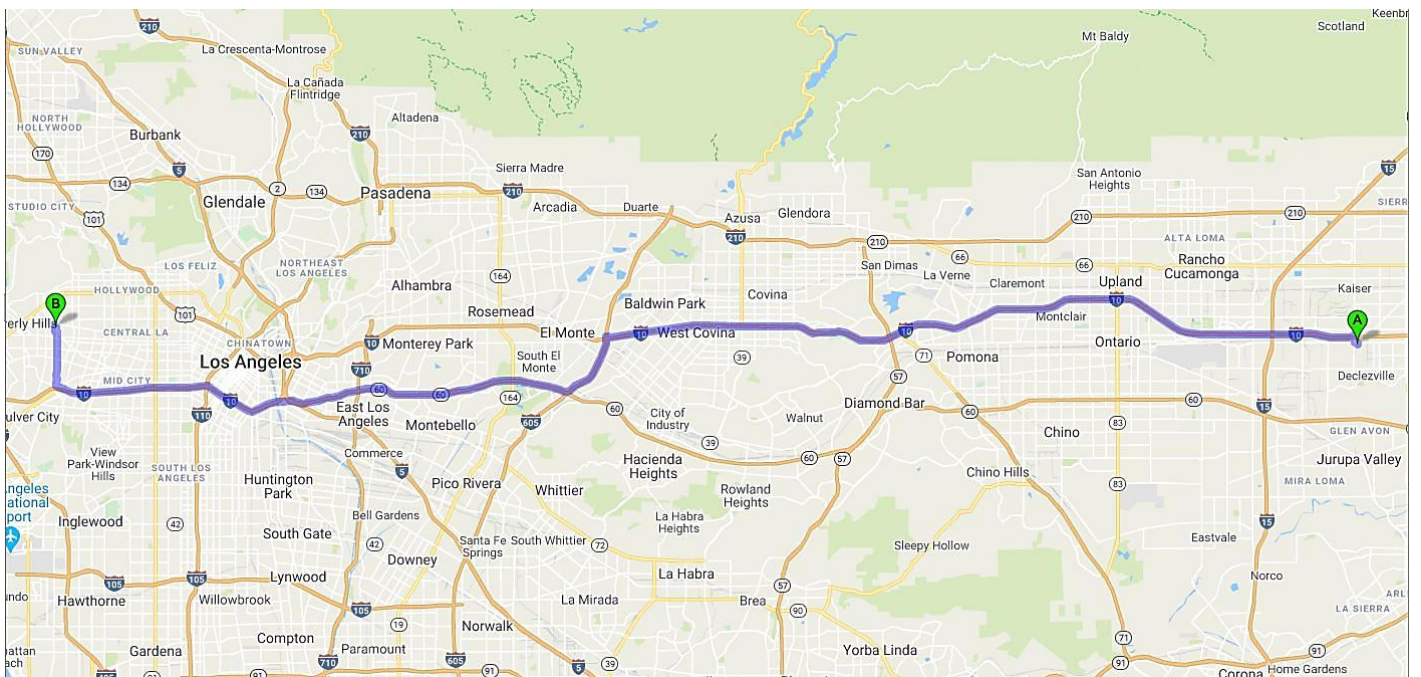

STORE 237, Los Angeles, California

8500 Burton Way, Suite 100,
Los Angeles, Ca. 90048

(310) 248-2984

STANDARD OPERATING PROCEDURE

WHEN DELIVERING TO STORE 237, LOS ANGELES, CALIFORNIA, PLEASE FOLLOW THIS PROCEDURE:

Store Restrictions: Noise Restriction DO NOT ARRIVE EARLY!

- **Street Delivery ONLY!** – Location is on Colgate Ave.
- **Monday – Friday - NO deliveries Before: 07:00 or After 21:00.**
- **Saturday, Deliveries ONLY between 07:00 - 12:00 (frozen).**

Directions: 61 Miles Estimated Drive Time: 1 hour and 33 minutes

Driving Direction	Drive for	Trip Miles	Trip Hours
A 1. Depart from 14601 Slover Ave, Fontana, CA 92337	⚠ 112 ft.	0.0	0:00
↶ 2. Turn left toward Slover Ave.	⚠ 351 ft.	0.0	0:01
↶ 3. Turn left onto Slover Ave.	0.1 mi.	0.1	0:02
↷ 4. Turn right onto Cherry Ave.	0.3 mi.	0.2	0:03
↷ 5. Take ramp onto I-10 W (San Bernardino Fwy).	30.3 mi.	0.5	0:04
↷ 6. Take exit 31A onto I-605 S (San Gabriel River Fwy).	2.8 mi.	30.8	0:42
↷ 7. Take the exit toward Los Angeles onto CA-60 (Pomona Fwy).	10.9 mi.	33.6	0:46
↑ 8. Continue on I-10 W (Santa Monica Fwy) toward Santa Monica.	1.2 mi.	44.5	1:00
↷ 9. Keep left onto I-10 (Santa Monica Fwy).	8.3 mi.	45.8	1:02
↷ 10. Take exit 7A toward Venice Blvd/La Cienega Blvd/CA-187.	0.4 mi.	54.0	1:13
↑ 11. Continue on Cadillac Ave.	0.2 mi.	54.5	1:14
↷ 12. Turn right onto S La Cienega Blvd.	2.2 mi.	54.7	1:15
↶ 13. Turn left onto Colgate Ave	322 ft.	56.8	1:22
B 14. Park just before the Parking Entrance.	0.0 mi.	57.1	1:24

Delivery Guidelines:

Store Restrictions: Noise Restriction **DO NOT ARRIVE EARLY!**

- La Cienega Blvd. Left Turn onto Colgate Ave.
- Colgate Ave: Pull straight ahead parking BEFORE the parking entrance.
- The Delivery area is immediately to the right-hand side on the sidewalk.