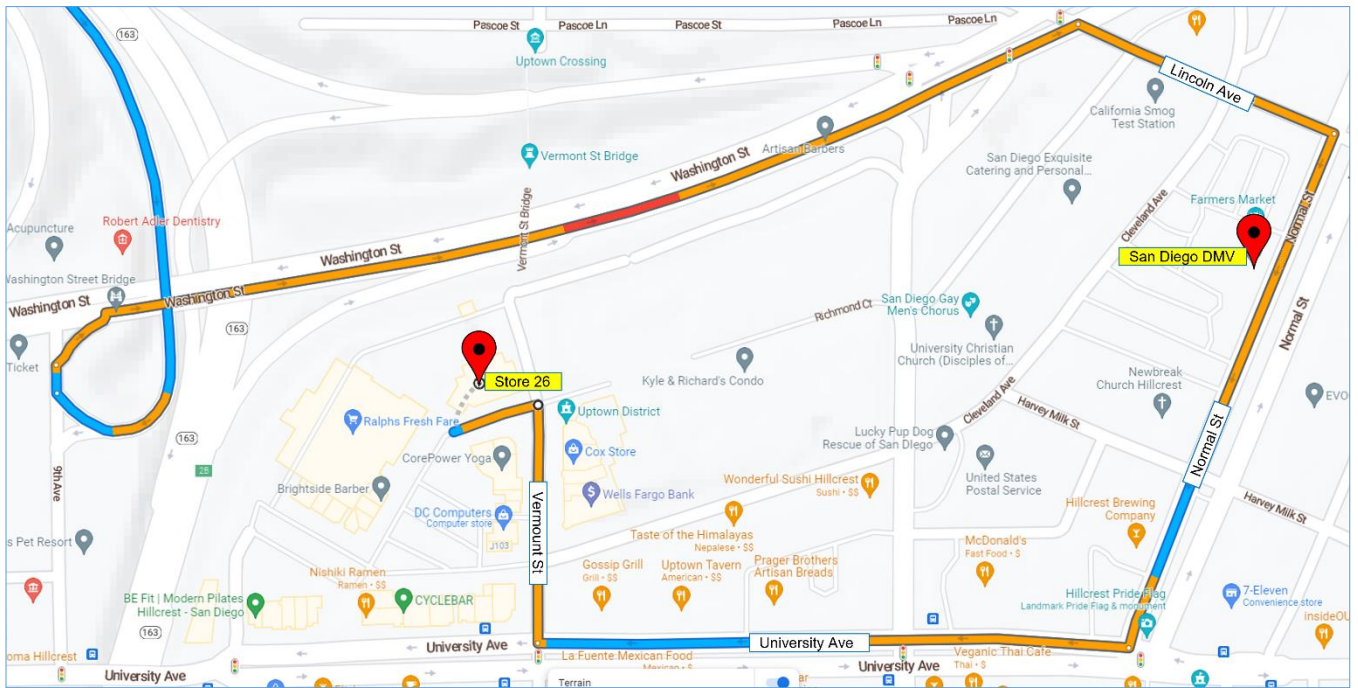

Directions: **110 Miles. 2 hour(s) and 12 minutes' drive.**

Driving Direction	Drive for	Trip Miles	Trip Hours
A 1. Depart from 10288 Calabash Ave, Fontana, CA 92335	⚠ 0.1 mi.	0.0	0:00
➡ 2. Turn right toward Calabash Ave.	⚠ 0.4 mi.	0.1	0:01
⬅ 3. Turn left onto Calabash Ave.	0.1 mi.	0.5	0:05
➡ 4. Turn right onto Valley Blvd.	0.7 mi.	0.6	0:06
➡ 5. Turn right onto Cherry Ave.	0.2 mi.	1.3	0:07
⤴ 6. Take ramp onto I-10 W (San Bernardino Fwy).	2.7 mi.	1.5	0:08
⤴ 7. Take the exit toward San Diego onto I-15 S (Ontario Fwy).	97.3 mi.	4.3	0:11
⤴ 8. Take exit 12 toward Downtown onto CA-163 S (Cabrillo Fwy).	8.9 mi.	101.6	1:57
⤴ 9. Take exit 2A toward Washington St East.	0.3 mi.	110.6	2:06
➡ 10. Turn right onto 9th Ave.	95 ft.	110.8	2:08
➡ 11. Turn right onto Washington St.	0.4 mi.	110.9	2:08
➡ 12. Turn right onto Lincoln Ave.	322 ft.	111.2	2:08
➡ 18. Turn right onto Normal St.	0.1 mi.	111.5	2:11
➡ 19. Turn right onto University Ave.	0.2 mi.	111.6	2:11
➡ 20. Turn right onto Vermont St.	49 ft.	111.8	2:12
B 21. Arrive at 1090 University Ave, San Diego, CA 92103	0.0 mi.	111.8	2:12

- **Directions** to reduce difficulty and pass by the **DMV waiting Area**.

- **DMV waiting area** **3960 Norman Street, San Diego.**

The Information provided in this document is for general purposes only to assist the user with basic understanding of the delivery location, potential maneuvering concerns in the vicinity and the recommended drive path by TruckRouter.com™. This information does not imply or constitute mandatory directions to the user.

Delivery Instructions: Store is located at the End of the Shopping Center.

- Delivery Location is in front of the store.

The Information provided in this document is for general purposes only to assist the user with basic understanding of the delivery location, potential maneuvering concerns in the vicinity and the recommended drive path by TruckRouter.com™. This information does not imply or constitute mandatory directions to the user.