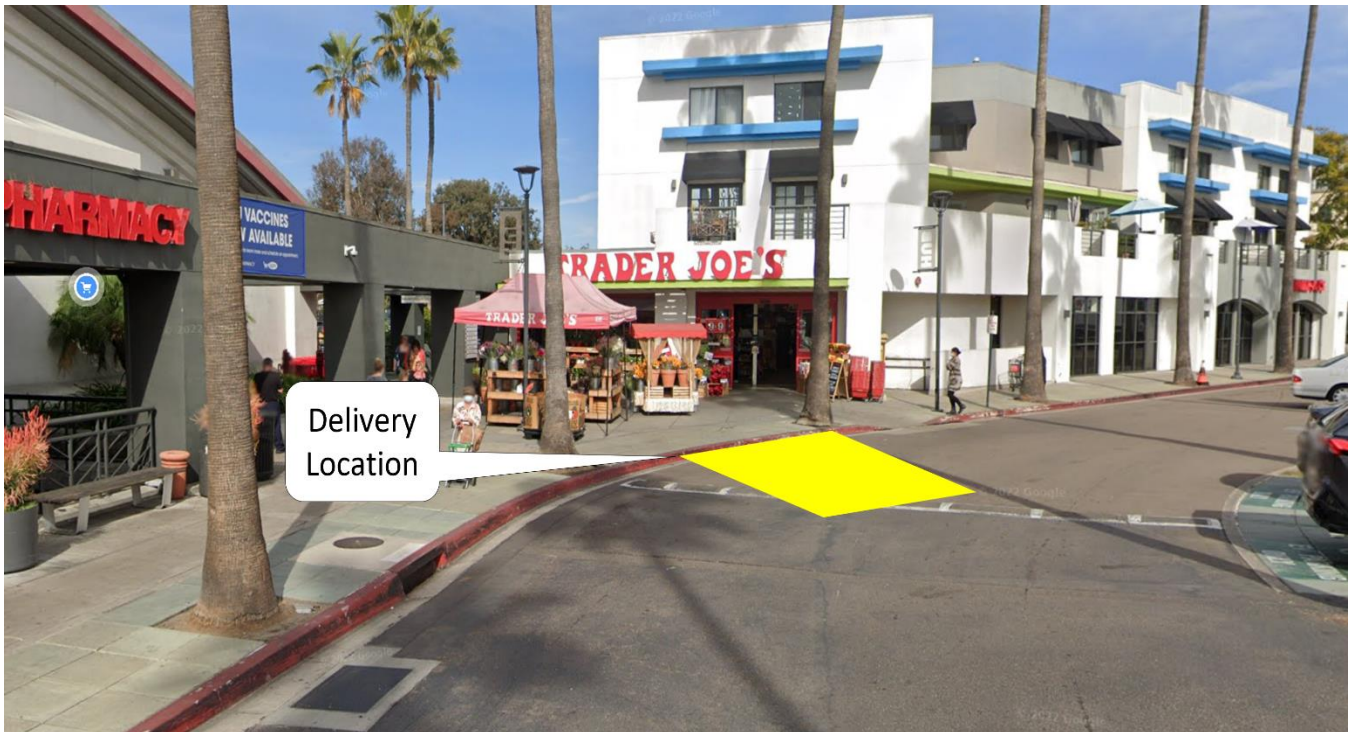

- Delivery Location is in front of the store.