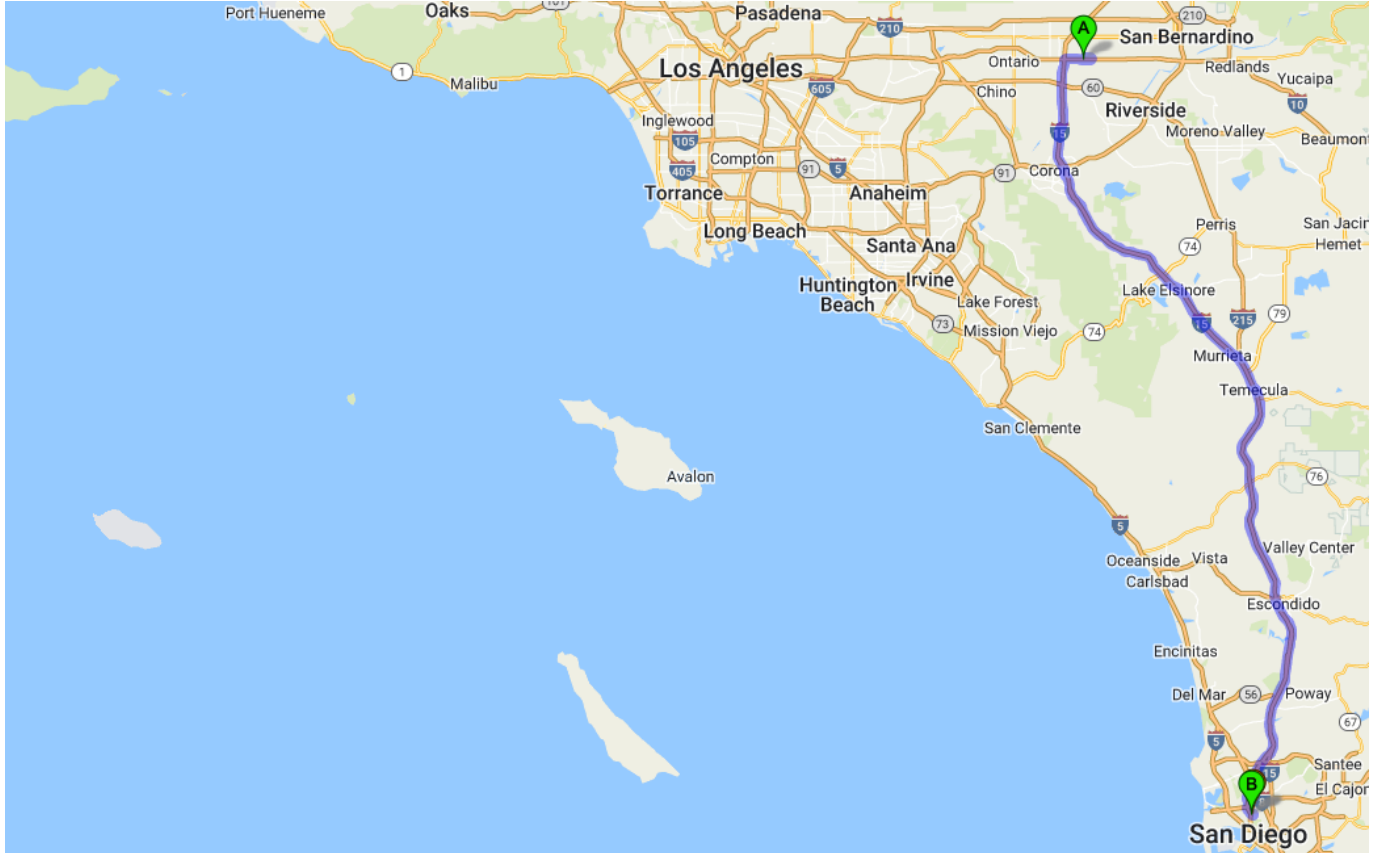

The Information provided in this document is for general purposes only to assist the user with basic understanding of the delivery location, potential maneuvering concerns in the vicinity and the recommended drive path by TruckRouter.com™. This information does not imply or constitute mandatory directions to the user.

Store 26 University Heights (San Diego), California

[1090 University Ave, San Diego, Ca. 92103](#)

[(619) 296-3122](#)

STANDARD OPERATING PROCEDURE

WHEN DELIVERING TO STORE 26 – SAN DIEGO, CA, PLEASE FOLLOW THIS PROCEDURE:

Store Restrictions: ● **No deliveries before 06:00 or after 22:00.**
● **Front Door delivery.**

Note: If you arrive to the area **early**, park your tractor at the **DMV Parking Lot** located at [3960 Norman Street, San Diego.](#)

- Move to the store **after 06:00.**