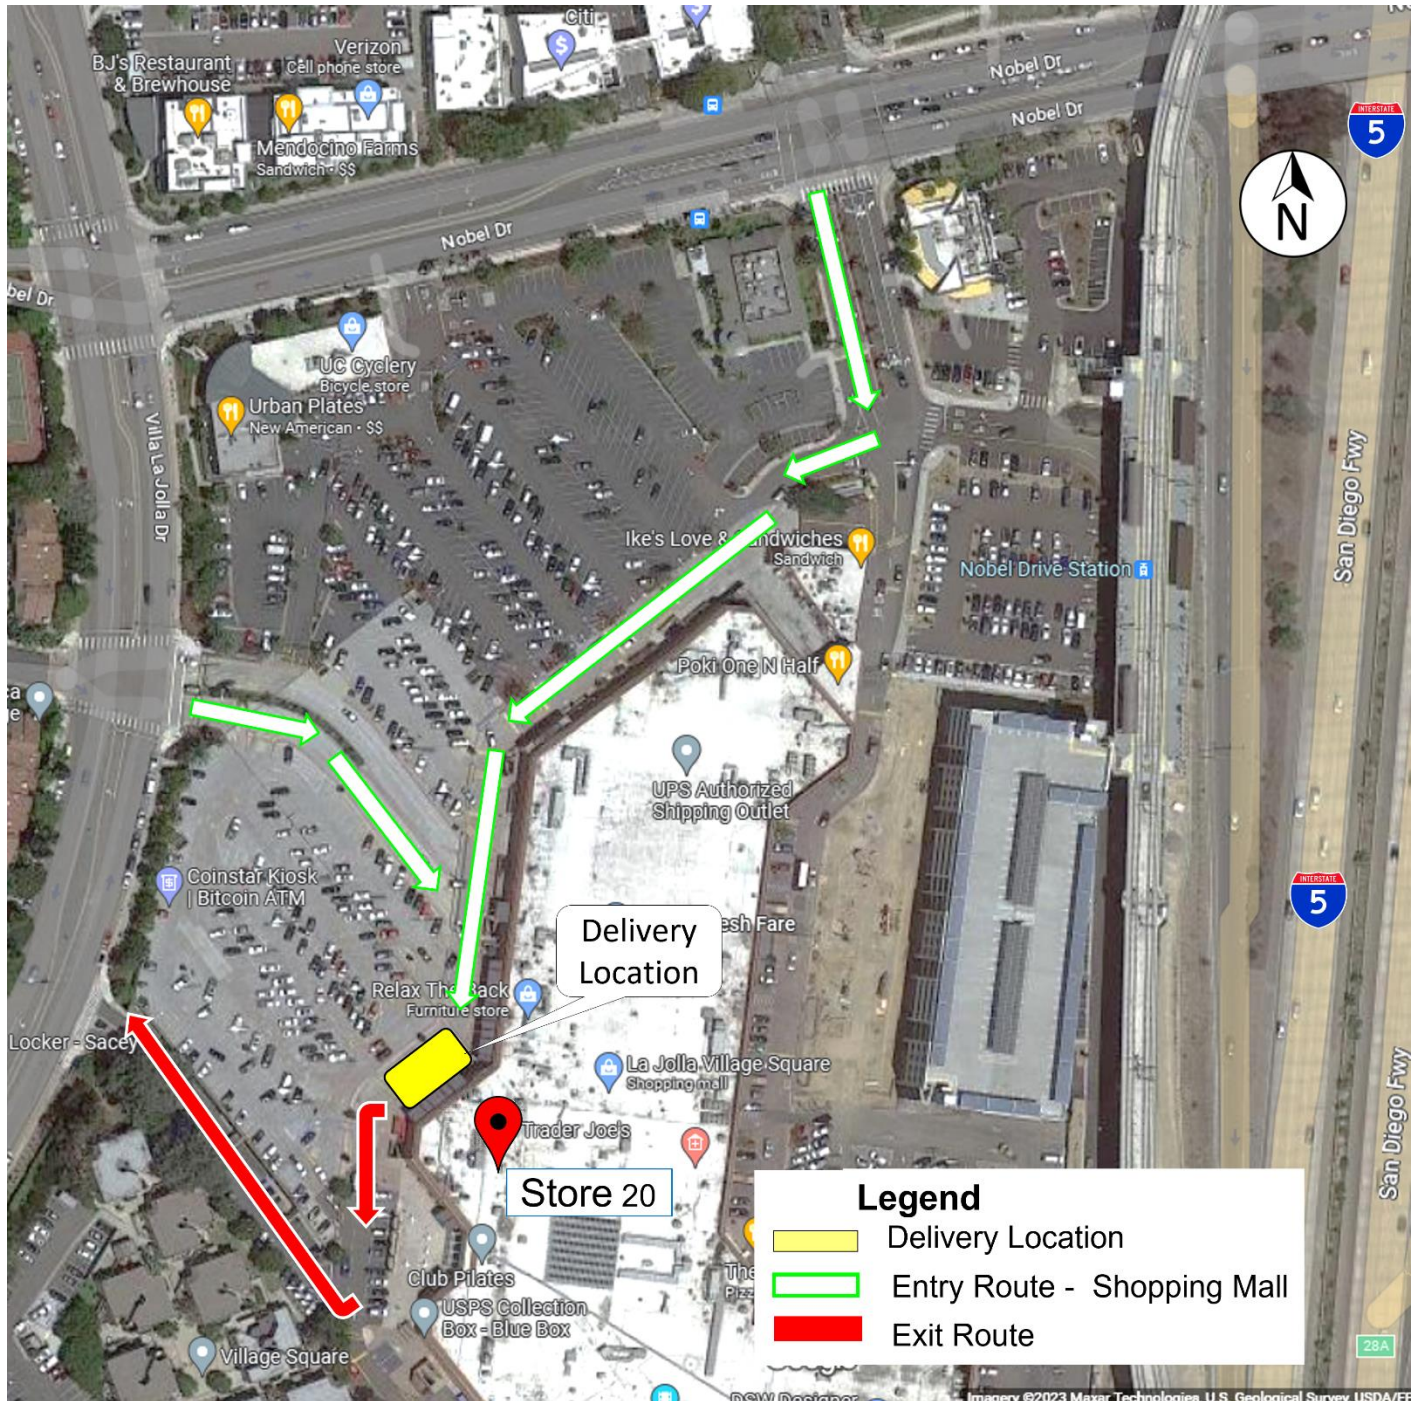

Directions: 108.8 Miles. 2 hours and 35 minutes' drive.

➤	2. Turn right onto Cherry Ave.	0.3 mi.	0.1	0:01
⤴	3. Take ramp onto I-10 W (San Bernardino Fwy).	2.9 mi.	0.4	0:03
⤴	4. Take the exit toward San Diego onto I-15 S (Ontario Fwy).	89.8 mi.	3.3	0:08
⤴	5. Take exit 19 onto CA-56 W (Ted Williams Pkwy).	9.4 mi.	93.2	2:07
⤴	6. Take the left exit toward I-5 onto I-5 Local Byp.	2.2 mi.	102.7	2:20
⤴	7. Take the left exit toward Downtown onto I-5 S (San Diego Fwy).	2.5 mi.	104.9	2:23
⤴	8. Take exit 28 toward La Jolla Village Dr.	0.3 mi.	107.3	2:27
⤴	9. Turn left onto La Jolla Village Dr.	0.4 mi.	107.6	2:28
➤	10. Turn right onto Lebon Dr.	0.2 mi.	108.1	2:30
➤	11. Turn right onto Nobel Dr.	0.4 mi.	108.3	2:30
⤴	12. Turn left.	266 ft.	108.6	2:32
➤	13. Turn right.	325 ft.	108.7	2:33
Ⓚ	14. Arrive at 8657 Villa La Jolla Dr, La Jolla, CA 92037	0.0 mi.	108.8	2:35

Level of Difficulty: **Low**

The Information provided in this document is for general purposes only to assist the user with basic understanding of the delivery location, potential maneuvering concerns in the vicinity and the recommended drive path by TruckRouter.com™. This information does not imply or constitute mandatory directions to the user.

Delivery Information: Store is located at the end of the Shopping Center.

Enter the shopping center on Villa La Jolla Drive and park in front of the store.

See Images:

The Information provided in this document is for general purposes only to assist the user with basic understanding of the delivery location, potential maneuvering concerns in the vicinity and the recommended drive path by [TruckRouter.com](https://www.TruckRouter.com)™. This information does not imply or constitute mandatory directions to the user.