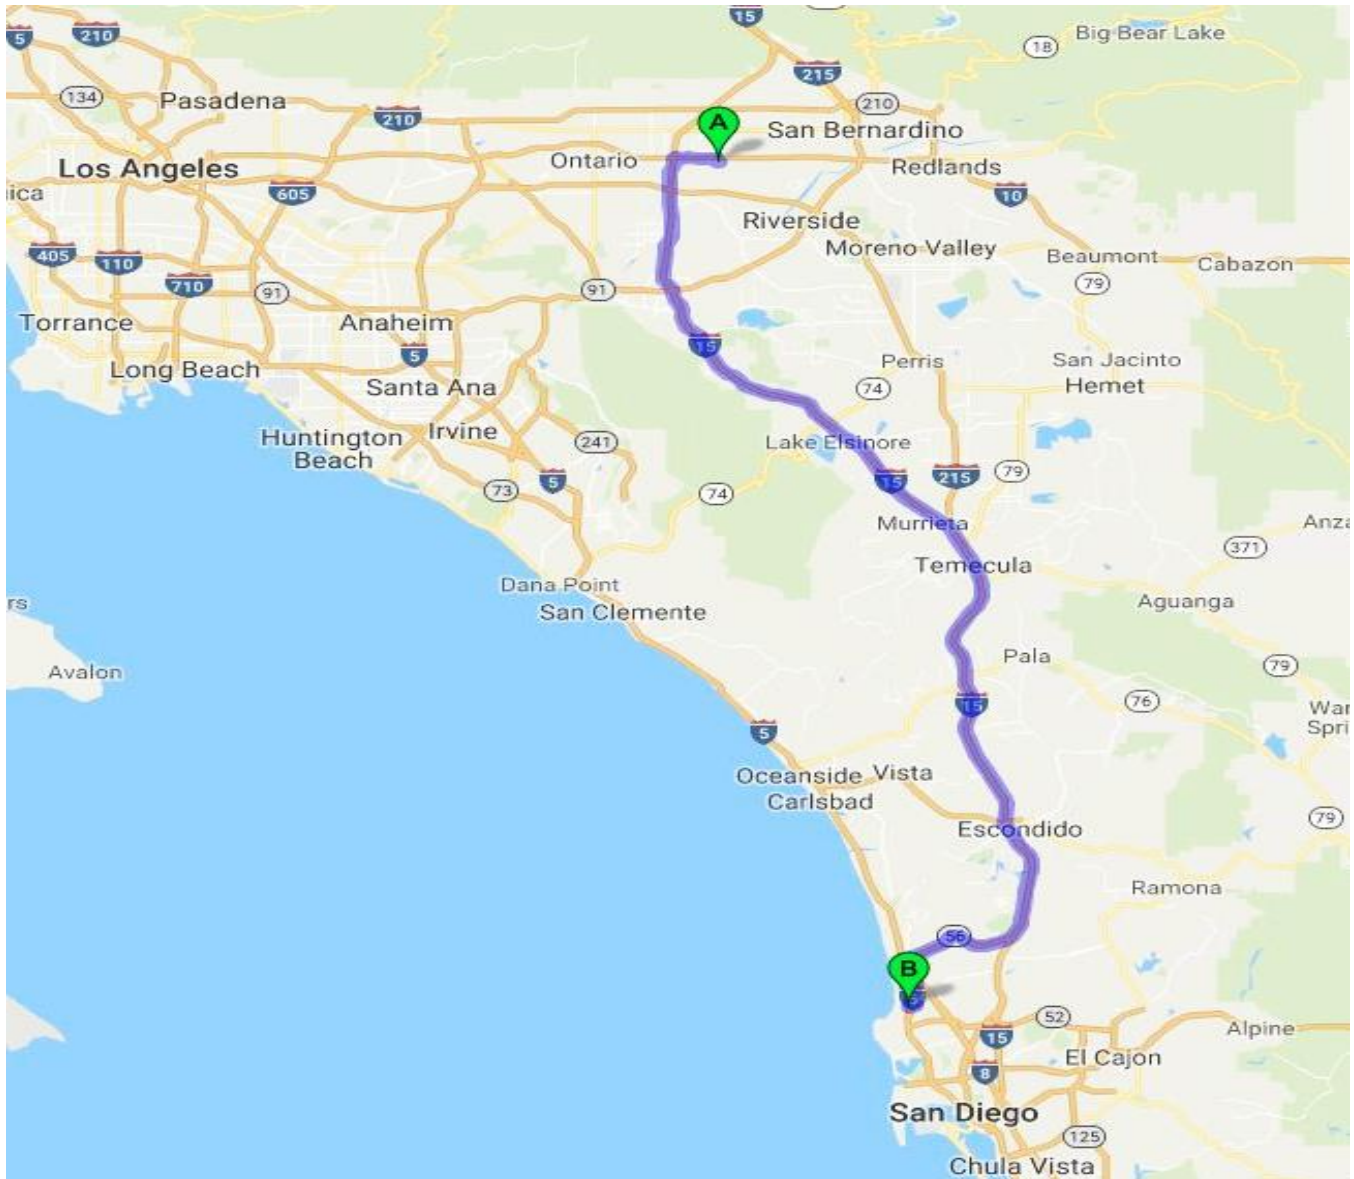

The Information provided in this document is for general purposes only to assist the user with basic understanding of the delivery location, potential maneuvering concerns in the vicinity and the recommended drive path by TruckRouter.com™. This information does not imply or constitute mandatory directions to the user.

Store 20 La Jolla, California

[8657 Villa La Jolla Drive, La Jolla, Ca. 92109](#)

[\(858\) 546-8629](tel:(858)546-8629)

STANDARD OPERATING PROCEDURE

WHEN DELIVERING TO STORE 20 – LA JOLLA, CA, PLEASE FOLLOW THIS PROCEDURE:

Directions: 108.8 Miles. 2 hours and 35 minutes' drive.

➤	2. Turn right onto Cherry Ave.	0.3 mi.	0.1	0:01
⤴	3. Take ramp onto I-10 W (San Bernardino Fwy).	2.9 mi.	0.4	0:03
⤴	4. Take the exit toward San Diego onto I-15 S (Ontario Fwy).	89.8 mi.	3.3	0:08
⤴	5. Take exit 19 onto CA-56 W (Ted Williams Pkwy).	9.4 mi.	93.2	2:07
⤴	6. Take the left exit toward I-5 onto I-5 Local Byp.	2.2 mi.	102.7	2:20
⤴	7. Take the left exit toward Downtown onto I-5 S (San Diego Fwy).	2.5 mi.	104.9	2:23
⤴	8. Take exit 28 toward La Jolla Village Dr.	0.3 mi.	107.3	2:27
⤴	9. Turn left onto La Jolla Village Dr.	0.4 mi.	107.6	2:28
➤	10. Turn right onto Lebon Dr.	0.2 mi.	108.1	2:30
➤	11. Turn right onto Nobel Dr.	0.4 mi.	108.3	2:30
⤴	12. Turn left.	266 ft.	108.6	2:32
➤	13. Turn right.	325 ft.	108.7	2:33
Ⓚ	14. Arrive at 8657 Villa La Jolla Dr, La Jolla, CA 92037	0.0 mi.	108.8	2:35

Delivery Information: Store is located at the end of the Shopping Center.

Enter the shopping center on Villa La Jolla Drive and park in front of the store.

See Images:

The Information provided in this document is for general purposes only to assist the user with basic understanding of the delivery location, potential maneuvering concerns in the vicinity and the recommended drive path by [TruckRouter.com](https://www.TruckRouter.com)™. This information does not imply or constitute mandatory directions to the user.