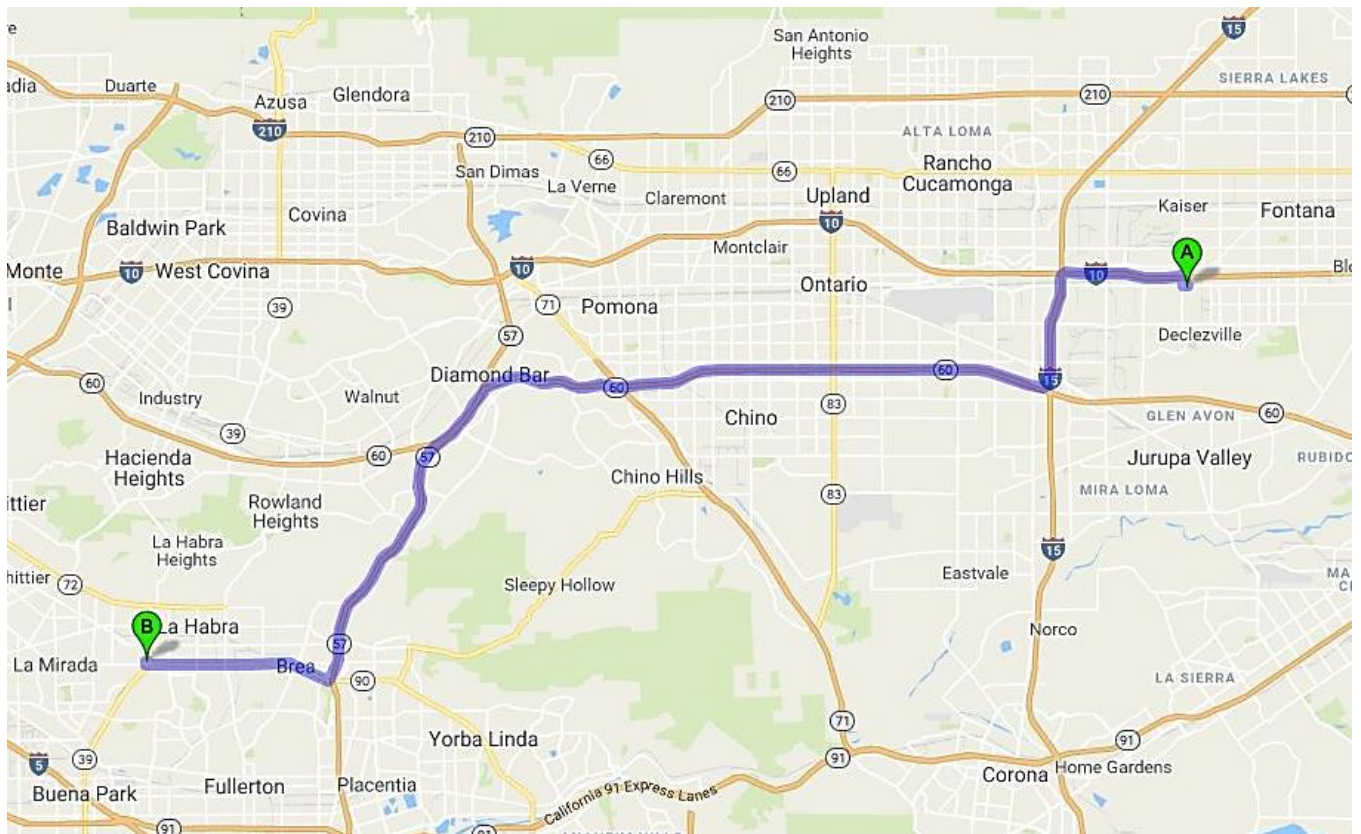

### STANDARD OPERATING PROCEDURE

**WHEN DELIVERING TO STORE 05 – LA HABRA, CALIFORNIA, PLEASE FOLLOW THIS PROCEDURE:**

**Store Restrictions: Can not deliver before 7.00 AM or after 10.00 PM. Delivers on the Side of the Store.**

## Directions: 36.4 Miles. 1 hour and 06 minutes' drive

<b>A</b>	1. Depart from 14601 Slover Ave, Fontana, CA 92337	0.2 mi.	0.0	0:00
↗	2. Turn right onto Cherry Ave.	0.3 mi.	0.1	0:01
↘	3. Take ramp onto I-10 W (San Bernardino Fwy).	2.9 mi.	0.4	0:03
↘	4. Take the exit toward San Diego onto I-15 S (Ontario Fwy).	3.1 mi.	3.3	0:07
↘	5. Take the exit toward Los Angeles onto CA-60 W (Pomona Fwy).	15.9 mi.	6.4	0:12
↙	6. Keep left onto CA-57/CA-60 (Orange Fwy).	1.0 mi.	22.3	0:35
↙	7. Keep left onto CA-57 HOV Lane S toward CA-57 S/CA-60 W.	1.1 mi.	23.3	0:37
↙	8. Keep left onto CA-57 (Orange Fwy).	6.7 mi.	24.4	0:38
↘	9. Take exit 9 toward CA-90/Imperial Hwy.	0.3 mi.	31.1	0:47
↗	10. Turn right onto E Imperial Hwy (CA-90).	4.9 mi.	31.3	0:48
↗	11. Turn right.	338 ft.	36.3	1:04
↗	12. Turn right.	135 ft.	36.3	1:05
<b>B</b>	13. Arrive at 2101 W Imperial Hwy, La Habra, CA 90631	0.0 mi.	36.4	1:06

## Delivery Instructions:

- Enter the shopping center from Imperial Highway.
- Store is located at the end of the Shopping Center.
- Pull into the front of the store and back into the Dock
- **Note: Loading Dock is narrow, therefore one needs to be careful when backing into it.**