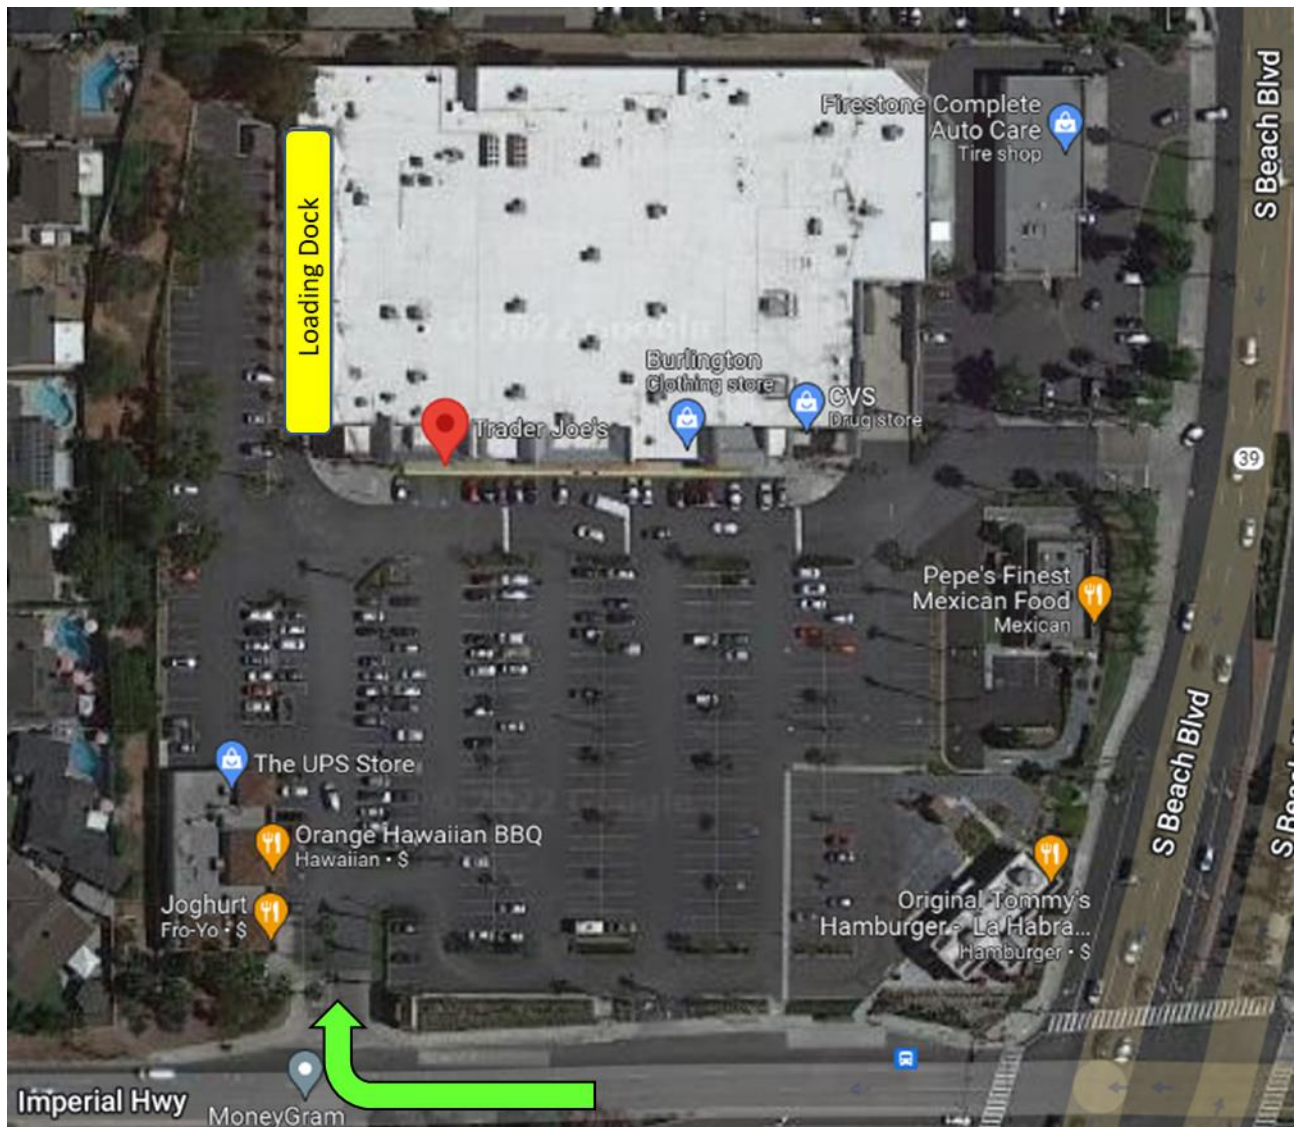

The Information provided in this document is for general purposes only to assist the user with basic understanding of the delivery location, potential maneuvering in the vicinity and the recommended drive path by TruckRouter.com™. This information does not imply or constitute mandatory directions to the user.

Delivery Instructions:

- Enter the shopping center from Imperial Highway.
- Store is located at the end of the Shopping Center.
- Pull into the front of the store and back into the Dock
- **Note: Loading Dock is narrow, therefore one needs to be careful when backing into it.**

See Images: