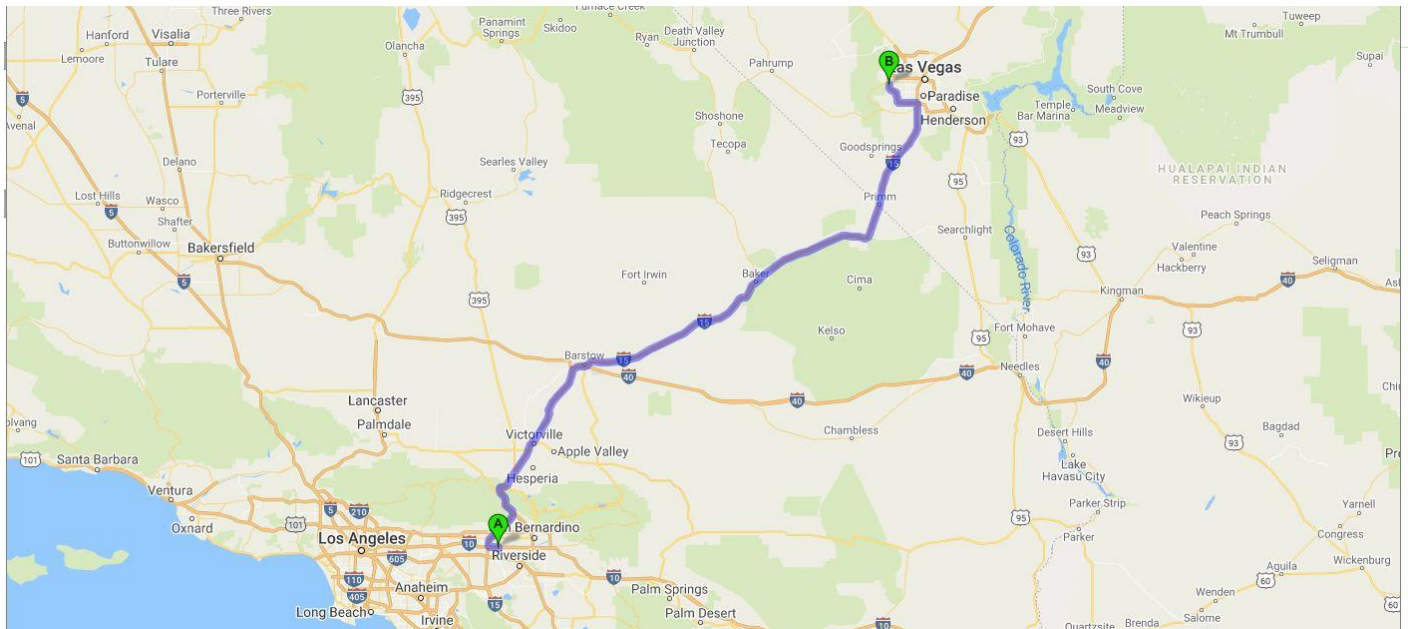

STORE 284 LAS VEGAS, NEVADA

2315 Summa Drive, # 100, Las Vegas, NV

702-242-0597

STANDARD OPERATING PROCEDURE

WHEN DELIVERING TO STORE 284 – LAS VEGAS, NV. PLEASE FOLLOW THIS PROCEDURE:

Store Restrictions: No restrictions. Delivers on the back of the store

Directions:

Driving Direction	Drive for	Trip Miles	Trip Hours
 1. Depart from 14601 Slover Ave, Fontana, CA 92337	 112 ft.	0.0	0:00
 2. Turn left toward Slover Ave.	 351 ft.	0.0	0:01
 3. Turn left onto Slover Ave.	0.1 mi.	0.1	0:02
 4. Turn right onto Cherry Ave.	0.3 mi.	0.2	0:03
 5. Take ramp onto I-10 W (San Bernardino Fwy).	2.9 mi.	0.5	0:04
 6. Take the exit toward Barstow onto I-15 (Ontario Fwy).	14.2 mi.	3.4	0:08
 7. Keep right onto I-15 N toward Kenwood Ave/Truck Bypass.	1.8 mi.	17.6	0:25
 8. Keep right onto I-15 (Barstow Fwy).	169 mi.	19.4	0:27
 9. Continue on I-15.	32.8 mi.	188.4	3:37
 10. Take exit 33 toward NV-215 W/I-215 E/Airport onto CR-215 W (Bruce Woodbury Bldwy).	14.6 mi.	221.3	4:07
 11. Take exit 25 toward Sahara Avenue.	0.4 mi.	235.9	4:23
 11. Take exit 25 toward Sahara Avenue.	0.4 mi.	235.9	4:23
 12. Continue toward Hughes Park Dr/Summerlin Centre.	85 ft.	236.3	4:24
 13. Take ramp toward Hughes Park Dr/Summerlin Centre.	522 ft.	236.3	4:24
 14. Keep right onto Hughes Park Dr toward Hughes Park Dr/Summerlin Centre.	0.2 mi.	236.4	4:24
 15. Turn right onto Sage Park Dr.	351 ft.	236.5	4:24
 16. Turn right onto Summa Dr.	0.1 mi.	236.6	4:25
 17. Arrive at 2315 Summa Dr, Las Vegas, NV 89135	0.0 mi.	236.7	4:26

Level of Difficulty: **Low**

Delivery Instructions

Store is located at the end corner of the Shopping Center.

Enter the shopping center from Summa Drive and turn right to La Madre Mount Drive.

BLACKROCK LOGISTICS

236.7 Miles, 4 Hours and 40 Minutes' Drive.