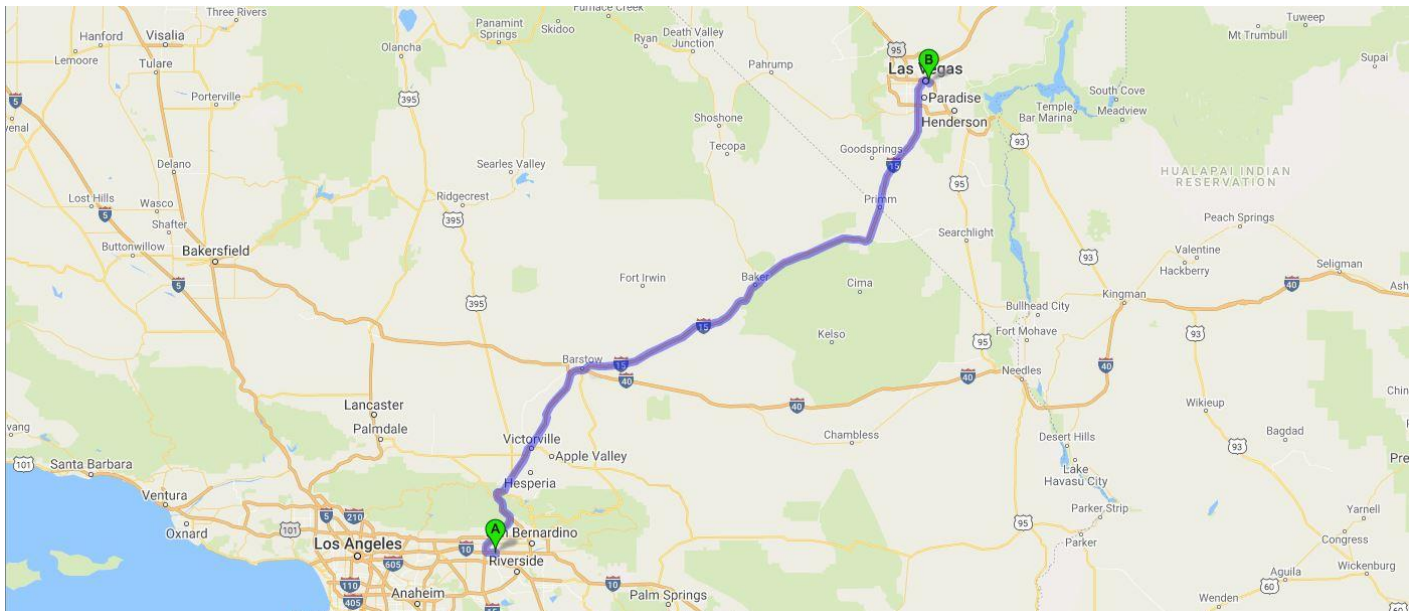

STORE 280, Las Vegas, Nevada

10345 S. Eastern Ave, Ste 180, Las Vegas, NV 89052

702-407-8673

STANDARD OPERATING PROCEDURE

WHEN DELIVERING TO STORE 280, LAS VEGAS, NEVADA, PLEASE FOLLOW THIS PROCEDURE:

Store Restrictions: Delivers on the back of the store.

CAUTION: Proceed with caution. "Parking lot congestion".

Directions:

Deliver is done back of the store. **“Proceed with caution. Parking lot congestion.”**

Driving Direction	Drive for	Trip Miles	Trip Hours
 1. Depart from 14601 Slover Ave, Fontana, CA 92337	 112 ft.	0.0	0:00
 2. Turn left toward Slover Ave.	 351 ft.	0.0	0:01
 3. Turn left onto Slover Ave.	0.1 mi.	0.1	0:02
 4. Turn right onto Cherry Ave.	0.3 mi.	0.2	0:03
 5. Take ramp onto I-10 W (San Bernardino Fwy).	2.9 mi.	0.5	0:04
 6. Take the exit toward Barstow onto I-15 (Ontario Fwy).	14.2 mi.	3.4	0:08
 7. Keep right onto I-15 N toward Kenwood Ave/Truck Bypass.	1.8 mi.	17.6	0:25
 8. Keep right onto I-15 (Barstow Fwy).	169 mi.	19.4	0:27
 9. Continue on I-15.	32.2 mi.	188.4	3:37
 10. Keep left onto I-15.	3.9 mi.	220.7	4:06
 11. Keep left onto I-15.	0.4 mi.	224.6	4:10

BLACKROCK LOGISTICS

Y	12. Keep left onto I-15.	1.6 mi.	225.0	4:11
Y	13. Keep left onto I-15.	0.4 mi.	226.6	4:12
Y	14. Keep left onto I-15.	3.9 mi.	227.0	4:13
Y	15. Keep left onto I-15.	0.2 mi.	230.9	4:17
Y	16. Take exit 42B toward US-93/US-95 S/Phoenix/Downtown LV onto I-515 (Las Vegas Expy).	2.2 mi.	231.2	4:18
Y	17. Take exit 73 toward Eastern Avenue.	0.4 mi.	233.3	4:20
R	18. Turn right onto N Eastern Ave.	0.6 mi.	233.7	4:21
R	19. Turn right onto Fremont St.	49 ft.	234.3	4:24
B	20. Arrive at 103 S Eastern Ave, Las Vegas, NV 89101	0.0 mi.	234.3	4:24

234.3 Miles. 4 hour(s) and 39 minutes' drive