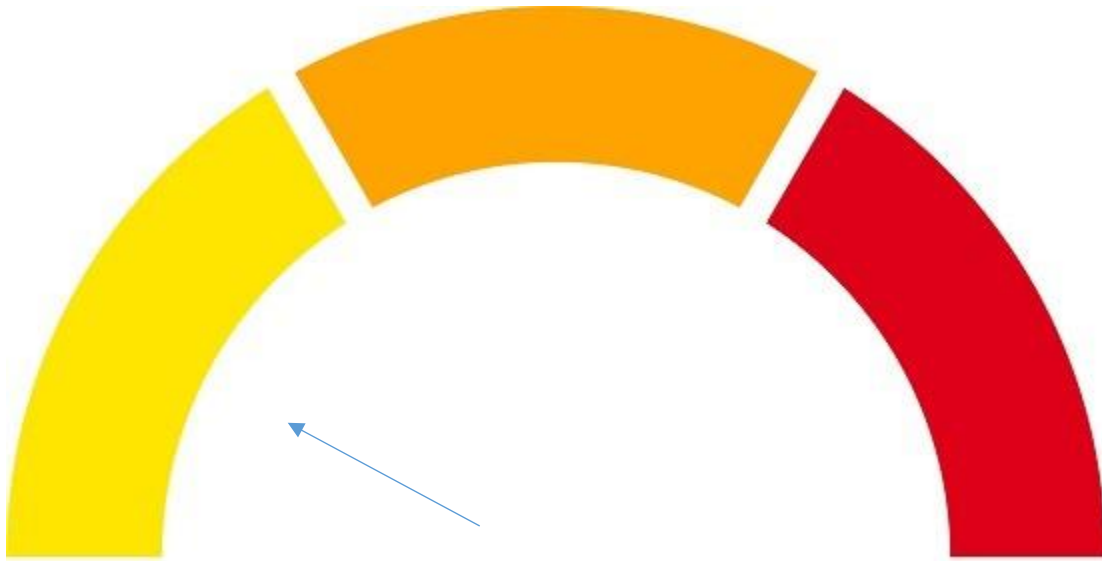

BLACKROCK LOGISTICS

Store Front

Parking on 23rd – side of Store

Level of Difficulty: **Low**

Delivery Instructions

1. BOL's: Insure all BOL's are signed.
2. When leaving the store, follow the same directions.
3. **Note: Note: Always be courteous to the public and if any issues, contact dispatch immediately.**