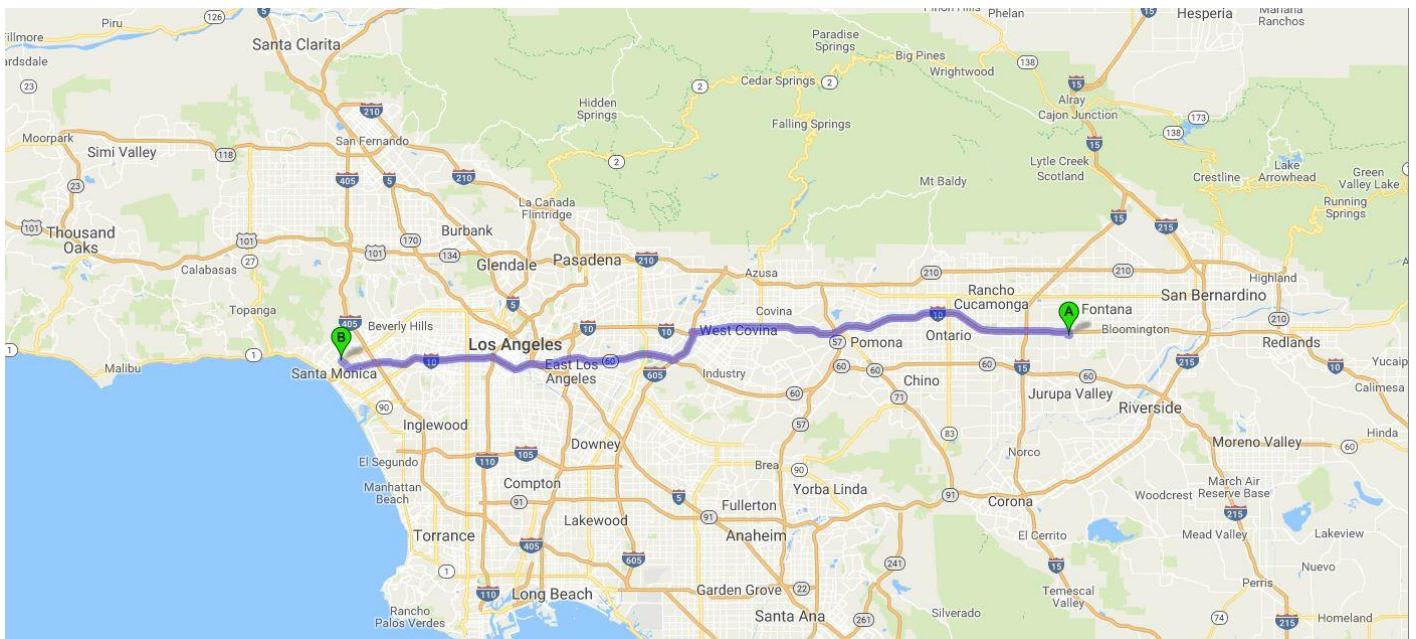

STORE 253 Santa Monica, California

2300 Wilshire Blvd, Santa Monica, Ca. 90403

STANDARD OPERATING PROCEDURE

WHEN DELIVERING TO STORE 253 – SANTA MONICA, CALIFORNIA, PLEASE FOLLOW THIS PROCEDURE:

Store Restrictions:

Box truck only. Store Front delivery

Directions:

Follow directions below and pull into the side of the store. (23rd Street)

Park next to the receiving door.

A	1. Depart from 14601 Slover Ave, Fontana, CA 92337	0.2 mi.	0.0	0:00
➡	2. Turn right onto Cherry Ave.	0.3 mi.	0.1	0:01
⤴	3. Take ramp onto I-10 W (San Bernardino Fwy).	30.3 mi.	0.4	0:03
⤴	4. Take exit 31A onto I-605 S (San Gabriel River Fwy).	2.8 mi.	30.7	0:48
⤴	5. Take the exit toward Pomona Fwy/Los Angeles onto CA-60 (Pomona Fwy).	10.9 mi.	33.5	0:53
↑	6. Continue on I-10 W (Santa Monica Fwy) toward Santa Monica.	1.2 mi.	44.4	1:09
⤴	7. Keep left onto I-10 (Santa Monica Fwy).	14.2 mi.	45.7	1:11
⤴	8. Take exit 1C toward Cloverfield Blvd.	0.2 mi.	59.9	1:34
➡	9. Turn right onto Cloverfield Blvd.	0.3 mi.	60.1	1:35
↑	10. Continue on Cloverfield Blvd.	0.3 mi.	60.4	1:37
⤴	11. Turn left onto Santa Monica Blvd (CA-2).	243 ft.	60.7	1:39
➡	12. Turn right onto 23rd St. 20th Street and Right on Wilshire	0.2 mi.	60.7	1:39
B	13. Arrive at 2300 Wilshire Blvd, Santa Monica, CA 90403	0.0 mi.	61.0	1:41

BLACKROCK LOGISTICS

Store Front

Parking on 23rd – side of Store

Level of Difficulty: **Low**

Delivery Instructions

1. BOL's: Insure all BOL's are signed.
2. When leaving the store, follow the same directions.
3. **Note: Note: Always be courteous to the public and if any issues, contact dispatch immediately.**

61 Miles. 1 hour and 40 minutes' drive