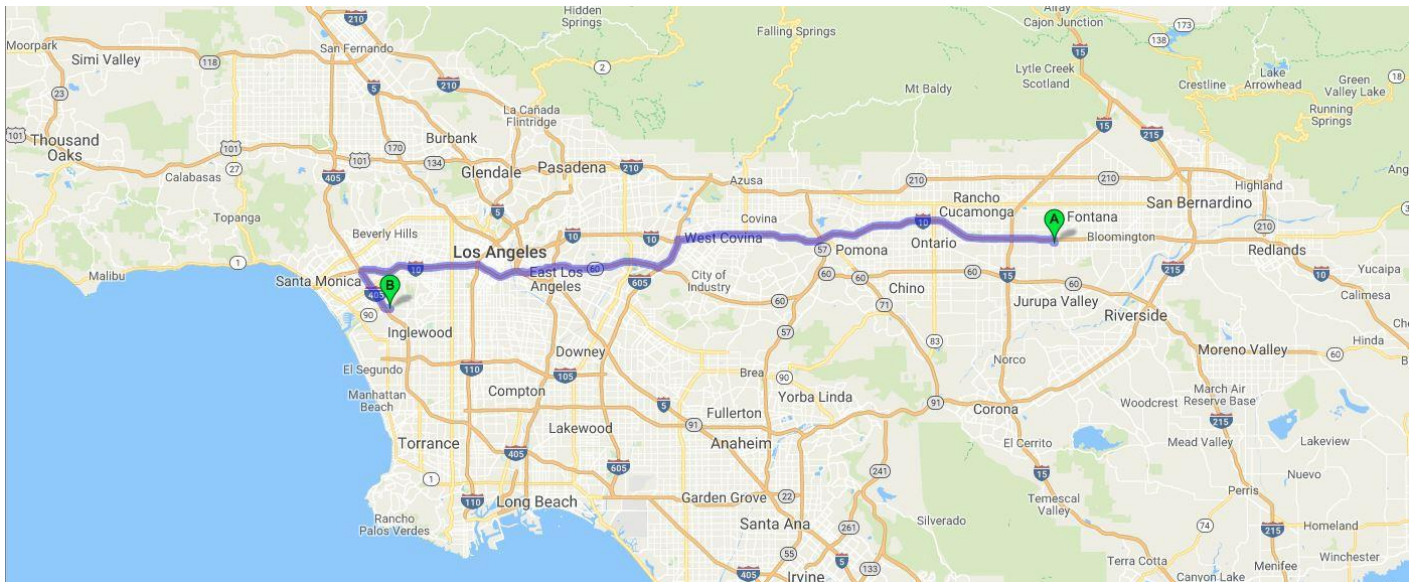

STORE 251 Culver City, California

6150 Slauson Ave, Culver City Ca. 90230

310-313-0424

STANDARD OPERATING PROCEDURE

WHEN DELIVERING TO STORE 251 – CULVER CITY, CALIFORNIA, PLEASE FOLLOW THIS PROCEDURE:

Store Restrictions:

No restrictions. Delivers on the back of the store.

Directions:

Deliver is done on the back of the store.

Follow directions below and pull into the back of the store.

Back into receiving dock.

Driving Directions

Driving Direction	Drive for	Trip Miles	Trip Hours
1. Depart from 14601 Slover Ave, Fontana, CA 92337	0.1 mi.	0.0	0:00
2. Turn right onto Cherry Ave.	0.3 mi.	0.1	0:01
3. Take ramp onto I-10 W (San Bernardino Fwy).	30.3 mi.	0.4	0:02
4. Take exit 31A onto I-605 S (San Gabriel River Fwy).	2.8 mi.	30.7	0:48
5. Take the exit toward Pomona Fwy/Los Angeles onto CA-60 (Pomona Fwy).	10.9 mi.	33.5	0:53
6. Continue on I-10 W (Santa Monica Fwy) toward Santa Monica.	1.2 mi.	44.4	1:09
7. Keep left onto I-10 (Santa Monica Fwy).	11.6 mi.	45.7	1:11
8. Take exit 3B toward LAX Airport/Long Beach onto I-405 S (San Diego Fwy).	3.9 mi.	57.3	1:30
9. Take exit 50A toward Jefferson Blvd.	0.2 mi.	61.2	1:35
10. Turn left onto Jefferson Blvd.	0.2 mi.	61.4	1:37
11. Turn right onto W Slauson Ave.	0.3 mi.	61.6	1:38

61.8 Miles. 1 hour and 40 minutes' drive