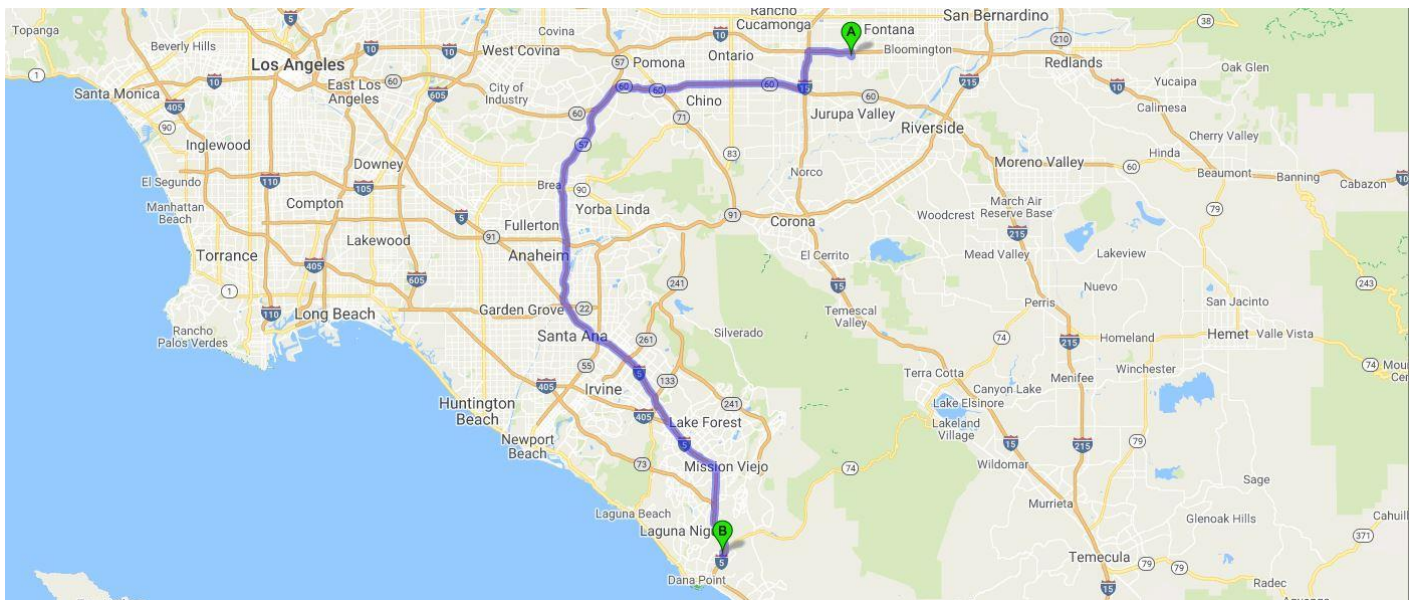

STORE 249, San Juan Capistrano, California

**32151 Camino Capistrano, San Juan Capistrano,
Ca. 92675**

949-496-4150

STANDARD OPERATING PROCEDURE

WHEN DELIVERING TO STORE 249, SAN JUAN CAPISTRANO, CALIFORNIA, PLEASE FOLLOW THIS PROCEDURE:

Store Restrictions: Delivers on the back of the store.

CAUTION: Proceed with caution. "Parking lot congestion".