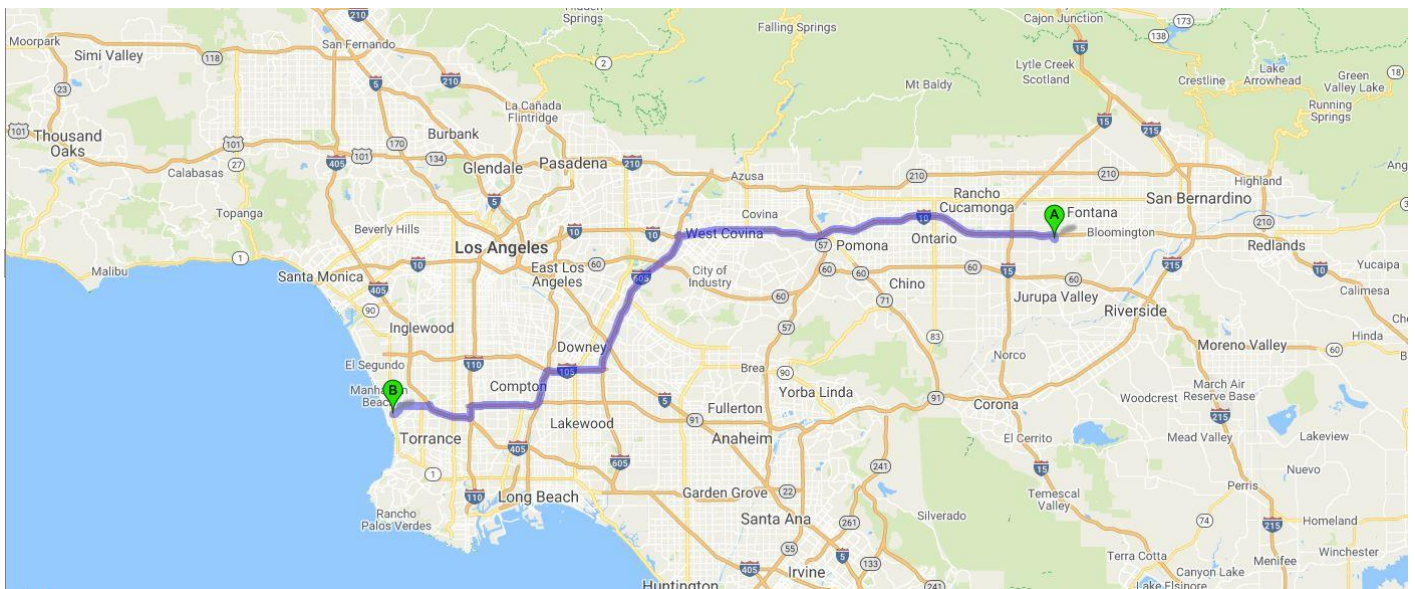

STORE 248, Hermosa Beach, California

**1100 Pacific Coast Hwy, Suite 8, Hermosa Beach,
Ca. 90254**

310-318-1767

STANDARD OPERATING PROCEDURE

WHEN DELIVERING TO STORE 248, HERMOSA BEACH, CALIFORNIA, PLEASE FOLLOW THIS PROCEDURE:

Store Restrictions: Delivers on the side of the store.

CAUTION: Proceed with caution. "Parking lot congestion".

Directions:

Deliver is done side of the store. "Proceed with caution. Parking lot congestion."

Driving Direction	Drive for	Trip Miles	Trip Hours
 1. Depart from 14601 Slover Ave, Fontana, CA 92337	 112 ft.	0.0	0:00
 2. Turn left toward Slover Ave.	 351 ft.	0.0	0:01
 3. Turn left onto Slover Ave.	0.1 mi.	0.1	0:02
 4. Turn right onto Cherry Ave.	0.3 mi.	0.2	0:03
 5. Take ramp onto I-10 W (San Bernardino Fwy).	30.3 mi.	0.5	0:04
 6. Take exit 31A onto I-605 S (San Gabriel River Fwy).	12.2 mi.	30.8	0:42
 7. Take exit 9B toward I-605 W/Imperial Hwy onto I-105 W (Century Fwy).	4.2 mi.	43.0	0:58
 8. Take the exit toward Long Beach onto I-710 S (Long Beach Fwy).	3.2 mi.	47.2	1:03
 9. Take exit 8A onto CA-91 W (Gardena Fwy).	4.8 mi.	50.4	1:08
 10. Take exit 6 onto I-405 N (San Diego Fwy).	5.1 mi.	55.2	1:14
 11. Take exit 40 toward CA-91/Artesia Blvd.	0.3 mi.	60.3	1:21
 12. Turn right onto Artesia Blvd (CA-91) toward Redondo Beach/Hermosa Beach.	0.1 mi.	60.5	1:22
 13. Continue on Artesia Blvd (CA-91).	2.2 mi.	60.7	1:22
 14. Turn left onto Aviation Blvd.	1.0 mi.	62.8	1:29
 15. Turn right.	 233 ft.	63.8	1:34
 16. Arrive at 1100 Pacific Coast Hwy, Hermosa Beach, CA 90254	0.0 mi.	63.9	1:34

63.9 Miles. 1 hour(s) and 49 minutes' drive