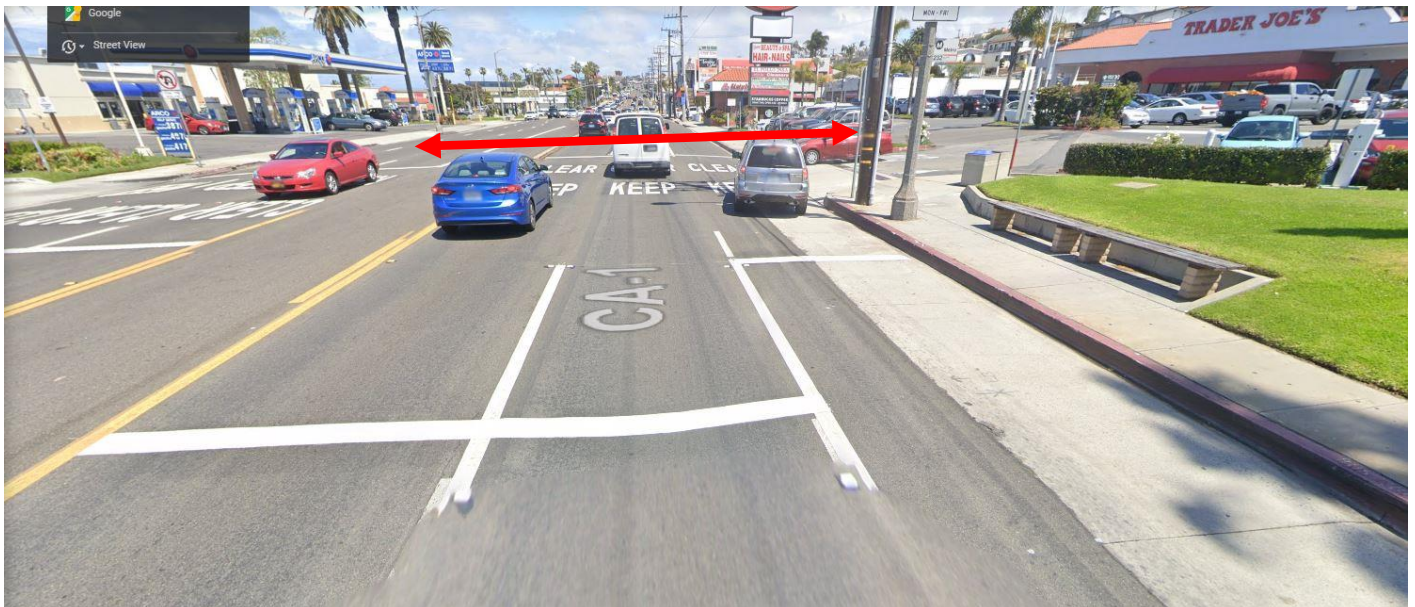

Entrance to Parking Lot