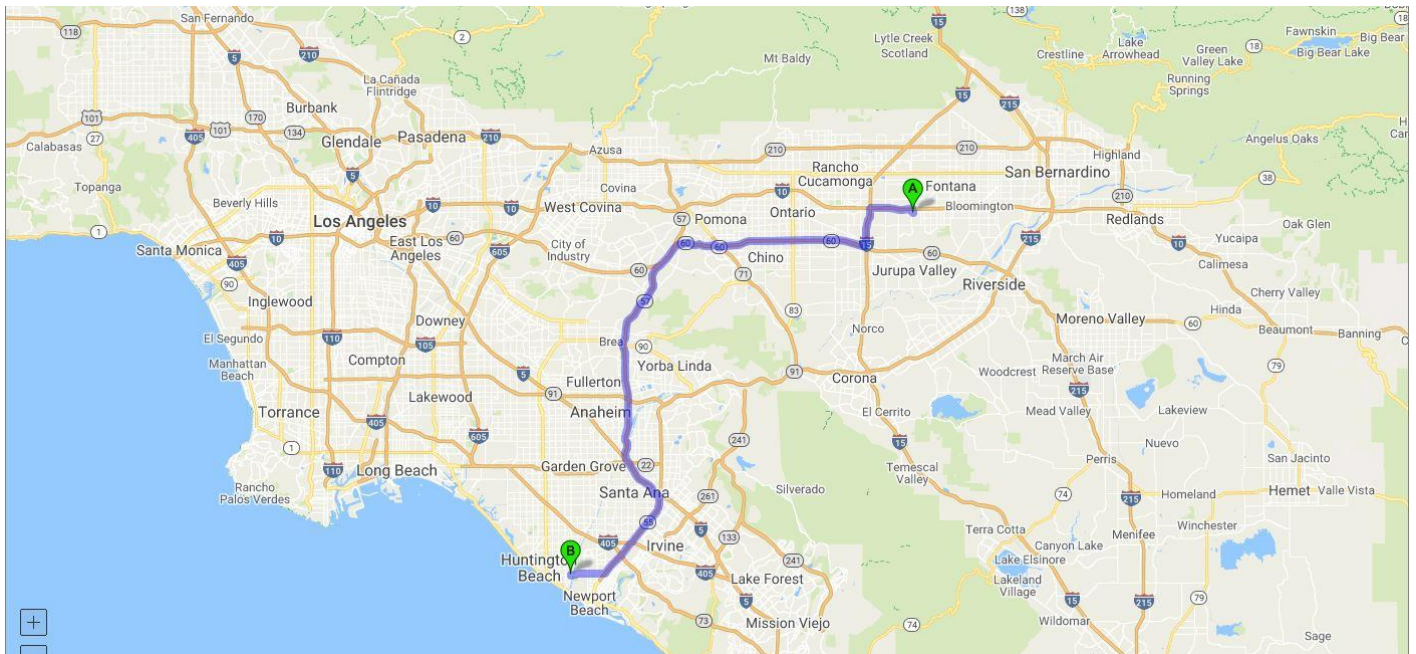

STORE 241, Huntington Beach, California

21431 Brookhurst St, Huntington Beach, Ca. 92646

714-968-4070

STANDARD OPERATING PROCEDURE

WHEN DELIVERING TO STORE 241, SANTA MARIA, CALIFORNIA, PLEASE FOLLOW THIS PROCEDURE:

Store Restrictions: Delivers on the back of the store. 48' trailer with lift gate for all deliveries.

CAUTION: Proceed with caution.

Directions:

Deliver is done back of the store. **“Proceed with caution.”**

Driving Direction	Drive for	Trip Miles	Trip Hours
 1. Depart from 14601 Slover Ave, Fontana, CA 92337	 112 ft.	0.0	0:00
 2. Turn left toward Slover Ave.	 351 ft.	0.0	0:01
 3. Turn left onto Slover Ave.	0.1 mi.	0.1	0:02
 4. Turn right onto Cherry Ave.	0.3 mi.	0.2	0:03
 5. Take ramp onto I-10 W (San Bernardino Fwy).	2.9 mi.	0.5	0:04
 6. Take the exit toward San Diego onto I-15 (Ontario Fwy).	3.1 mi.	3.4	0:08
 7. Take the exit onto CA-60 W (Pomona Fwy).	15.9 mi.	6.5	0:12
 8. Keep left onto CA-57/CA-60 (Orange Fwy).	1.0 mi.	22.4	0:31
 9. Keep left onto CA-57 HOV Lane S toward CA-57 S/CA-60 W.	1.1 mi.	23.4	0:33
 10. Keep left onto CA-57 (Orange Fwy).	14.9 mi.	24.5	0:34
 11. Take the left exit toward I-5 S/Santa Ana onto I-5 HOV Lane S.	4.3 mi.	39.4	0:52
 12. Keep left onto I-5 (Santa Ana Fwy).	0.5 mi.	43.8	0:57
 13. Take exit 103 toward Newport Beach onto CA-55 S (Costa Mesa Fwy).	3.3 mi.	44.3	0:58
 14. Keep left onto CA-55 HOV Ln S.	0.7 mi.	47.6	1:02
 15. Keep left onto CA-55 (Costa Mesa Fwy).	3.4 mi.	48.3	1:03
 16. Take exit 3 toward 22nd St/Victoria St onto Newport Blvd.	0.4 mi.	51.7	1:07
 17. Turn right onto Victoria St.	0.6 mi.	52.1	1:08
 18. Continue on Victoria St.	2.1 mi.	52.7	1:11
 19. Turn right.	 472 ft.	54.8	1:17
 20. Arrive at 21431 Brookhurst St, Huntington Beach, CA 92646	0.0 mi.	54.9	1:18

54.9 Miles. 1 hour(s) and 33 minutes' drive