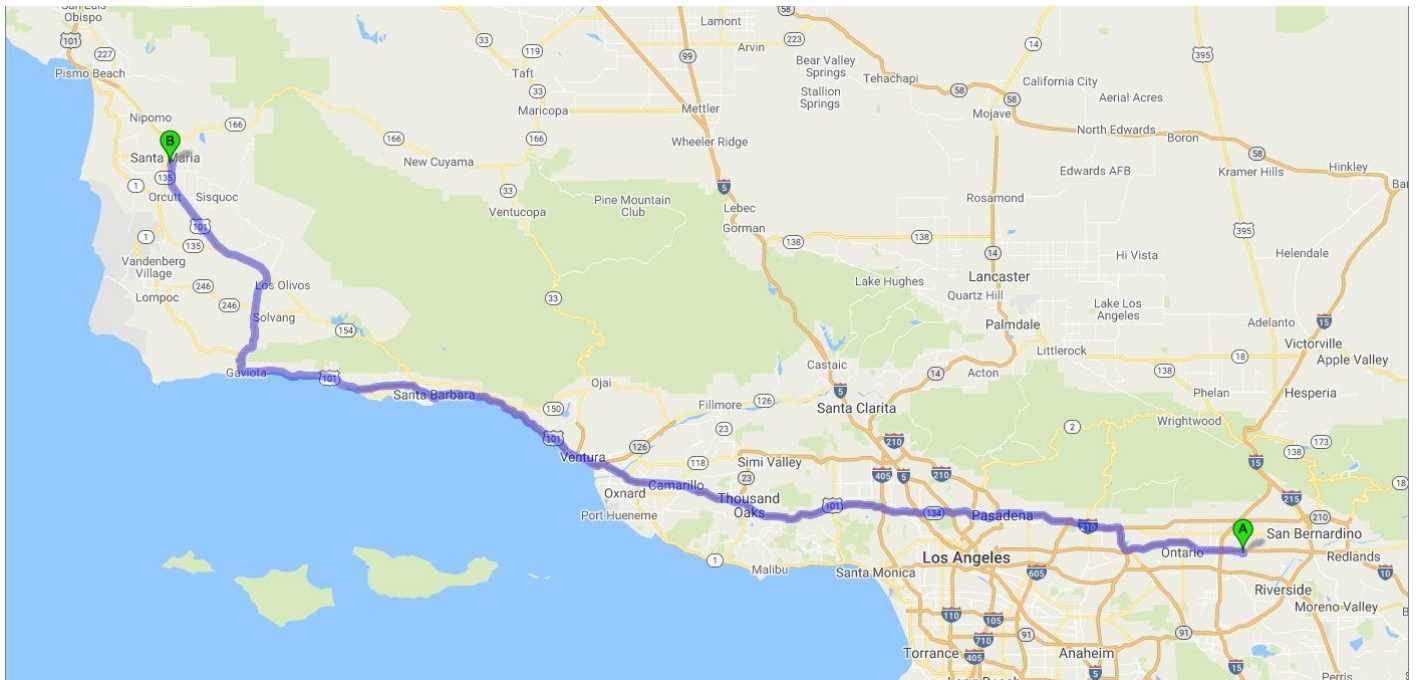

STORE 239, Santa Maria, California

1303 S. Bradley Road, Santa Maria, Ca. 93454

805-925-1657

STANDARD OPERATING PROCEDURE

WHEN DELIVERING TO STORE 239, SANTA MARIA, CALIFORNIA, PLEASE FOLLOW THIS PROCEDURE:

Store Restrictions: Delivers on the back of the store.

CAUTION: Proceed with caution.

Directions:

Deliver is done back of the store. **“Proceed with caution.”**

Driving Direction	Drive for	Trip Miles	Trip Hours
 1. Depart from 14601 Slover Ave, Fontana, CA 92337	 112 ft.	0.0	0:00
 2. Turn left toward Slover Ave.	 351 ft.	0.0	0:01
 3. Turn left onto Slover Ave.	0.1 mi.	0.1	0:02
 4. Turn right onto Cherry Ave.	0.3 mi.	0.2	0:03
 5. Take ramp onto I-10 W (San Bernardino Fwy).	18.6 mi.	0.5	0:04
 6. Take the exit toward I-210 onto CA-57 N (Orange Fwy).	4.1 mi.	19.1	0:27
 7. Take the left exit toward Pasadena onto I-210 W (Foothill Fwy).	19.4 mi.	23.2	0:33
 8. Keep left onto CA-134 W (Ventura Fwy) toward Ventura/Del Mar Blvd/CA-110/California Blvd.	14.1 mi.	42.6	0:57
 9. Keep right onto US-101 (Ventura Fwy).	157 mi.	56.7	1:15
 10. Take exit 170 toward Stowell Rd onto CA-176 (E Stowell Rd).	0.5 mi.	213.8	4:23
 11. Turn left.	 249 ft.	214.3	4:25
 12. Arrive at 1303 S Bradley Rd, Santa Maria, CA 93454	0.0 mi.	214.4	4:26

Level of Difficulty: **Low**

Store Front

Entrance to delivery point:

Delivery Site:

Delivery Instructions

1. BOL's: Insure all BOL's are signed.
2. When leaving the store, follow the same directions.
3. **Note: Always be courteous to the public and if any issues, contact dispatch immediately.**

214.4 Miles. 4 hour(s) and 41 minutes' drive