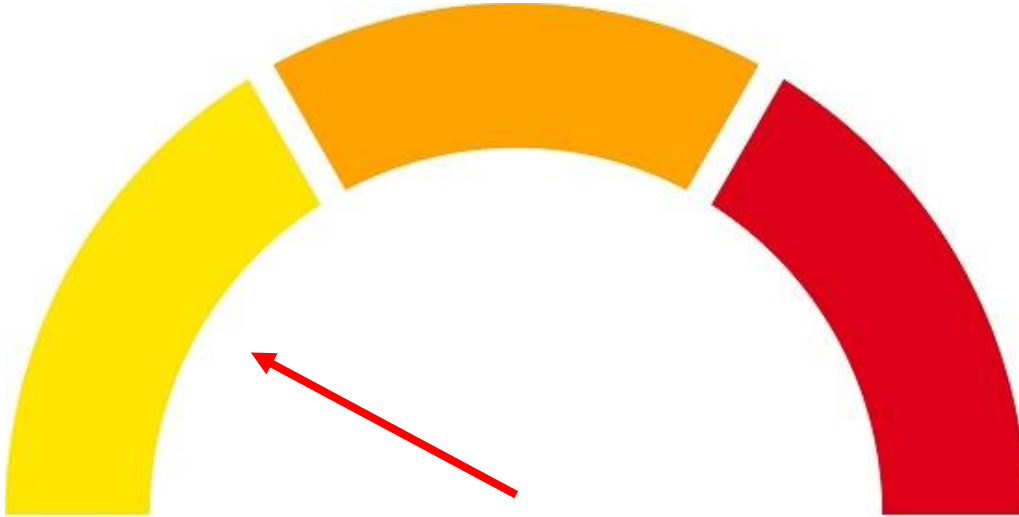

Level of Difficulty: **Low**