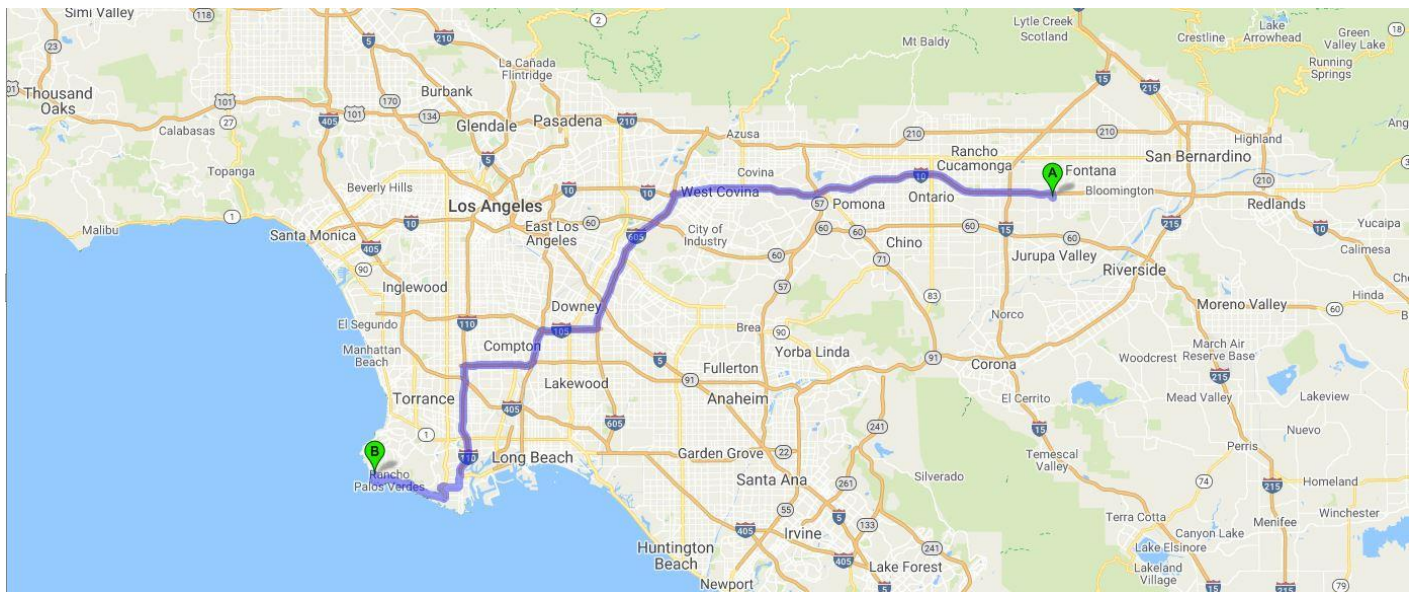

STORE 233, Rancho Palo Verdes, California

**31176 Hawthorne Blvd, Rancho Palo Verdes, Ca.
90275**

310-544-1727

STANDARD OPERATING PROCEDURE

WHEN DELIVERING TO STORE 233, RANCHO PALO VERDES, CALIFORNIA, PLEASE FOLLOW THIS PROCEDURE:

Store Restrictions: Delivers on the front of store. Enter and Exit from Palos Verdes Driveway. Do Not exit store parking lot from Hawthorne Blv.

CAUTION: Proceed with caution due to Parking Lot Congestion

Directions:

Deliver is done on Front of the store. **“Proceed with caution. Parking Lot congestion.”**

Driving Direction	Drive for	Trip Miles	Trip Hours
 1. Depart from 14601 Slover Ave, Fontana, CA 92337	 112 ft.	0.0	0:00
 2. Turn left toward Slover Ave.	 351 ft.	0.0	0:01
 3. Turn left onto Slover Ave.	0.1 mi.	0.1	0:02
 4. Turn right onto Cherry Ave.	0.3 mi.	0.2	0:03
 5. Take ramp onto I-10 W (San Bernardino Fwy).	30.3 mi.	0.5	0:04
 6. Take exit 31A onto I-605 S (San Gabriel River Fwy).	12.2 mi.	30.8	0:42
 7. Take exit 9B toward I-605 W/Imperial Hwy onto I-105 W (Century Fwy).	4.2 mi.	43.0	0:58
 8. Take the exit toward Long Beach onto I-710 S (Long Beach Fwy).	3.2 mi.	47.2	1:03
 9. Take exit 8A onto CA-91 W (Gardena Fwy).	4.8 mi.	50.4	1:08
 10. Take exit 6 toward San Pedro onto I-110 S (Harbor Fwy).	9.7 mi.	55.2	1:14
 11. Turn left onto N Gaffey St (CA-110).	0.7 mi.	64.9	1:27

74.9 Miles. 2 hour(s) and 06 minutes' drive