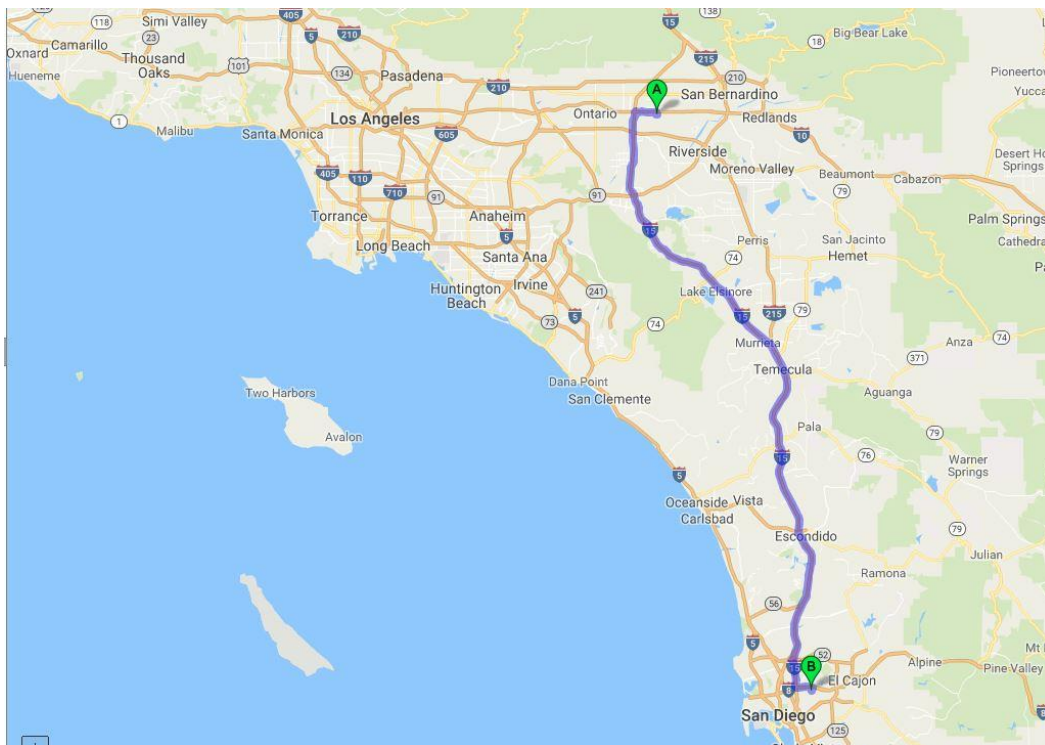

STORE 224 San Diego, California

5164 College Ave, San Diego, Ca. 92115

619-229-9092

STANDARD OPERATING PROCEDURE

WHEN DELIVERING TO STORE 224 – San Diego, CALIFORNIA, PLEASE FOLLOW THIS PROCEDURE:

Store Restrictions:

No restrictions

Directions:

On Lindo Paseo make a Right on Campanile Drive and at the end enter alley way.

Store delivers on the Alley way on the side of the store

Driving Directions

Driving Direction	Drive for	Trip Miles	Trip Hours
 1. Depart from 14601 Slover Ave, Fontana, CA 92337	0.2 mi.	0.0	0:00
 2. Turn right onto Cherry Ave.	0.3 mi.	0.1	0:01
 3. Take ramp onto I-10 W (San Bernardino Fwy).	2.9 mi.	0.4	0:03
 4. Take the exit toward San Diego onto I-15 S (Ontario Fwy).	 103 mi.	3.3	0:08
 5. Take exit 6B toward El Centro onto I-8 E (Kumeyaay Hwy).	3.0 mi.	106.5	2:26
 6. Take exit 10 toward College Ave/San Diego State University/College Ave South/Alvarado Road o...	0.6 mi.	109.5	2:31
 7. Turn right onto Lindo Paseo.	 174 ft.	110.2	2:34
 8. Turn right onto Montezuma Pl.	 197 ft.	110.2	2:34
 9. Arrive at 5164 College Ave, San Diego, CA 92115	0.0 mi.	110.2	2:35

BLACKROCK LOGISTICS

Front of the Store

Right on Lindo Paseo

BLACKROCK LOGISTICS

Right on Campanile and at the end make a right until you get to the Alley Way.

BLACKROCK LOGISTICS

Level of Difficulty: **Low**

Delivery Instructions

1. BOL's: Insure all BOL's are signed.
2. When leaving the store, follow the same directions.

110.2 Miles. 2 hours and 35 minutes' drive