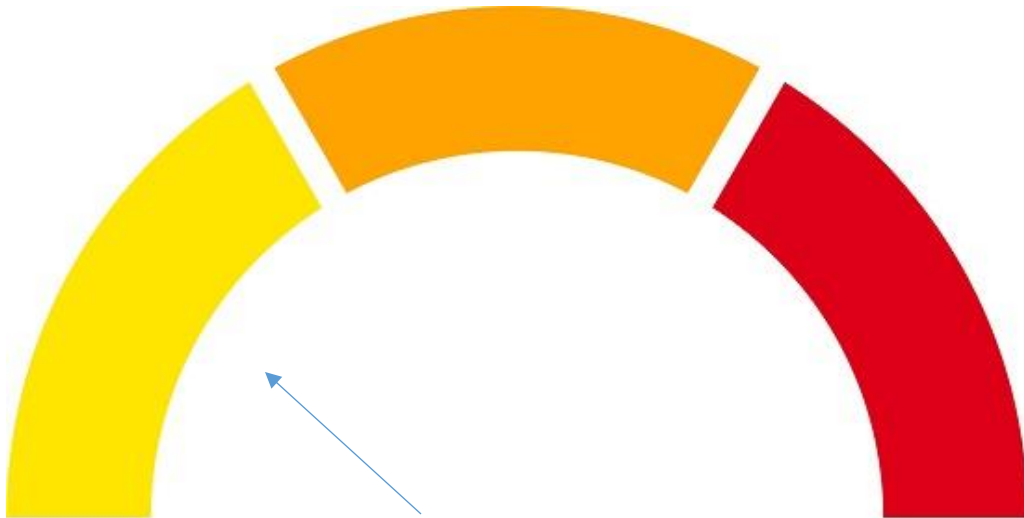

BLACKROCK LOGISTICS

Front of the Store

Right on Lindo Paseo

BLACKROCK LOGISTICS

Right on Campanile and at the end make a right until you get to the Alley Way.

BLACKROCK LOGISTICS

Level of Difficulty: **Low**