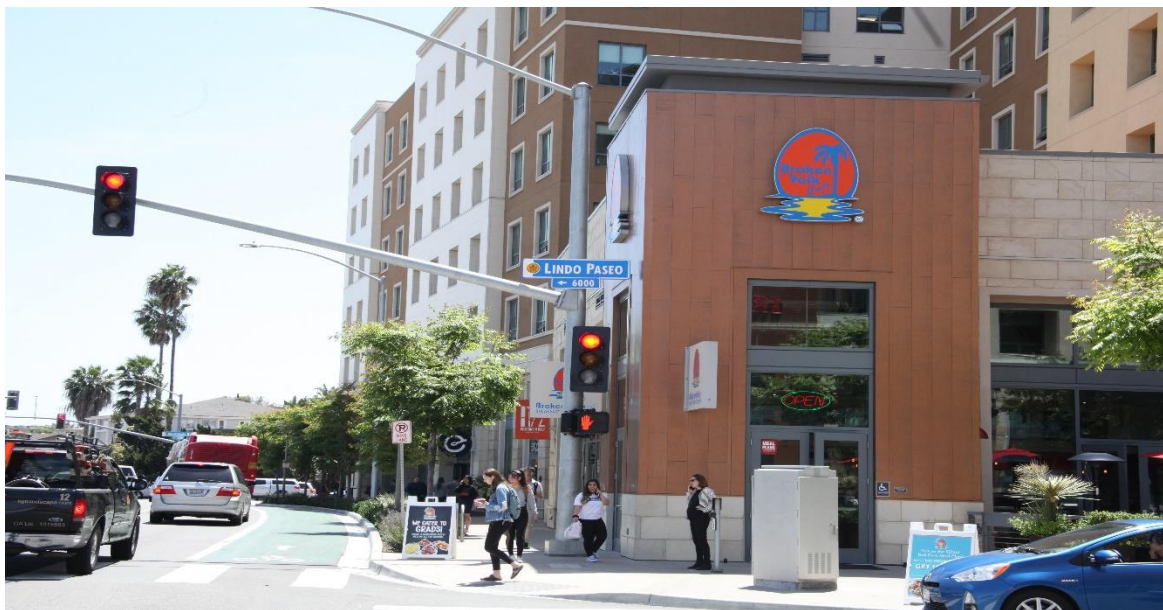

STORE 224 San Diego, California

5164 College Ave, San Diego, Ca. 92115

619-229-9092

STANDARD OPERATING PROCEDURE

WHEN DELIVERING TO STORE 224 – San Diego, CALIFORNIA, PLEASE FOLLOW THIS PROCEDURE:

Store Restrictions:

No restrictions

Directions:

On Lindo Paseo make a Right on Campanile Drive and at the end enter alley way.

Store delivers on the Alley way on the side of the store

Driving Directions

Driving Direction	Drive for	Trip Miles	Trip Hours
 1. Depart from 14601 Slover Ave, Fontana, CA 92337	0.2 mi.	0.0	0:00
 2. Turn right onto Cherry Ave.	0.3 mi.	0.1	0:01
 3. Take ramp onto I-10 W (San Bernardino Fwy).	2.9 mi.	0.4	0:03
 4. Take the exit toward San Diego onto I-15 S (Ontario Fwy).	 103 mi.	3.3	0:08
 5. Take exit 6B toward El Centro onto I-8 E (Kumeyaay Hwy).	3.0 mi.	106.5	2:26
 6. Take exit 10 toward College Ave/San Diego State University/College Ave South/Alvarado Road o...	0.6 mi.	109.5	2:31
 7. Turn right onto Lindo Paseo.	 174 ft.	110.2	2:34
 8. Turn right onto Montezuma Pl.	 197 ft.	110.2	2:34
 9. Arrive at 5164 College Ave, San Diego, CA 92115	0.0 mi.	110.2	2:35

BLACKROCK LOGISTICS

Front of the Store

Right on Lindo Paseo

BLACKROCK LOGISTICS

Right on Campanile and at the end make a right until you get to the Alley Way.

BLACKROCK LOGISTICS

Level of Difficulty: **Low**