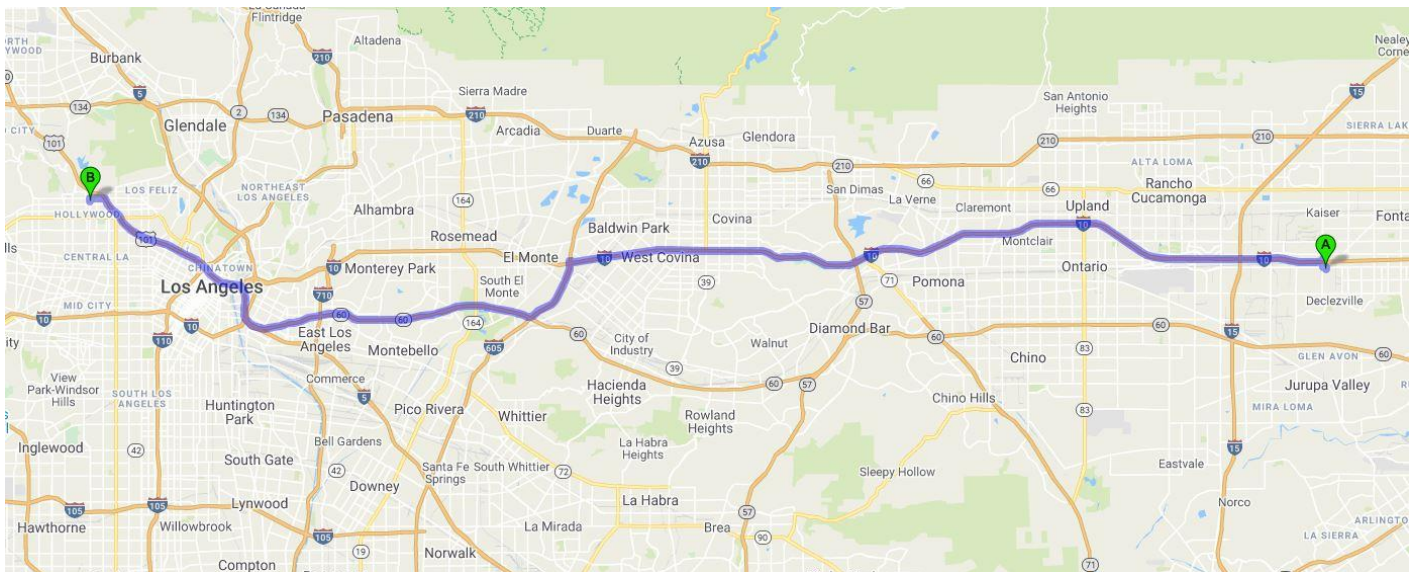

STORE 206, Hollywood, California

1600 Vine Street, Los Angeles, Ca. 90028

323-856-0689

STANDARD OPERATING PROCEDURE

WHEN DELIVERING TO STORE 206, HOLLYWOOD, CALIFORNIA, PLEASE FOLLOW THIS PROCEDURE:

Store Restrictions: Delivers on the back of store. City length Restrictions. No more than 57 feet total length combined truck and trailer.

CAUTION: Proceed with caution due to Street Congestion

Directions:

Deliver is done on the back of the store. **“Proceed with caution. Street congestion.”**

Driving Direction	Drive for	Trip Miles	Trip Hours
 1. Depart from 14601 Slover Ave, Fontana, CA 92337	 112 ft.	0.0	0:00
 2. Turn left toward Slover Ave.	 351 ft.	0.0	0:01
 3. Turn left onto Slover Ave.	0.1 mi.	0.1	0:02
 4. Turn right onto Cherry Ave.	0.3 mi.	0.2	0:03
 5. Take ramp onto I-10 W (San Bernardino Fwy).	30.3 mi.	0.5	0:04
 6. Take exit 31A onto I-605 S (San Gabriel River Fwy).	2.8 mi.	30.8	0:42
 7. Take the exit toward Los Angeles onto CA-60 (Pomona Fwy).	10.9 mi.	33.6	0:46
 8. Take exit 1C-1E toward Los Angeles onto US-101 N (Santa Ana Fwy).	8.5 mi.	44.5	1:00
 9. Take exit 8B toward Hollywood Blvd/Hollywood Blvd West.	0.2 mi.	53.0	1:13
 10. Turn left onto Hollywood Blvd.	0.6 mi.	53.2	1:14
 11. Turn left onto Vine St.	0.1 mi.	53.8	1:17
 12. Arrive at 1600 Vine St, Los Angeles, CA 90028	0.0 mi.	53.9	1:18

Level of Difficulty: **Low**

Store Front

Delivery Site. Note: Receiving area is located on the back of the store on Selma Ave.

“Proceed with Caution. Street congestion.”

Delivery Instructions

1. BOL's: Insure all BOL's are signed.
2. When leaving the store, follow the same directions.
3. **Note: Note: Always be courteous to the public and if any issues, contact dispatch immediately.**

53.9 Miles. 1 hour(s) and 33 minutes' drive