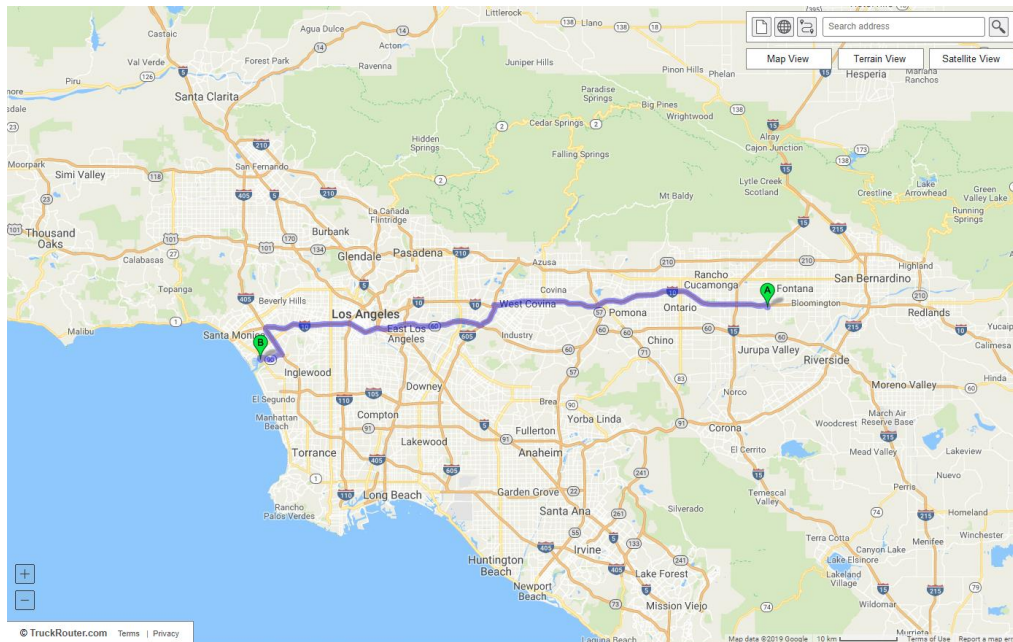

STORE 205 Marina Del Rey, California

4675 Admiralty Way, Marina Del Rey, Ca. 90292

STANDARD OPERATING PROCEDURE

WHEN DELIVERING TO STORE 205 – MARINA DEL REY, CALIFORNIA, PLEASE FOLLOW THIS PROCEDURE:

Store Restrictions: Delivers on the side of the Store.

Proceed with caution, Parking Lot congestion

Directions:

	1. Depart from 14601 Slover Ave, Fontana, CA 92337	0.2 mi.	0.0	0:00
	2. Turn right onto Cherry Ave.	0.3 mi.	0.1	0:01
	3. Take ramp onto I-10 W (San Bernardino Fwy).	30.3 mi.	0.4	0:03
	4. Take exit 31A onto I-605 S (San Gabriel River Fwy).	2.8 mi.	30.7	0:49
	5. Take the exit toward Pomona Fwy/Los Angeles onto CA-60 (Pomona Fwy).	10.9 mi.	33.5	0:54
	6. Continue on I-10 W (Santa Monica Fwy) toward Santa Monica.	1.2 mi.	44.4	1:11
	7. Keep left onto I-10 (Santa Monica Fwy).	11.6 mi.	45.7	1:13
	8. Take exit 3B toward LAX Airport/Long Beach onto I-405 S (San Diego Fwy).	3.7 mi.	57.3	1:32
	9. Take exit 50B toward Marina del Rey onto CA-90 W (Marina Fwy).	2.8 mi.	61.0	1:38
	10. Turn sharp left onto Lincoln Blvd (CA-1).	0.2 mi.	63.8	1:44
	11. Turn right onto Bali Way.	226 ft.	64.0	1:45
	12. Turn left onto Admiralty Way.	0.1 mi.	64.0	1:46
	13. Arrive at 4675 Admiralty Way, Marina del Rey, CA 90292	0.0 mi.	64.2	1:46

64.3 Miles. 1 hour(s) and 43 minutes' drive