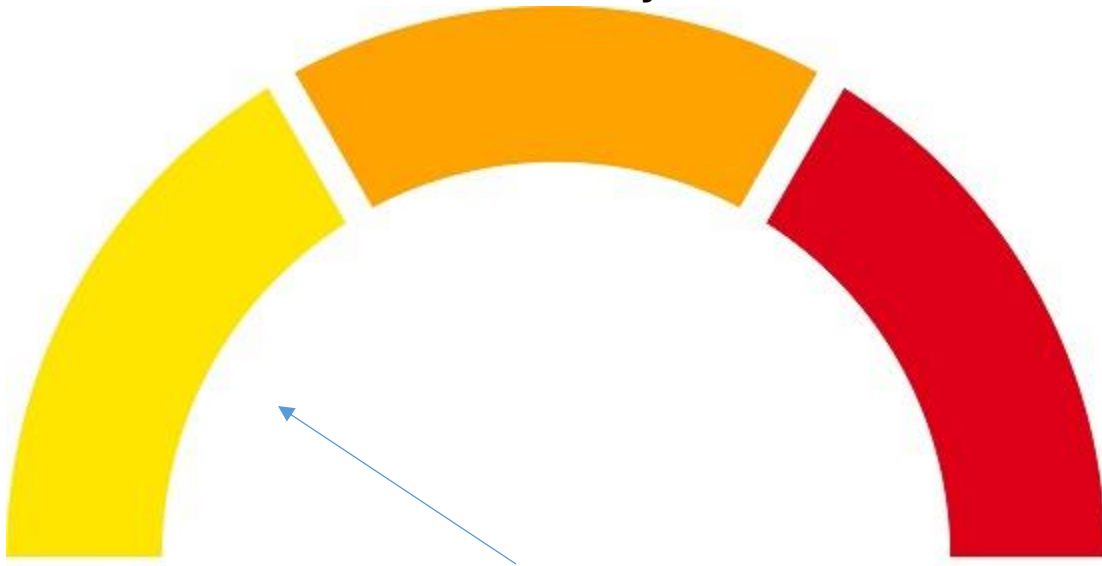

Level of Difficulty: **Low**

Delivery Instructions

Follow company protocols when delivering to any location.

1. BOL's: Insure all BOL's are signed.
2. When leaving the store, follow the same directions.

90.1 Miles. 2 hours and 21 minutes' drive