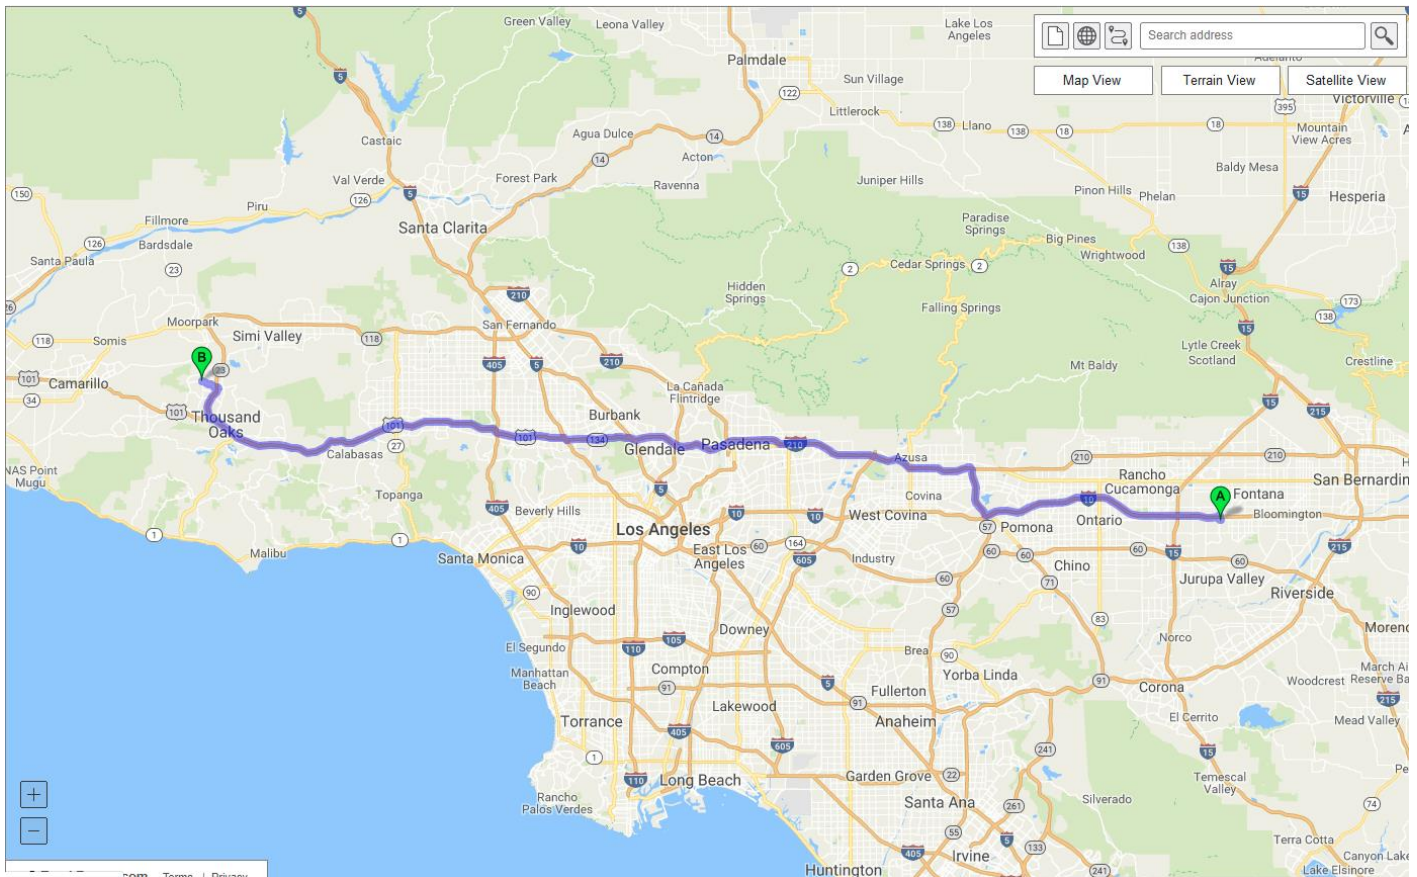

STORE 196 Thousand Oaks, California

**451 Avenida De Los Arboles, Thousand Oaks, Ca.
91360**

STANDARD OPERATING PROCEDURE

WHEN DELIVERING TO STORE 196 – THOUSAND OAKS, CALIFORNIA, PLEASE FOLLOW THIS PROCEDURE:

Directions:

Rev: 04/23/2019

A	1. Depart from 14601 Slover Ave, Fontana, CA 92337	0.2 mi.	0.0	0:00
➡	2. Turn right onto Cherry Ave.	0.3 mi.	0.1	0:01
⤴	3. Take ramp onto I-10 W (San Bernardino Fwy).	18.6 mi.	0.4	0:03
⤴	4. Take the exit toward Fwy/I-210 onto CA-57 N (Orange Fwy).	4.1 mi.	19.0	0:31
⤴	5. Take the left exit toward Pasadena onto I-210 W (Foothill Fwy).	19.4 mi.	23.1	0:37
⤴	6. Keep left onto CA-134 W (Ventura Fwy) toward Ventura/Del Mar Blvd/CA-110/California Blvd.	14.1 mi.	42.5	1:07
⤴	7. Keep right onto US-101 (Ventura Fwy).	28.9 mi.	56.6	1:27
⤴	8. Take the exit toward Fillmore/Simi Valley onto CA-23 N (Moorpark Fwy).	2.9 mi.	85.5	2:10
⤴	9. Take exit 15 toward Avenida de Los Arboles.	0.3 mi.	88.4	2:14
⤴	10. Turn left onto E Avenida de los Arboles.	1.4 mi.	88.7	2:15
➡	11. Turn right.	⚠ 266 ft.	90.1	2:20
B	12. Arrive at 451 E Avenida de los Arboles, Thousand Oaks, CA 91360	0.0 mi.	90.1	2:21

Make a Right onto the Parking Lot and park in front of the store.

BLACKROCK LOGISTICS

Level of Difficulty: **Low**

Delivery Instructions

Follow company protocols when delivering to any location.

1. BOL's: Insure all BOL's are signed.
2. When leaving the store, follow the same directions.

90.1 Miles. 2 hours and 21 minutes' drive