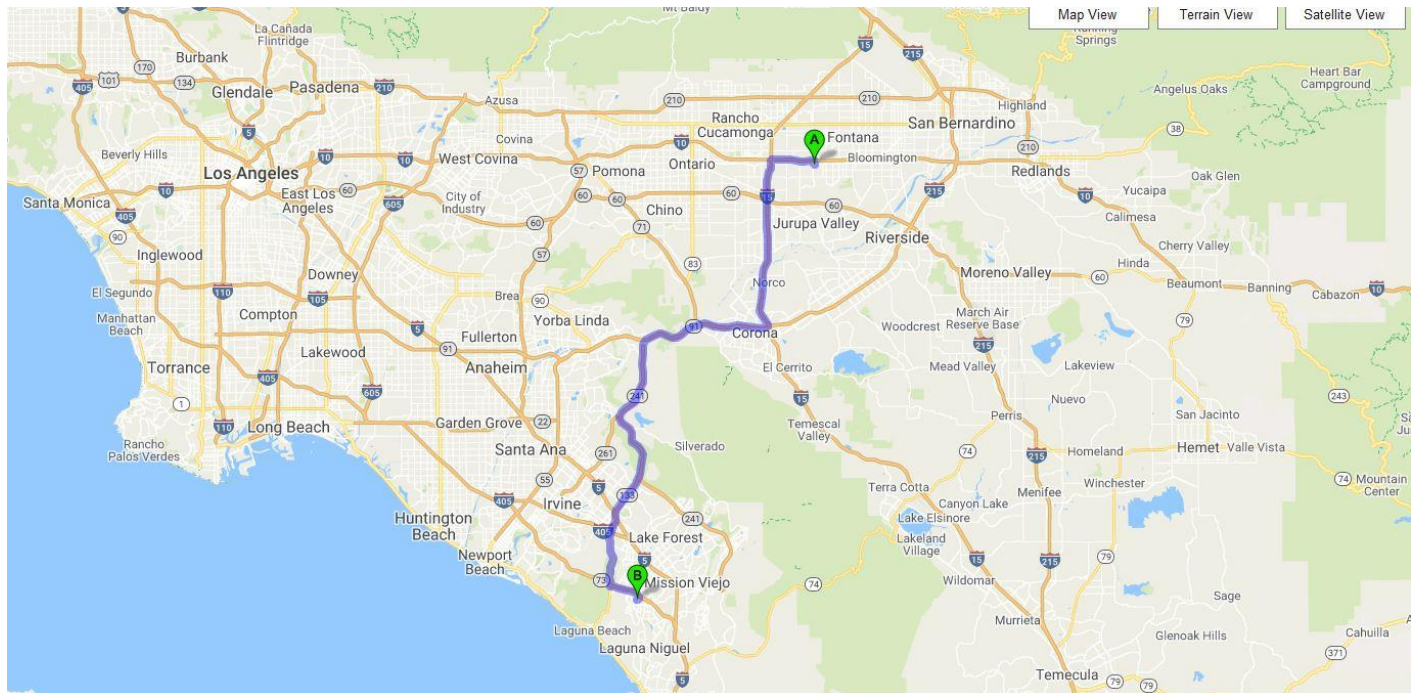

STORE 195, Aliso Viejo, California

26541 Aliso Creek Rd, Aliso Viejo, Ca. 92656

949-643-5531

STANDARD OPERATING PROCEDURE

WHEN DELIVERING TO STORE 195, PASADENA, CALIFORNIA, PLEASE FOLLOW THIS PROCEDURE:

Store Restrictions: Delivers on the back of store.

CAUTION: Proceed with caution due to Parking Lot Congestion

Delivers on the back of the store.

Directions:

Deliver is done on the back of the store. "Proceed with caution. Parking Lot congestion."

Driving Direction	Drive for	Trip Miles	Trip Hours
 1. Depart from 14601 Slover Ave, Fontana, CA 92337	 112 ft.	0.0	0:00
 2. Turn left toward Slover Ave.	 351 ft.	0.0	0:01
 3. Turn left onto Slover Ave.	0.1 mi.	0.1	0:02
 4. Turn right onto Cherry Ave.	0.3 mi.	0.2	0:03
 5. Take ramp onto I-10 W (San Bernardino Fwy).	2.9 mi.	0.5	0:04
 6. Take the exit toward San Diego onto I-15 (Ontario Fwy).	13.4 mi.	3.4	0:08
 7. Take exit 96A toward Beach Cities onto CA-91 W (Riverside Fwy).	 9.7 mi.	16.8	0:24
 8. Take exit 41B toward Irvine onto CA-241 S (Eastern Transportation Corridor).	 3.1 mi.	26.5	0:36
 9. Keep right toward Eastern Transportation Corridor/CA-241.	 0.8 mi.	29.6	0:39
 10. Keep right onto CA-241 (Eastern Transportation Corridor).	 8.3 mi.	30.4	0:40
 11. Take exit 27 toward CA-133-TOLL/I-5 S onto CA-133 (Eastern Transportation Corridor).	 9.8 mi.	38.7	0:50
 12. Take ramp onto CA-73 S (San Joaquin Hills Trans Corridor) toward El Toro Rd.	 2.3 mi.	48.5	1:02
 13. Take exit 4 toward Aliso Creek Rd.	 0.4 mi.	50.8	1:06
 14. Turn right onto Aliso Creek Rd.	0.2 mi.	51.2	1:07
 15. Turn right onto Enterprise.	492 ft.	51.4	1:07
 16. Arrive at 26541 Aliso Creek Rd, Aliso Viejo, CA 92656	0.0 mi.	51.5	1:07

BLACKROCK LOGISTICS

Level of Difficulty: **Low**

Store Front

Delivery Site (Entrance). **Note: Receiving area is located back of the store.**
“Proceed with Caution. Parking Lot congestion.”

Delivery Site

Delivery Instructions