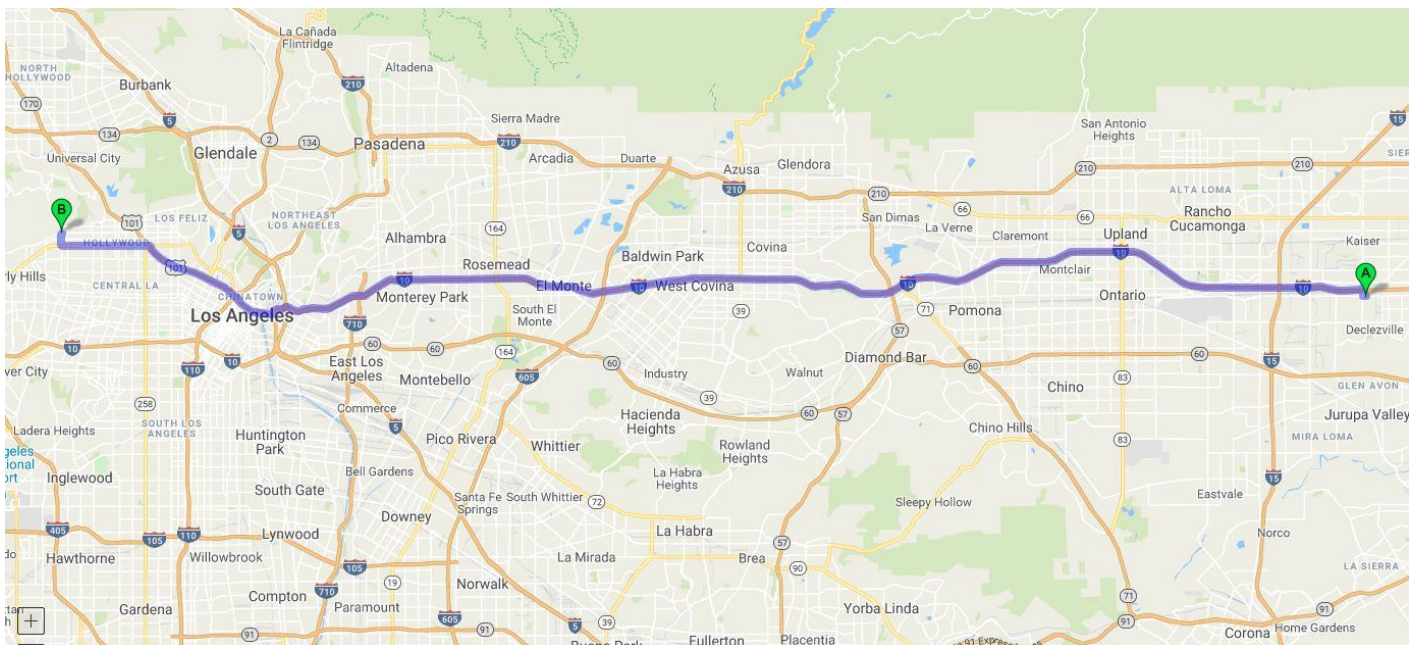

STORE 192 Los Angeles, California

8000 Sunset Blvd, C-120, Los Angeles Ca. 90046

323-822-7663

STANDARD OPERATING PROCEDURE

WHEN DELIVERING TO STORE 192 – Los Angeles, CALIFORNIA, PLEASE FOLLOW THIS PROCEDURE:

Store Restrictions: Special Trailer, Landing gear and fuel tank modifies. No High Cube trailers.

Directions:

Driving Direction	Drive for	Trip Miles	Trip Hours
A 1. Depart from 14601 Slover Ave, Fontana, CA 92337	0.2 mi.	0.0	0:00
➡ 2. Turn right onto Cherry Ave.	0.3 mi.	0.1	0:01
⤴ 3. Take ramp onto I-10 W (San Bernardino Fwy).	Ⓢ 39.4 mi.	0.4	0:03
⤴ 4. Keep left onto I-10 Express Ln W.	Ⓢ 4.6 mi.	39.8	1:03
⤴ 5. Take the left exit toward Los Angeles onto US-101 N (Santa Ana Fwy).	Ⓢ 5.3 mi.	44.3	1:10
⤴ 6. Take exit 7 toward Santa Monica BL/CA-2/Western Ave/West Hollywood/Little Armenia.	0.2 mi.	49.7	1:20
⤴ 7. Turn left onto Santa Monica Blvd (CA-2).	3.4 mi.	49.8	1:22
➡ 8. Turn right onto N Crescent Heights Blvd.	0.5 mi.	53.2	1:38
➡ 9. Turn right.	164 ft.	53.7	1:41
B 10. Arrive at 8000 W Sunset Blvd, Los Angeles, CA 90046	0.0 mi.	53.7	1:41

Make a left on Crescent Heights Blvd and park the truck on the middle of the Road.

Carefully back into the building structure.

Level of Difficulty: **High**

Delivery Instructions

Once inside of the building, back onto the receiving dock.

- 1. BOL's: Insure all BOL's are signed.**
- 2. When leaving the store, follow the same directions.**

57.3 Miles. 1 hour and 41 minutes' drive