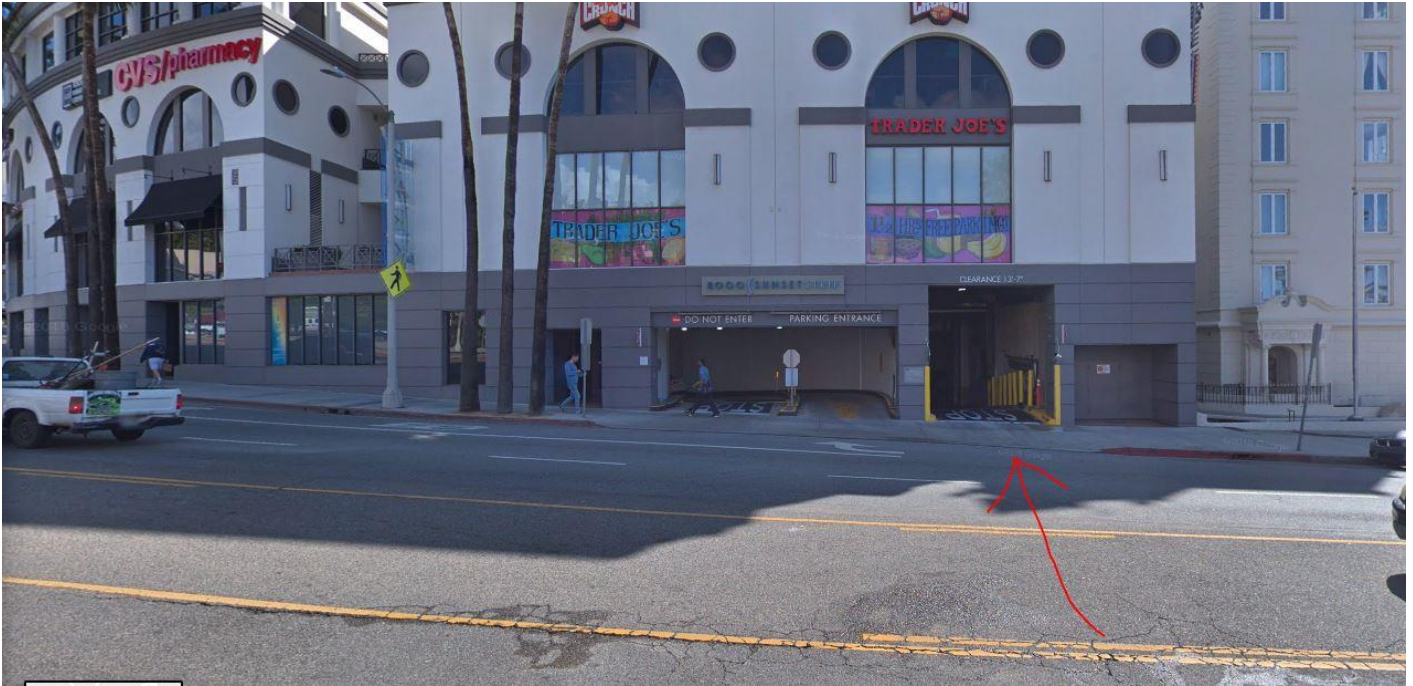

STORE 192 Los Angeles, California

8000 Sunset Blvd, C-120, Los Angeles Ca. 90046

323-822-7663

STANDARD OPERATING PROCEDURE

WHEN DELIVERING TO STORE 192 – Los Angeles, CALIFORNIA, PLEASE FOLLOW THIS PROCEDURE:

Store Restrictions: Special Trailer, Landing gear and fuel tank modifies. No High Cube trailers.

Directions:

Driving Direction	Drive for	Trip Miles	Trip Hours
A 1. Depart from 14601 Slover Ave, Fontana, CA 92337	0.2 mi.	0.0	0:00
➡ 2. Turn right onto Cherry Ave.	0.3 mi.	0.1	0:01
⤴ 3. Take ramp onto I-10 W (San Bernardino Fwy).	Ⓢ 39.4 mi.	0.4	0:03
⤴ 4. Keep left onto I-10 Express Ln W.	Ⓢ 4.6 mi.	39.8	1:03
⤴ 5. Take the left exit toward Los Angeles onto US-101 N (Santa Ana Fwy).	Ⓢ 5.3 mi.	44.3	1:10
⤴ 6. Take exit 7 toward Santa Monica BL/CA-2/Western Ave/West Hollywood/Little Armenia.	0.2 mi.	49.7	1:20
⤴ 7. Turn left onto Santa Monica Blvd (CA-2).	3.4 mi.	49.8	1:22
➡ 8. Turn right onto N Crescent Heights Blvd.	0.5 mi.	53.2	1:38
➡ 9. Turn right.	164 ft.	53.7	1:41
B 10. Arrive at 8000 W Sunset Blvd, Los Angeles, CA 90046	0.0 mi.	53.7	1:41

Make a left on Crescent Heights Blvd and park the truck on the middle of the Road.

Carefully back into the building structure.

Level of Difficulty: **High**

Delivery Instructions

Once inside of the building, back onto the receiving dock.