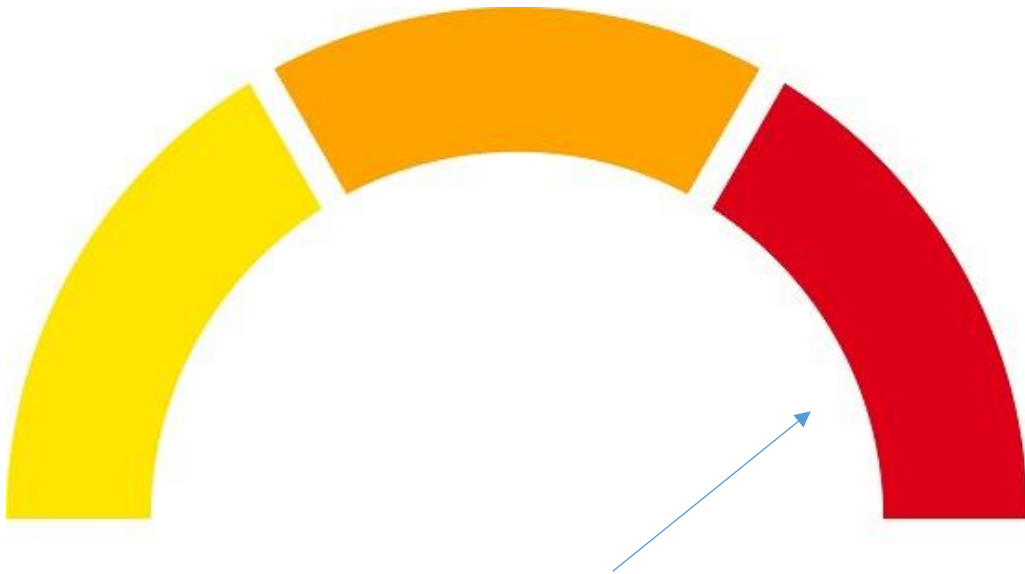

Level of Difficulty: **High**