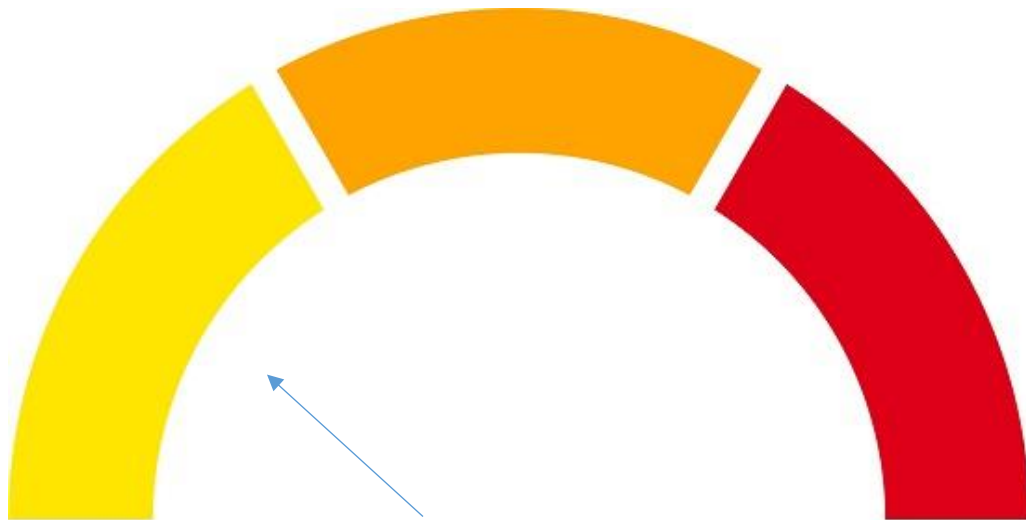

Level of Difficulty: **Low**