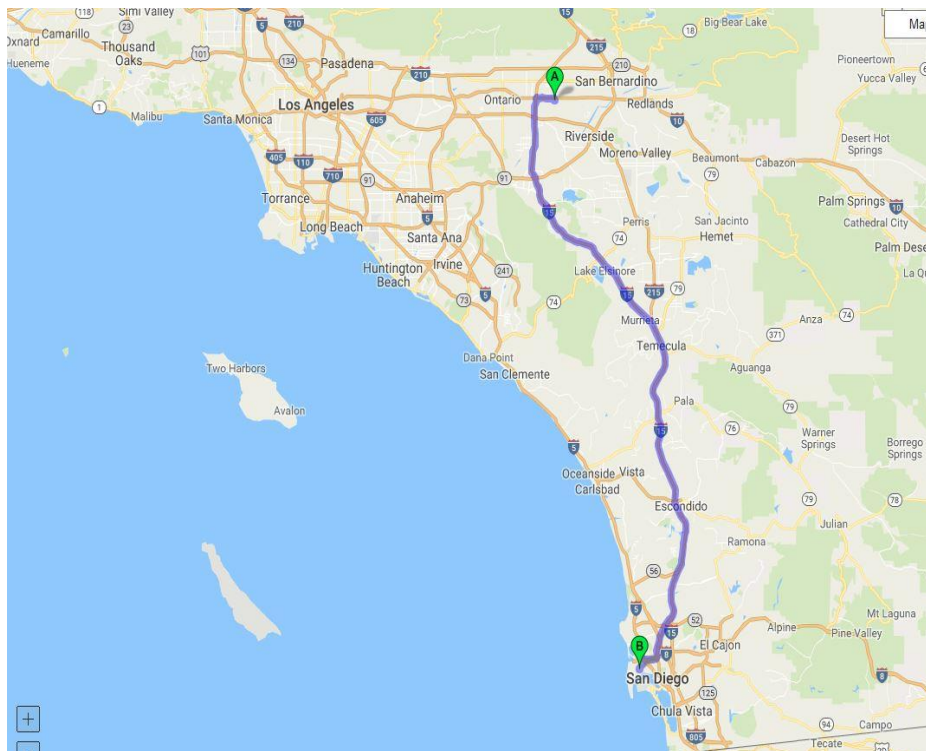

**STORE 188 San Diego, Point Loma, California**

**2401 Truxtun Road, San Diego, Ca. 92106**

**619-758-9272**

**STANDARD OPERATING PROCEDURE**

**WHEN DELIVERING TO STORE 188 – San Diego, CALIFORNIA, PLEASE FOLLOW THIS PROCEDURE:**

## Directions:

**Deliver is done on the back of the store.**

**Follow directions below and pull into the back of the store.**

**Back into receiving door.**

Driving Direction	Drive for	Trip Miles	Trip Hours
 1. Depart from 14601 Slover Ave, Fontana, CA 92337	0.2 mi.	0.0	0:00
 2. Turn right onto Cherry Ave.	0.3 mi.	0.1	0:01
 3. Take ramp onto I-10 W (San Bernardino Fwy).	2.9 mi.	0.4	0:03
 4. Take the exit toward San Diego onto I-15 S (Ontario Fwy).	 97.2 mi.	3.3	0:08
 5. Keep right onto CA-163 S (Cabrillo Fwy).	8.0 mi.	100.7	2:18
 6. Take exit 3B onto I-8 W (Kumeyaay Hwy).	2.1 mi.	108.6	2:30
 7. Take exit 2B toward Rosecrans St.	0.7 mi.	110.8	2:33
 8. Continue on Camino del Rio W (CA-209).	0.3 mi.	111.4	2:34
 9. Continue on Rosecrans St (CA-209).	1.3 mi.	111.7	2:36
 10. Turn left onto Womble Rd.	0.1 mi.	113.0	2:41
 11. Arrive at 2401 Truxtun Rd, San Diego, CA 92106	0.0 mi.	113.2	2:43

# BLACKROCK LOGISTICS

Store is located corner with Truxtun Road and Womble Road.

Follow Womble Road and pull into the receiving area.

## Delivery Instructions

1. **BOL's: Insure all BOL's are signed.**
2. **When leaving the store, follow the same directions.**

113.2 Miles. 2 hours and 43 minutes' drive