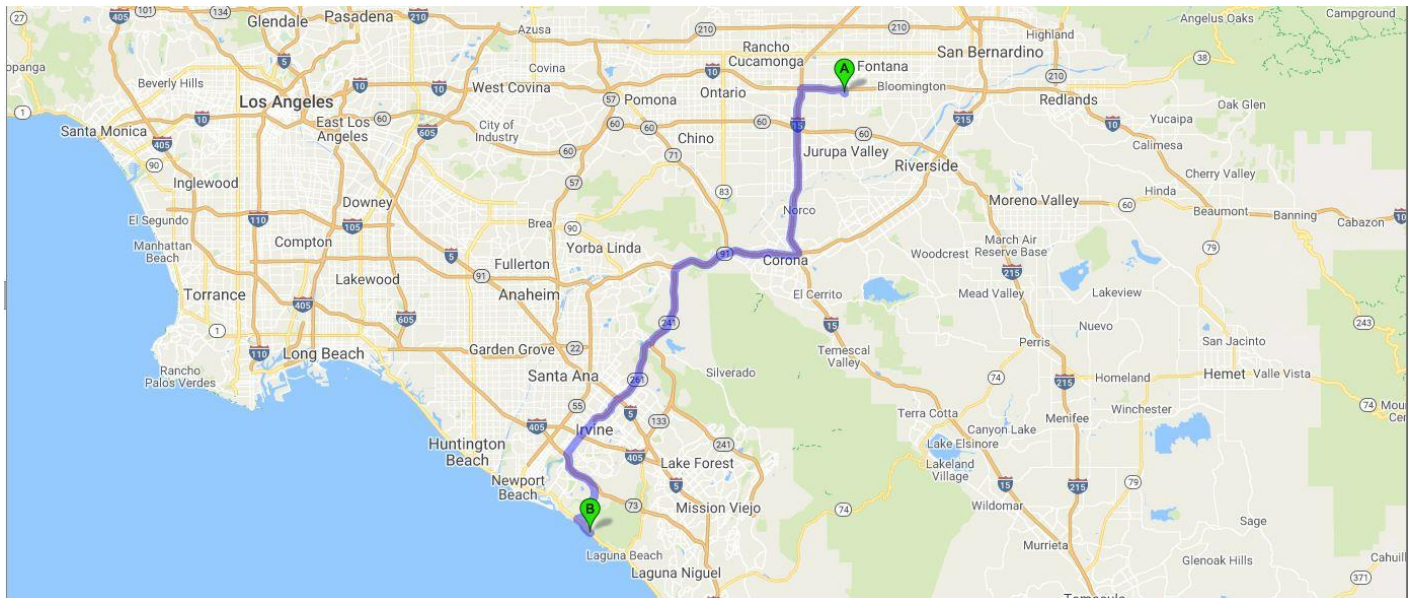

STORE 125, Newport Beach California

**8086 East Coast Highway, Newport Beach Ca.
92657**

949-494-7404

STANDARD OPERATING PROCEDURE

WHEN DELIVERING TO STORE 125, NEWPORT BEACH, CALIFORNIA, PLEASE FOLLOW THIS PROCEDURE:

Store Restrictions: Delivers on the back of store.

CAUTION: Proceed with caution due to Parking Lot Congestion

Delivers on the back of the store.