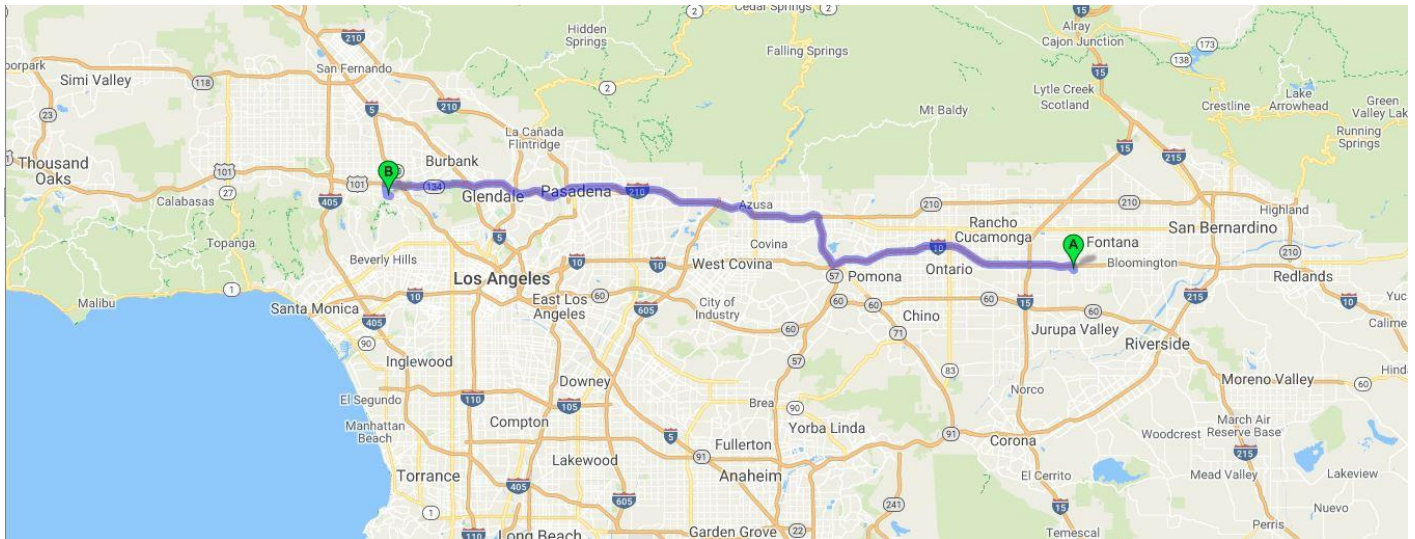

STORE 122 STUDIO CITY, California

11976 Ventura Blvd, Studio City, Ca. 91604

STANDARD OPERATING PROCEDURE

WHEN DELIVERING TO STORE 122 – STUDIO CITY, CALIFORNIA, PLEASE FOLLOW THIS PROCEDURE:

Store Restrictions:

48' Trailer only. AM deliveries deliver in the front of the store, while PM deliveries, deliver on the side.

Directions: